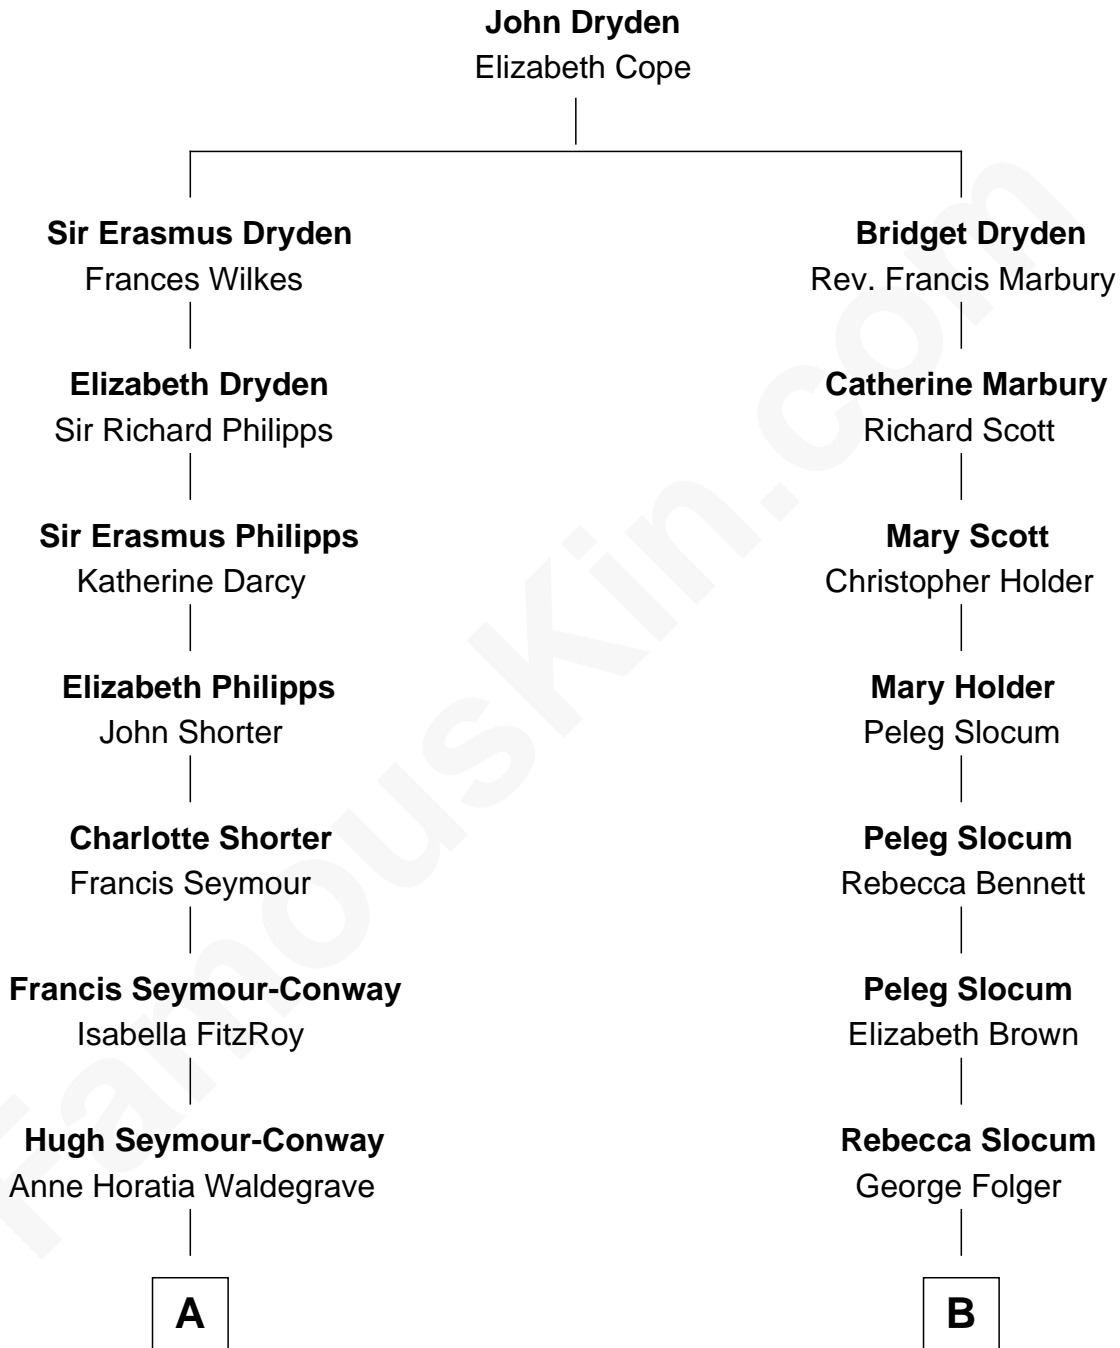

FamousKin.com

Relationship Chart of

Princess Diana

Princess of Wales

8th cousin 4 times removed of

J. A. Folger

Founder of Folger Coffee Company

A

Sir Horace Beauchamp Seymour

Elizabeth Malet Palk

Adelaide Horatia Elizabeth Seymour

Frederick Spencer

Charles Robert Spencer

Margaret Baring

Albert Edward John Spencer

Cynthia Elinor Beatrix Hamilton

Edward John Spencer

Frances Ruth Burke Roche

Princess Diana

Princess of Wales

B

Samuel Brown Folger

Nancy F. Hiller

J. A. Folger