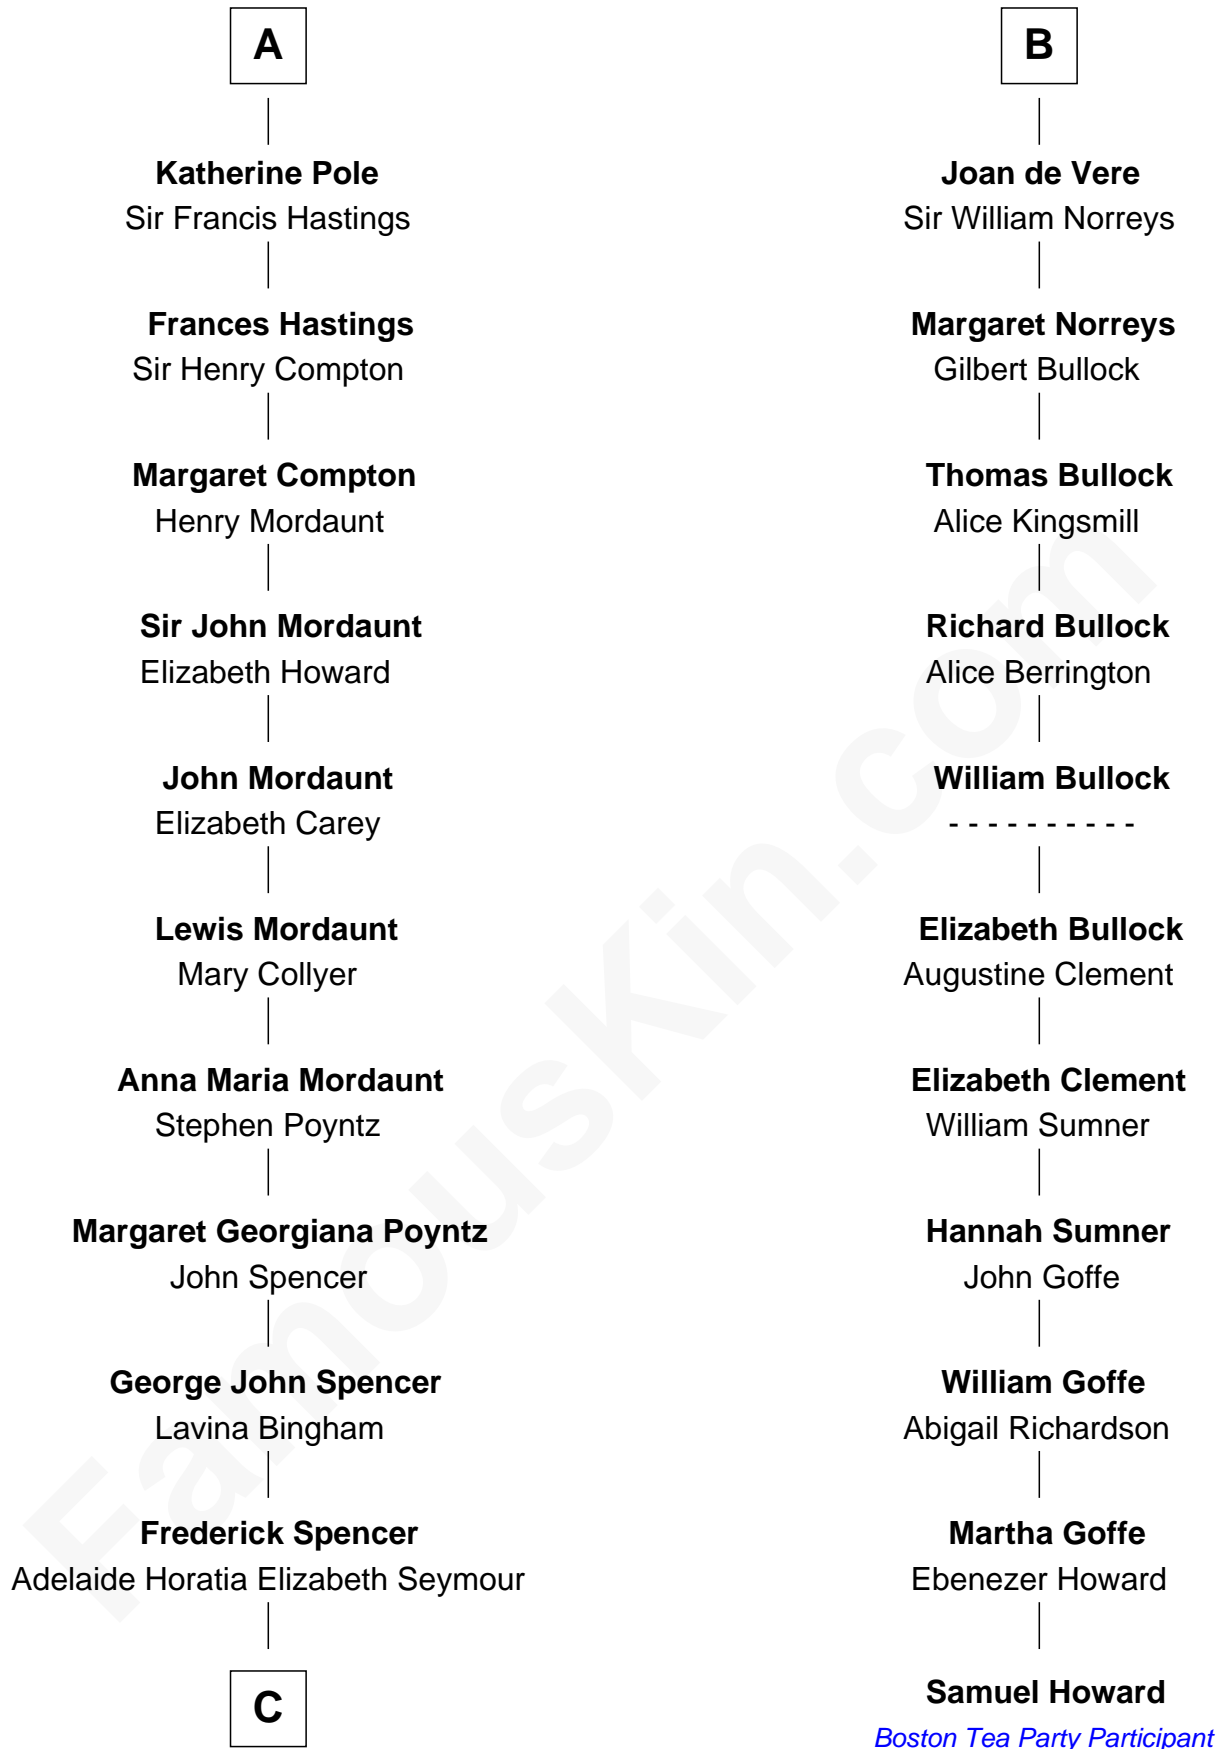

FamousKin.com Relationship Chart of

Princess Diana

Princess of Wales

17th cousin 3 times removed of

Samuel Howard

Boston Tea Party Participant

C

—
Charles Robert Spencer

Margaret Baring

—
Albert Edward John Spencer

Cynthia Elinor Beatrix Hamilton

—
Edward John Spencer

Frances Ruth Burke Roche

—
Princess Diana

Princess of Wales

FamousKin.com