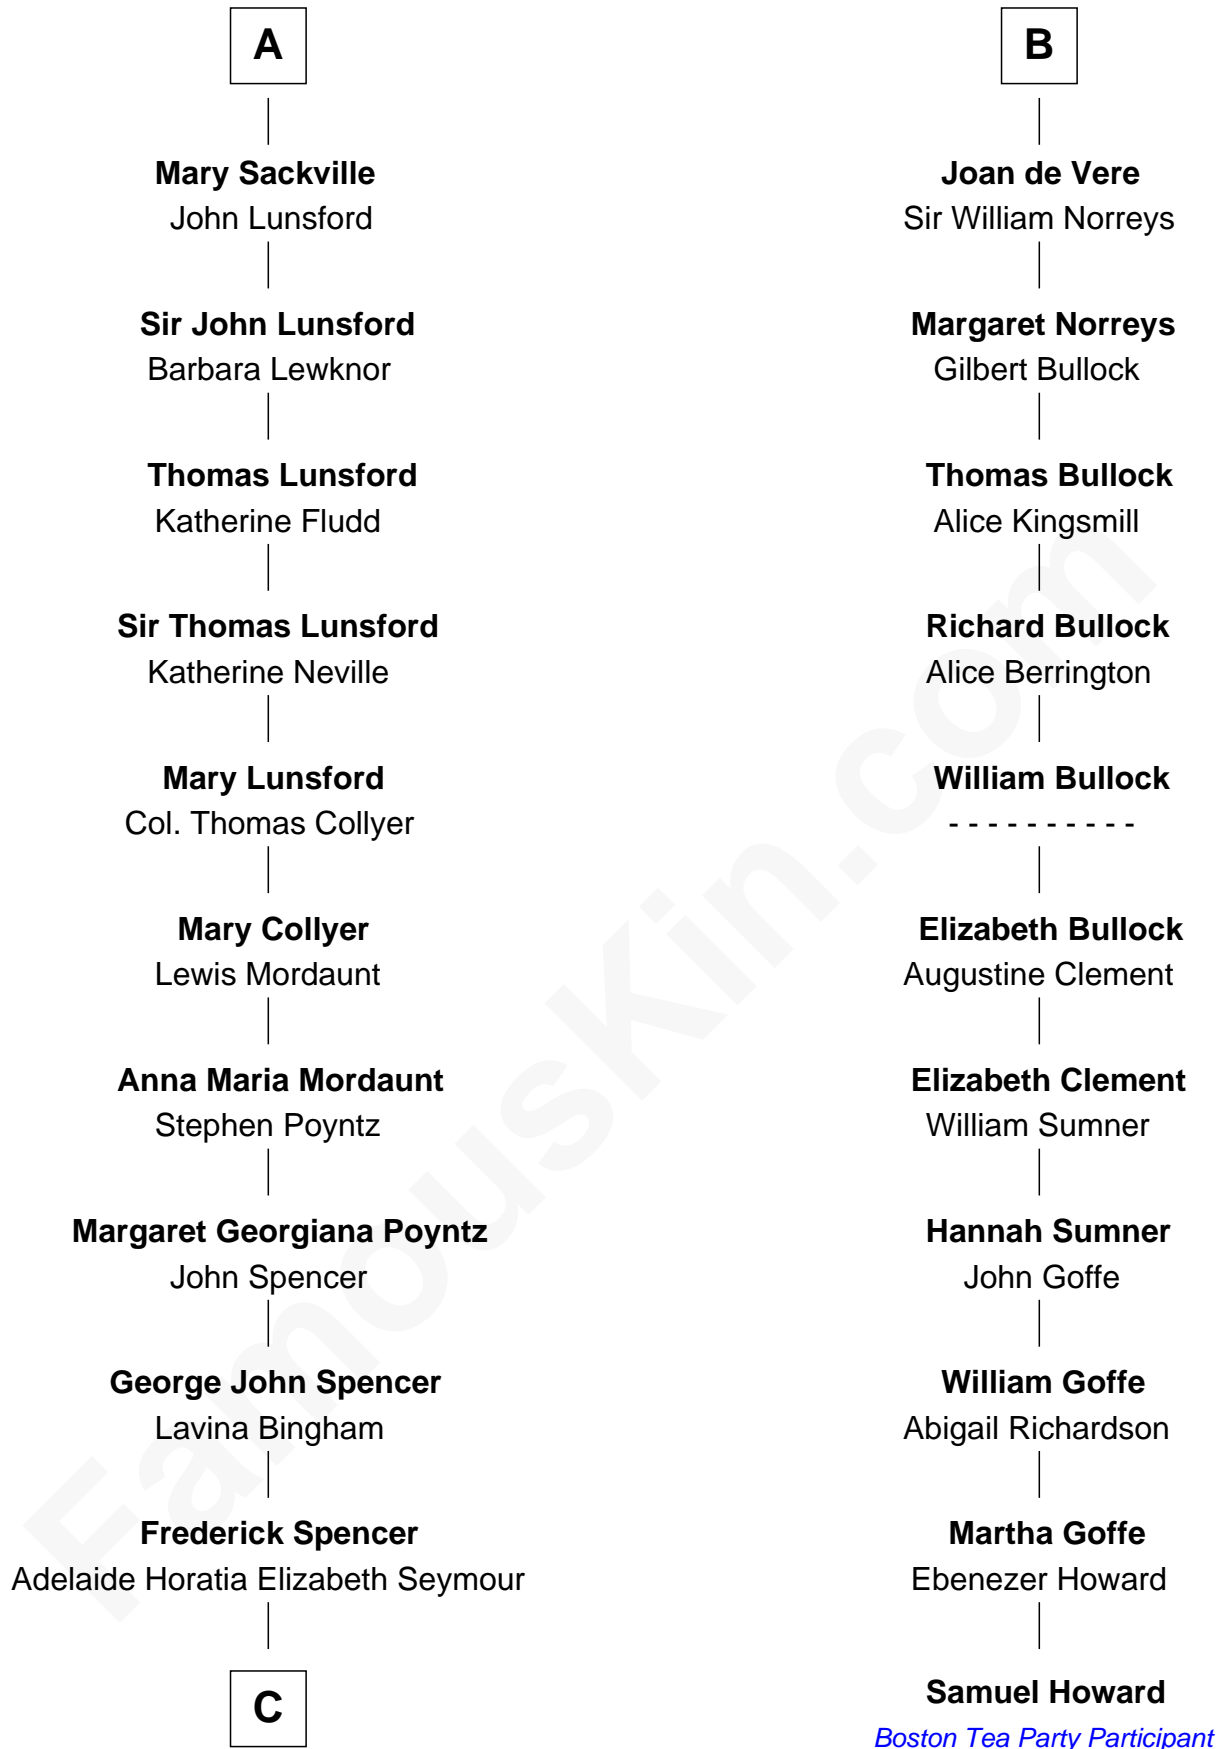

FamousKin.com Relationship Chart of

Princess Diana

Princess of Wales

17th cousin 3 times removed of

Samuel Howard

Boston Tea Party Participant

C

—
Charles Robert Spencer

Margaret Baring

—
Albert Edward John Spencer

Cynthia Elinor Beatrix Hamilton

—
Edward John Spencer

Frances Ruth Burke Roche

—
Princess Diana

Princess of Wales

FamousKin.com