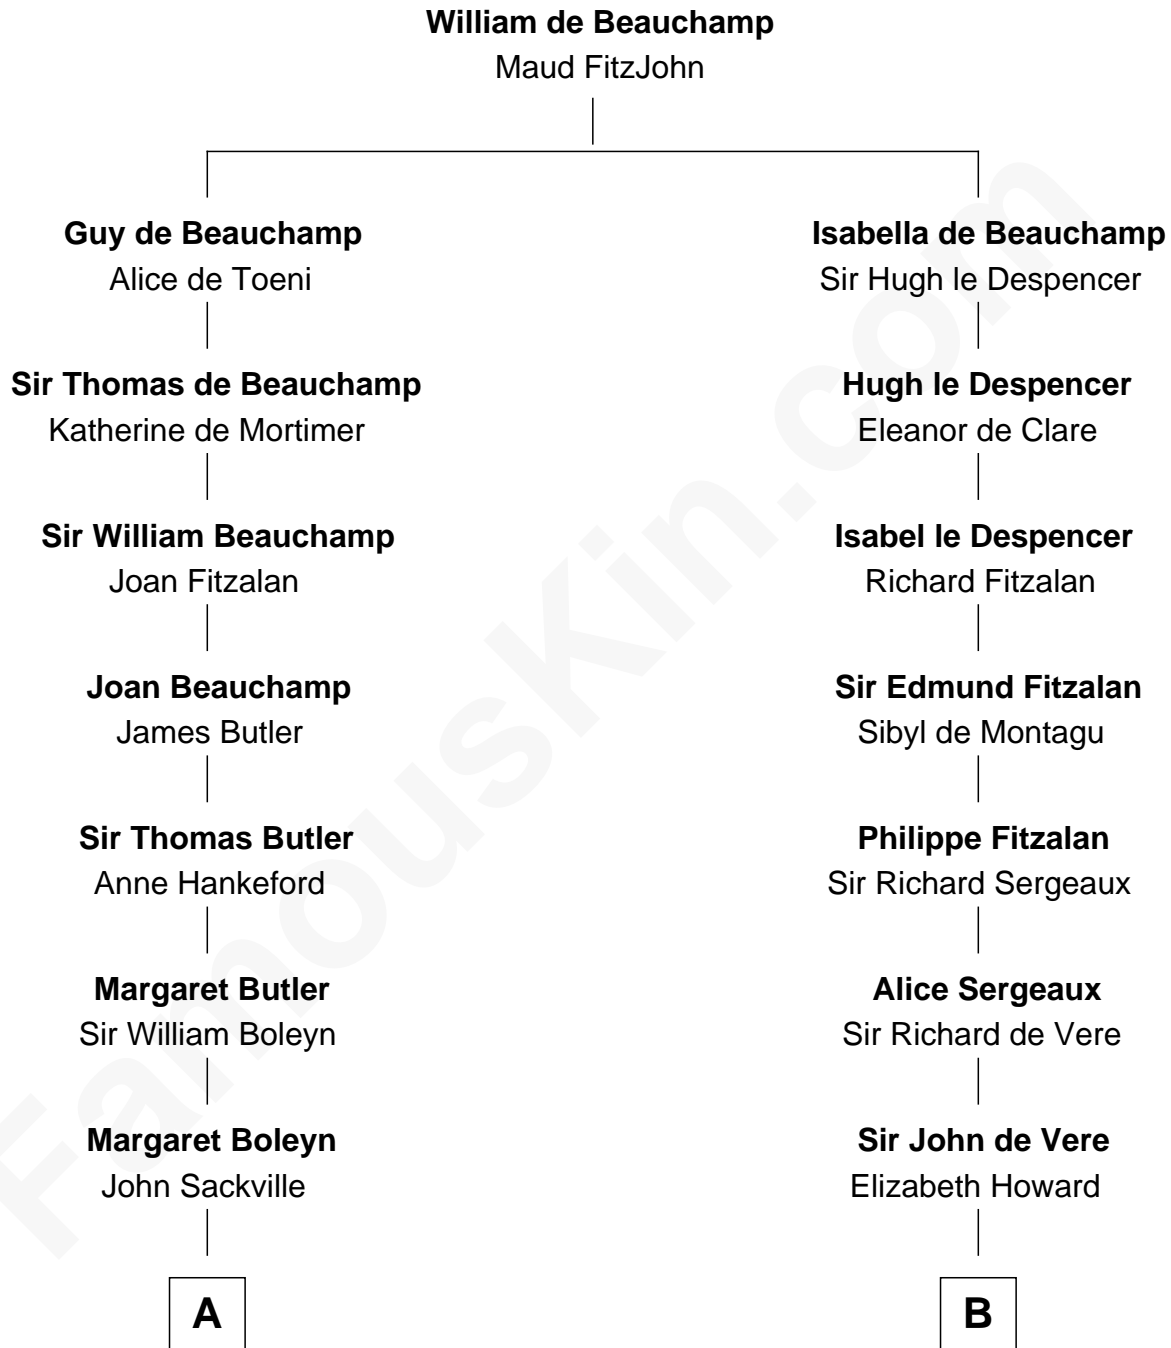

FamousKin.com Relationship Chart of

Princess Diana

Princess of Wales

17th cousin 3 times removed of

Samuel Howard

Boston Tea Party Participant

C

—
Charles Robert Spencer

Margaret Baring

—
Albert Edward John Spencer

Cynthia Elinor Beatrix Hamilton

—
Edward John Spencer

Frances Ruth Burke Roche

—
Princess Diana

Princess of Wales

FamousKin.com