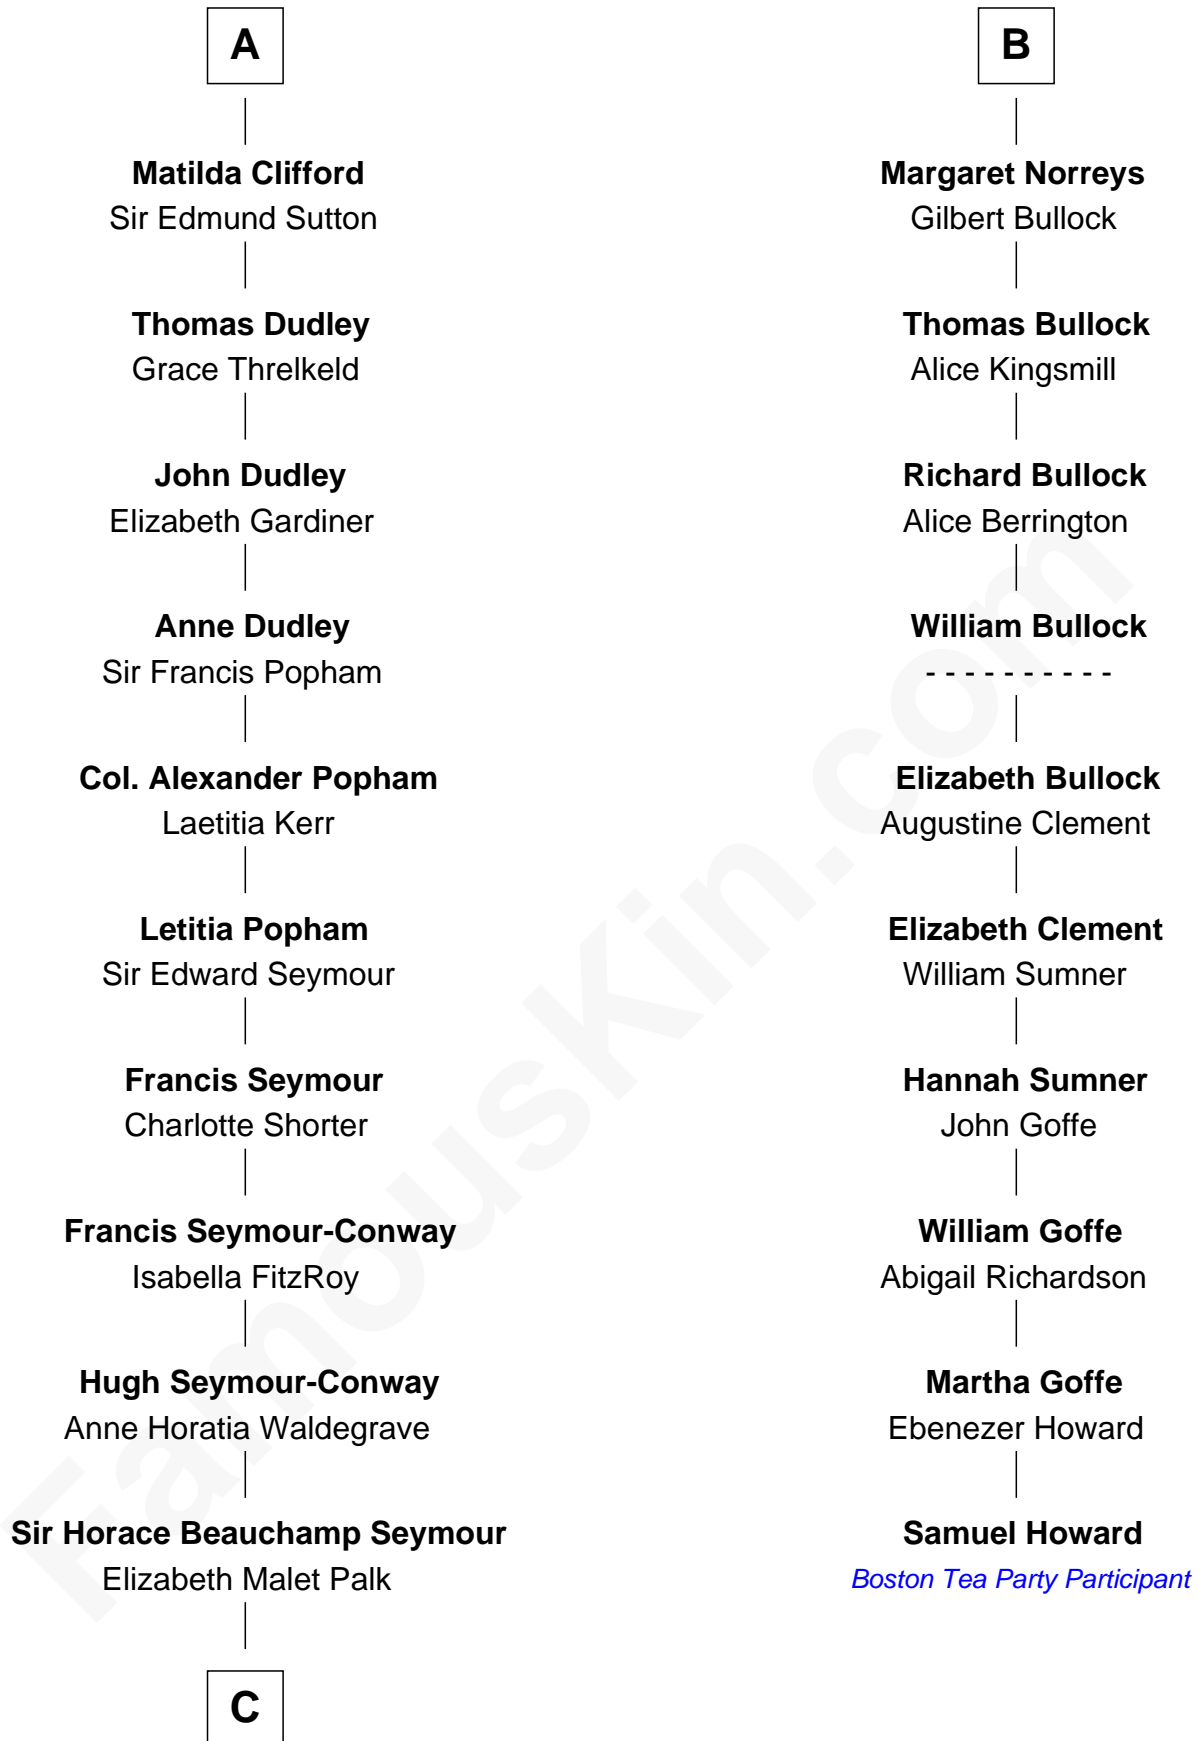

FamousKin.com Relationship Chart of

Princess Diana

Princess of Wales

16th cousin 5 times removed of

Samuel Howard

Boston Tea Party Participant

C

Adelaide Horatia Elizabeth Seymour

Frederick Spencer

Charles Robert Spencer

Margaret Baring

Albert Edward John Spencer

Cynthia Elinor Beatrix Hamilton

Edward John Spencer

Frances Ruth Burke Roche

Princess Diana