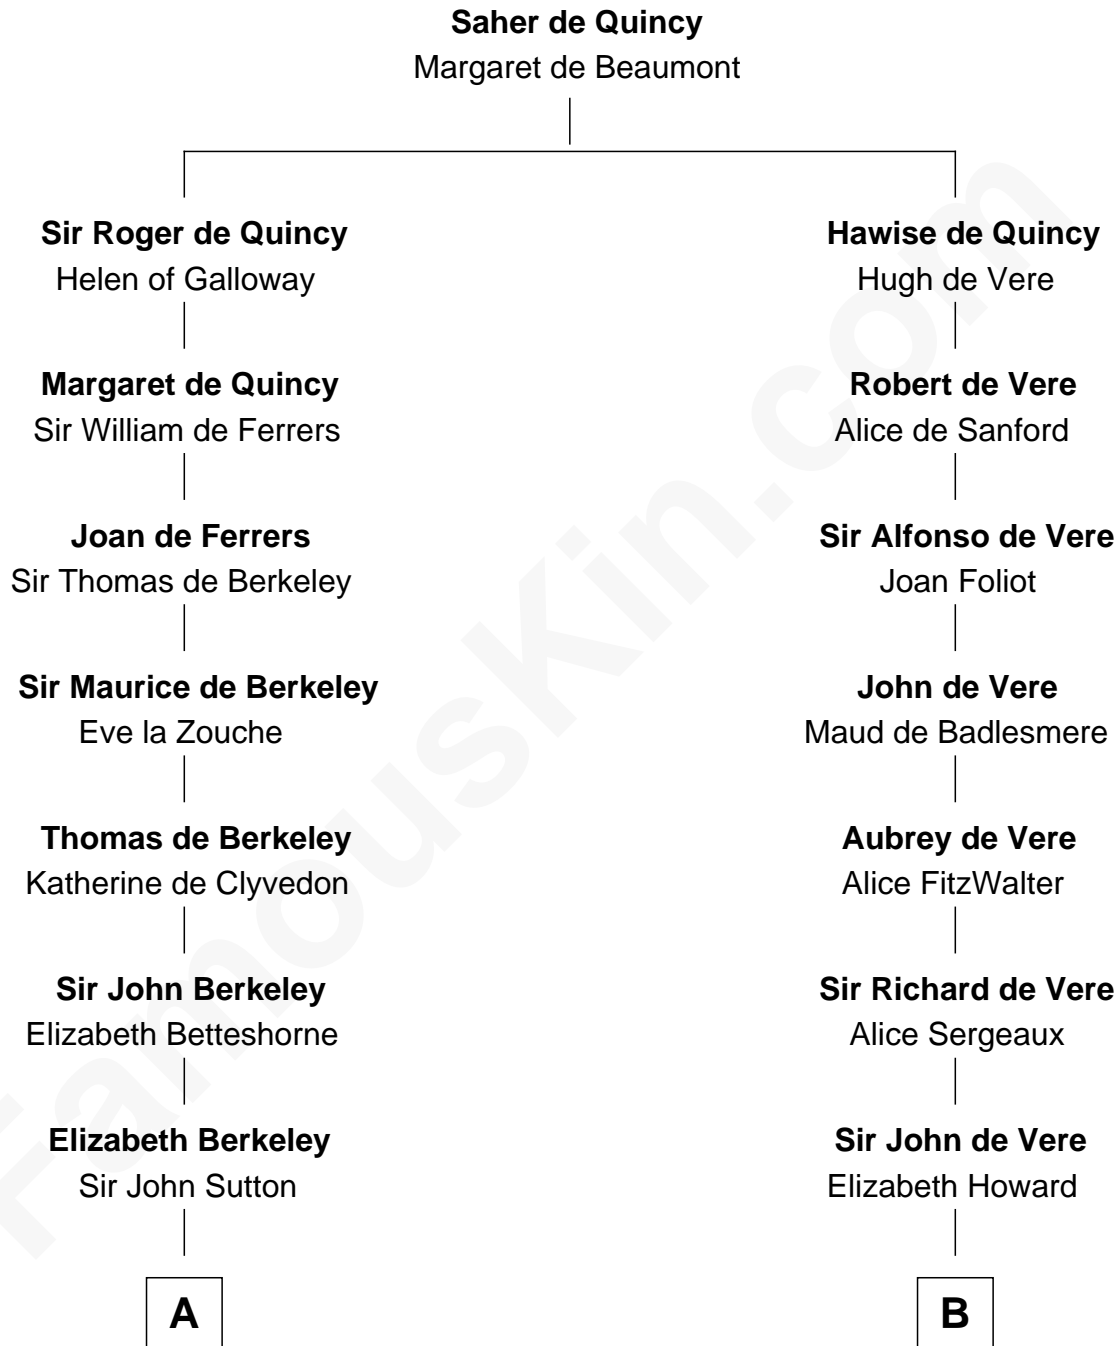

FamousKin.com

Relationship Chart of

Princess Diana

Princess of Wales

17th cousin 4 times removed of

Samuel Howard
Boston Tea Party Participant

C

Adelaide Horatia Elizabeth Seymour

Frederick Spencer

Charles Robert Spencer

Margaret Baring

Albert Edward John Spencer

Cynthia Elinor Beatrix Hamilton

Edward John Spencer

Frances Ruth Burke Roche

Princess Diana