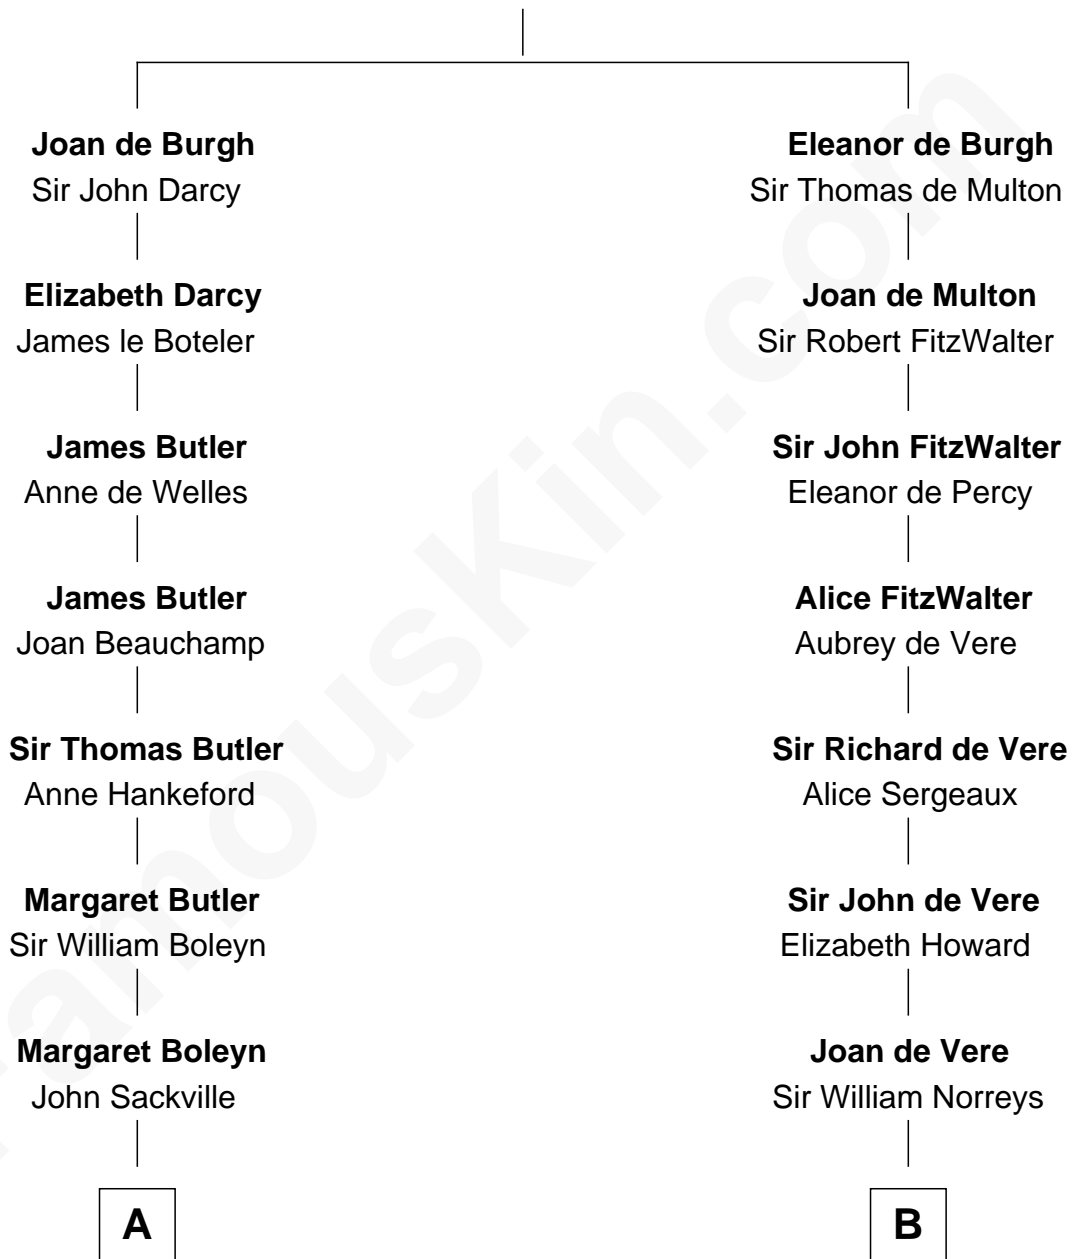

# FamousKin.com Relationship Chart of

**Princess Diana**

*Princess of Wales*

16th cousin 4 times removed of

**Samuel Howard**

*Boston Tea Party Participant*

**Sir Richard de Burgh**

Margaret - - - - -

**C**

—  
**Charles Robert Spencer**

Margaret Baring

—  
**Albert Edward John Spencer**

Cynthia Elinor Beatrix Hamilton

—  
**Edward John Spencer**

Frances Ruth Burke Roche

—  
**Princess Diana**

*Princess of Wales*

FamousKin.com