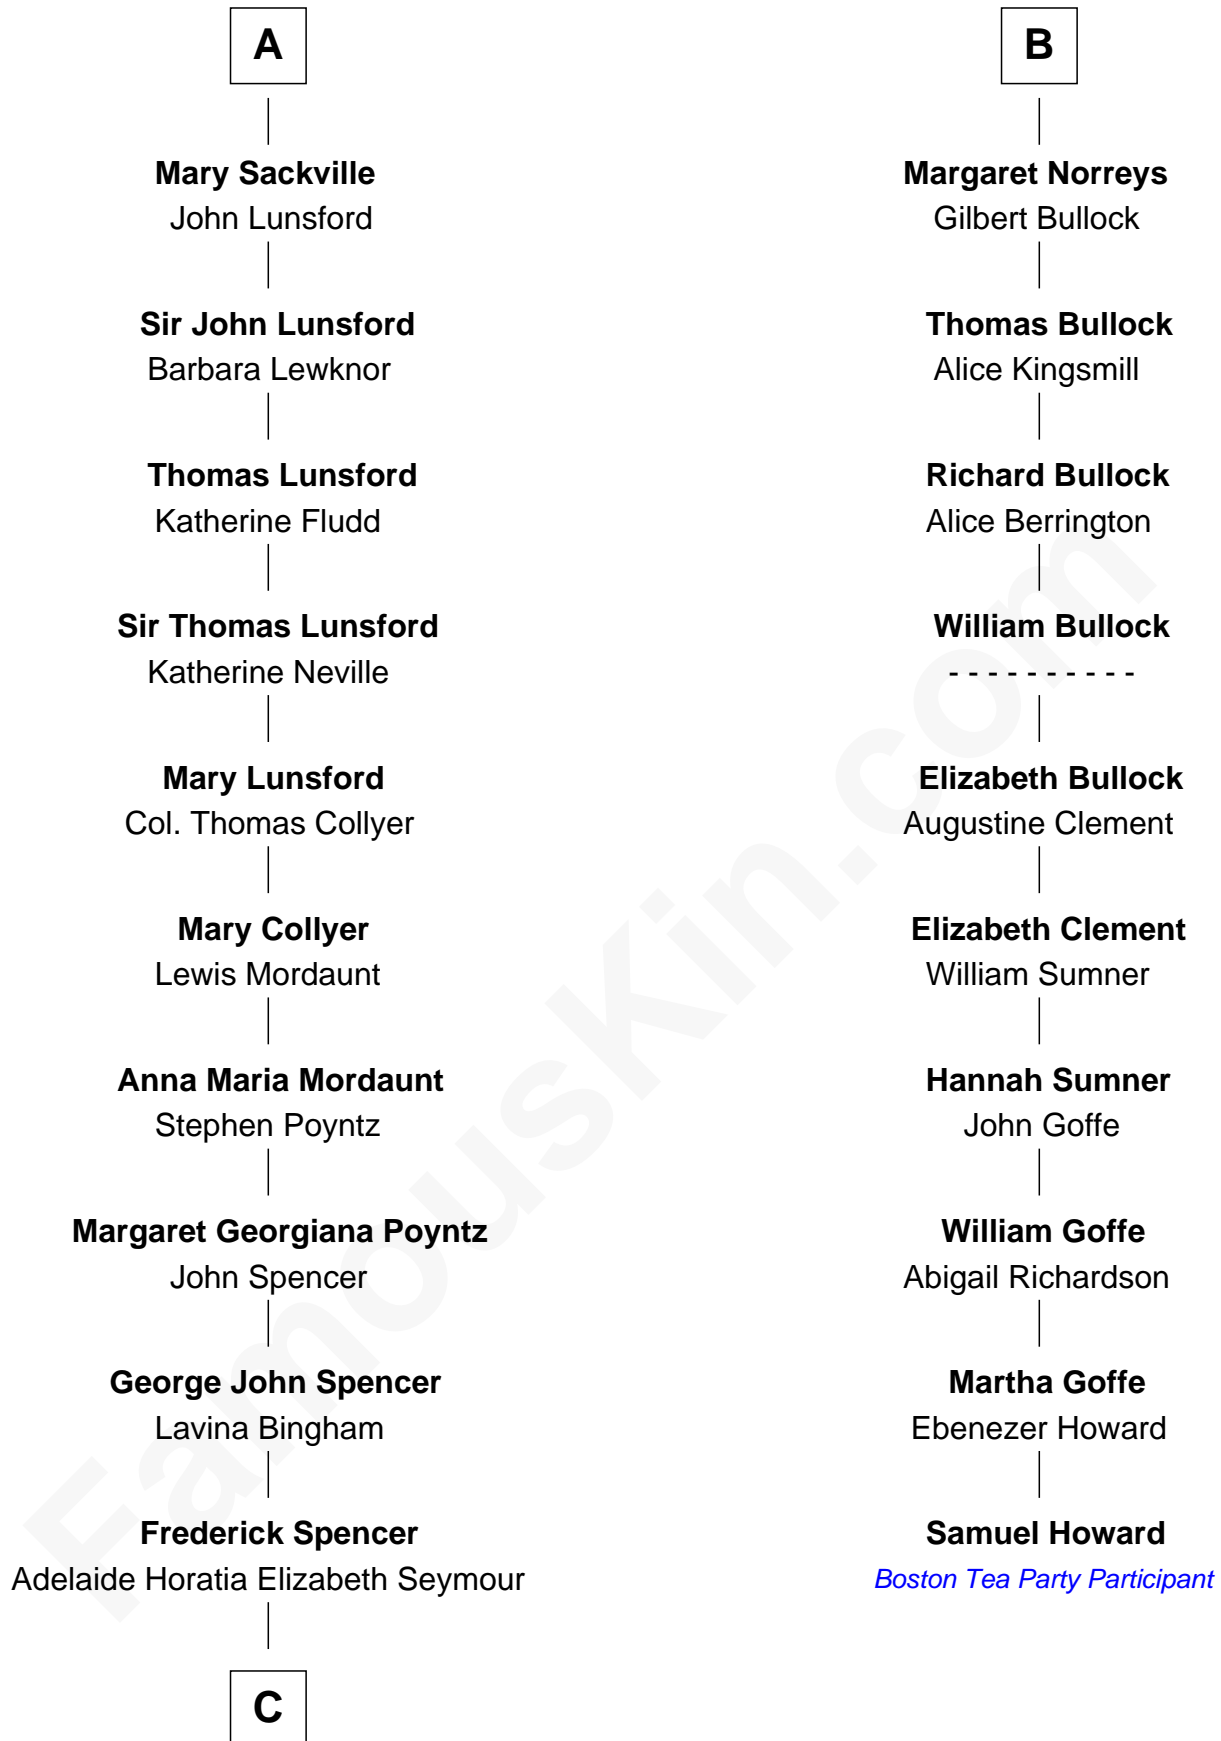

# FamousKin.com Relationship Chart of

**Princess Diana**

*Princess of Wales*

16th cousin 4 times removed of

**Samuel Howard**

*Boston Tea Party Participant*

**Sir Richard de Burgh**

Margaret - - - - -

**C**

—  
**Charles Robert Spencer**

Margaret Baring

—  
**Albert Edward John Spencer**

Cynthia Elinor Beatrix Hamilton

—  
**Edward John Spencer**

Frances Ruth Burke Roche

—  
**Princess Diana**

*Princess of Wales*

FamousKin.com