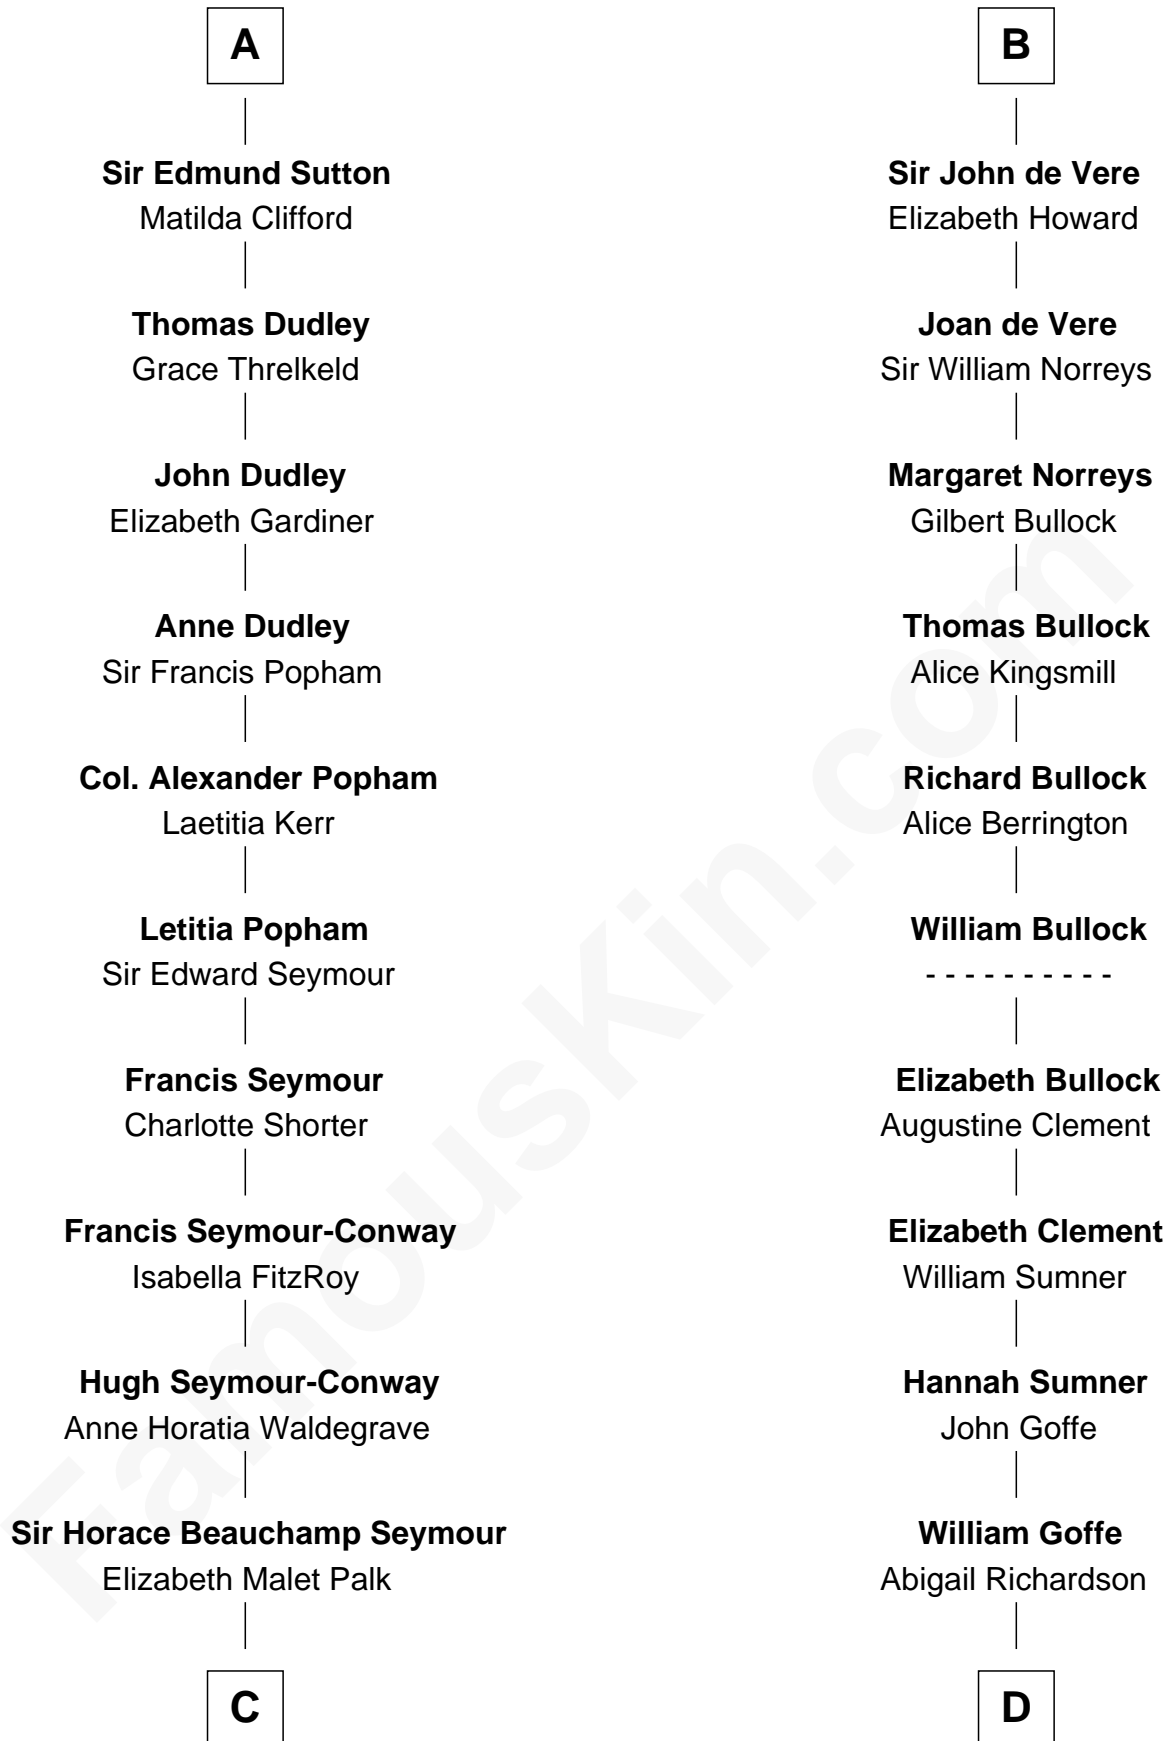

FamousKin.com Relationship Chart of

Princess Diana

Princess of Wales

18th cousin 3 times removed of

Samuel Howard

Boston Tea Party Participant

Sir William Marshal

Isabel de Clare

C

Adelaide Horatia Elizabeth Seymour

Frederick Spencer

Charles Robert Spencer

Margaret Baring

Albert Edward John Spencer

Cynthia Elinor Beatrix Hamilton

Edward John Spencer

Frances Ruth Burke Roche

Princess Diana

Princess of Wales

D

Martha Goffe

Ebenezer Howard

Samuel Howard

Boston Tea Party Participant