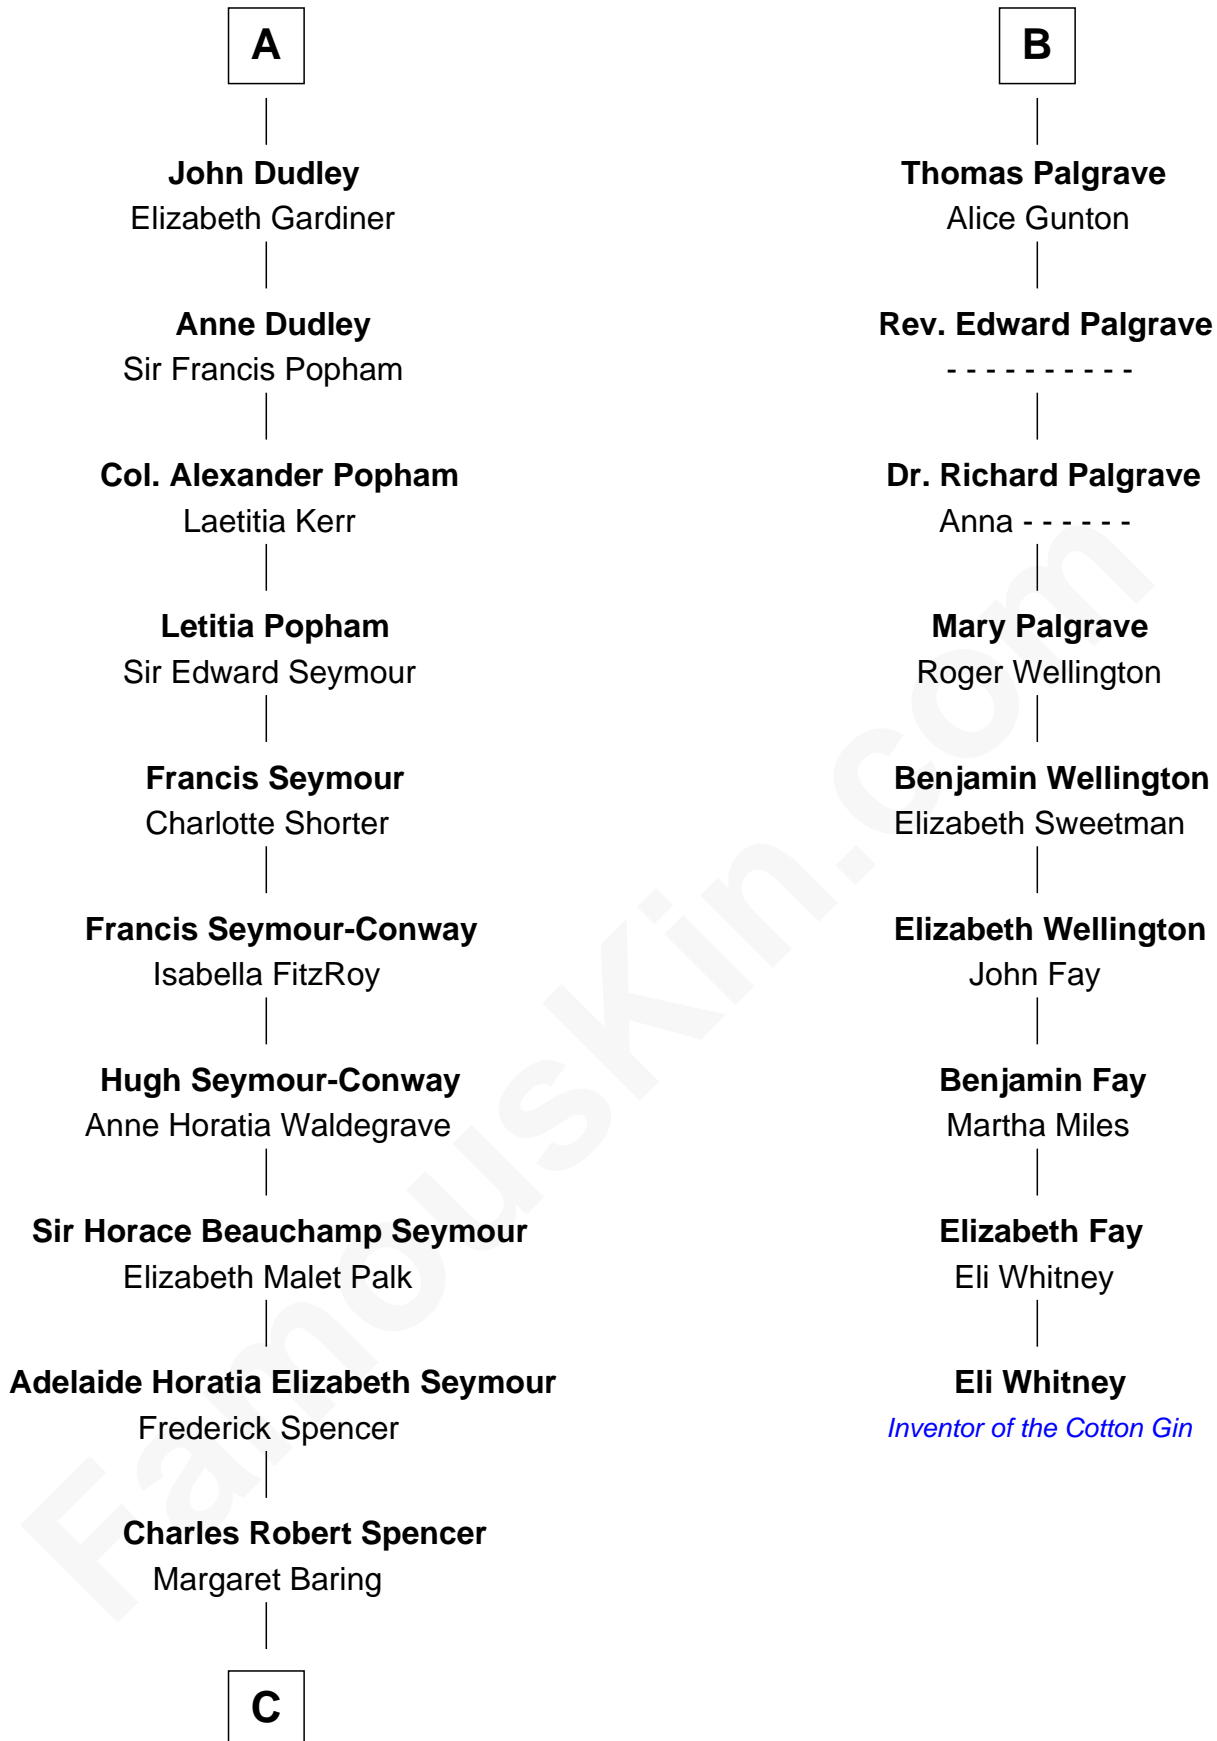

FamousKin.com Relationship Chart of

Princess Diana

Princess of Wales

15th cousin 4 times removed of

Eli Whitney

Inventor of the Cotton Gin

Henry Plantagenet

Maud de Chaworth

Richard Fitzalan

Sir Richard Fitzalan

Elizabeth de Bohun

Elizabeth Fitzalan

Sir Robert Goushill

Elizabeth Goushill

Sir Robert Wingfield

Elizabeth Wingfield

Sir William Brandon

Eleanor Brandon

John Glemham

Anne Glemham

Henry Palgrave

B

C

—
Albert Edward John Spencer
Cynthia Elinor Beatrix Hamilton

—
Edward John Spencer
Frances Ruth Burke Roche

—
Princess Diana
Princess of Wales

FamousKin.com