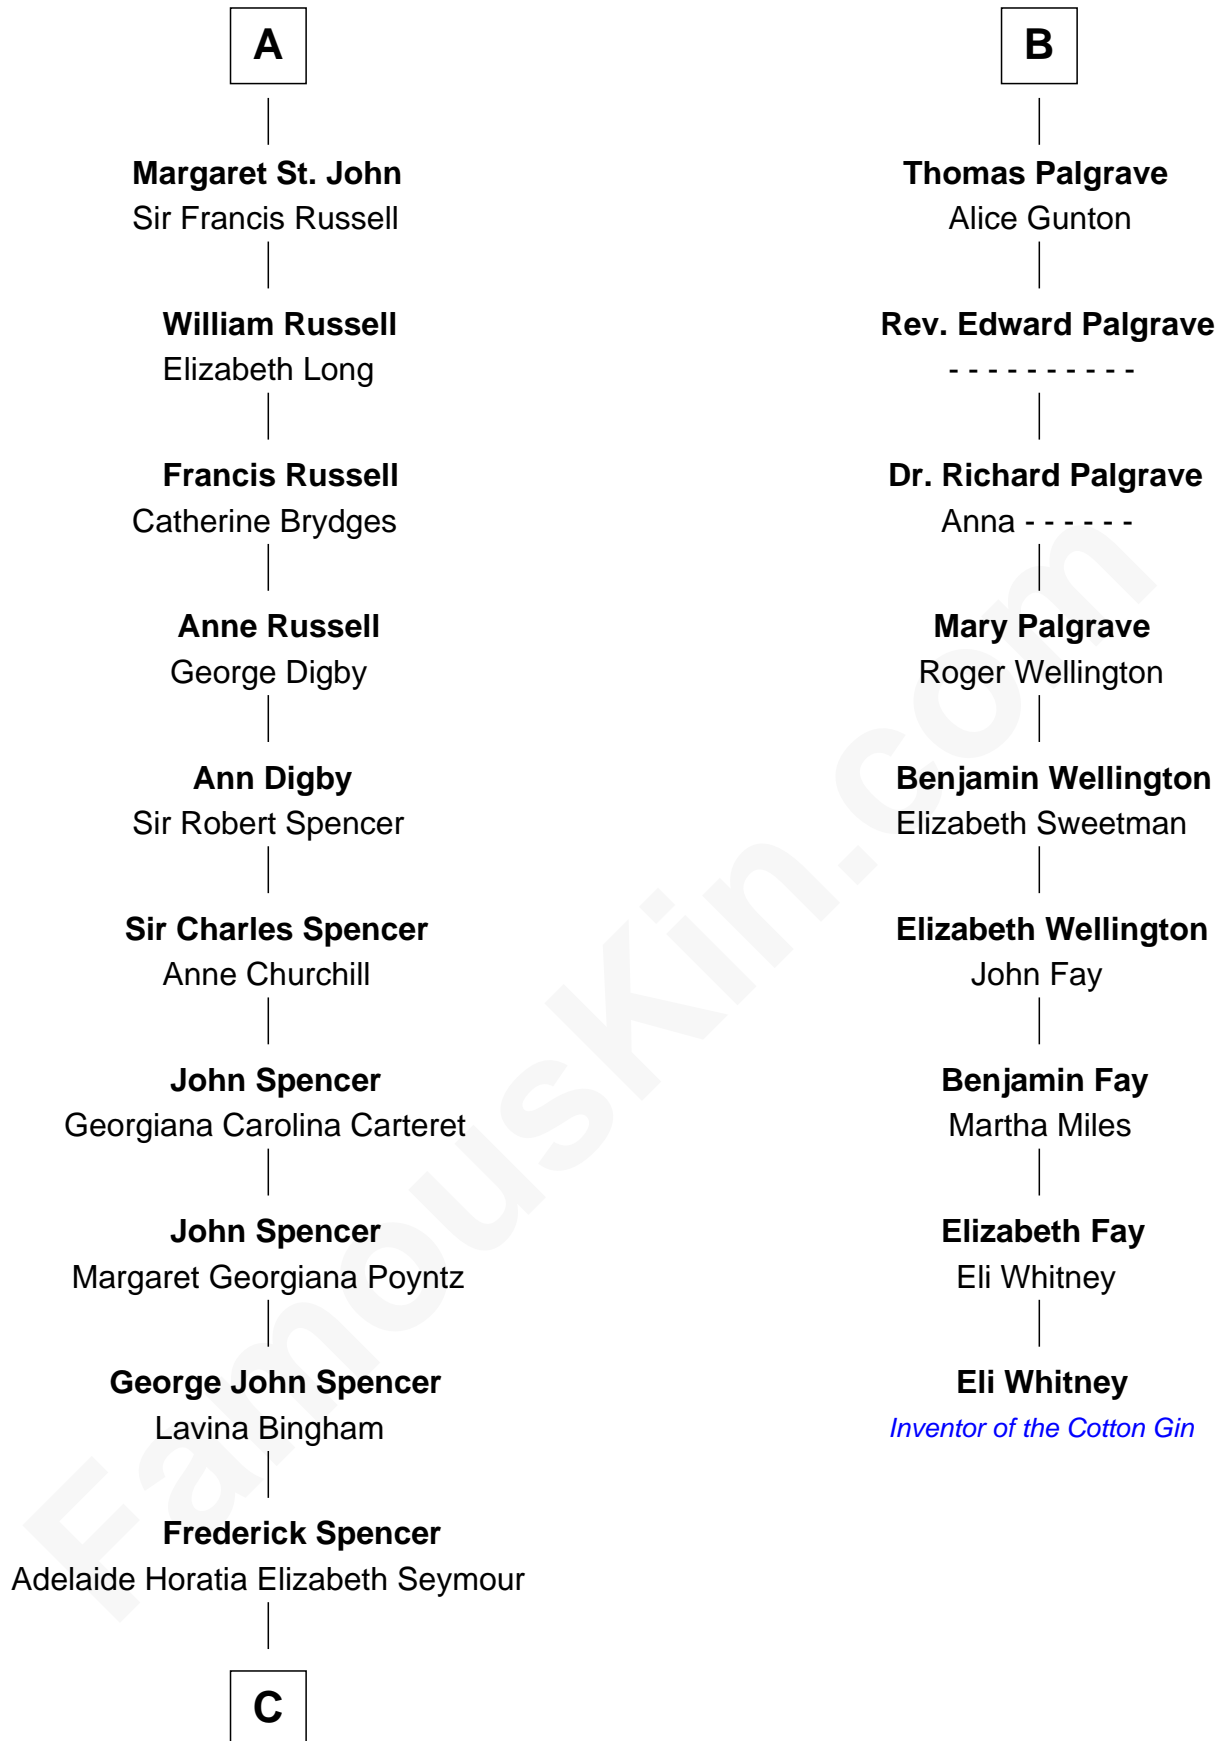

# FamousKin.com Relationship Chart of

**Princess Diana**

*Princess of Wales*

15th cousin 5 times removed of

**Eli Whitney**

*Inventor of the Cotton Gin*

**Bartholomew de Badlesmere**

Margaret de Clare

**Margaret de Badlesmere**

Sir John de Tibetot

**Sir Robert de Tibetot**

Margaret Deincourt

**Elizabeth de Tibetot**

Sir Philip le Despencer

**Margery Despencer**

Sir Roger Wentworth

Sir William de Bohun

**Elizabeth de Bohun**

Sir Richard Fitzalan

**Elizabeth Fitzalan**

Sir Robert Goushill

**Elizabeth Goushill**

Sir Robert Wingfield

**Elizabeth Wingfield**

Sir William Brandon

**Eleanor Brandon**

John Glemham

**Anne Glemham**

Henry Palgrave

**B**

**C**

—  
**Charles Robert Spencer**