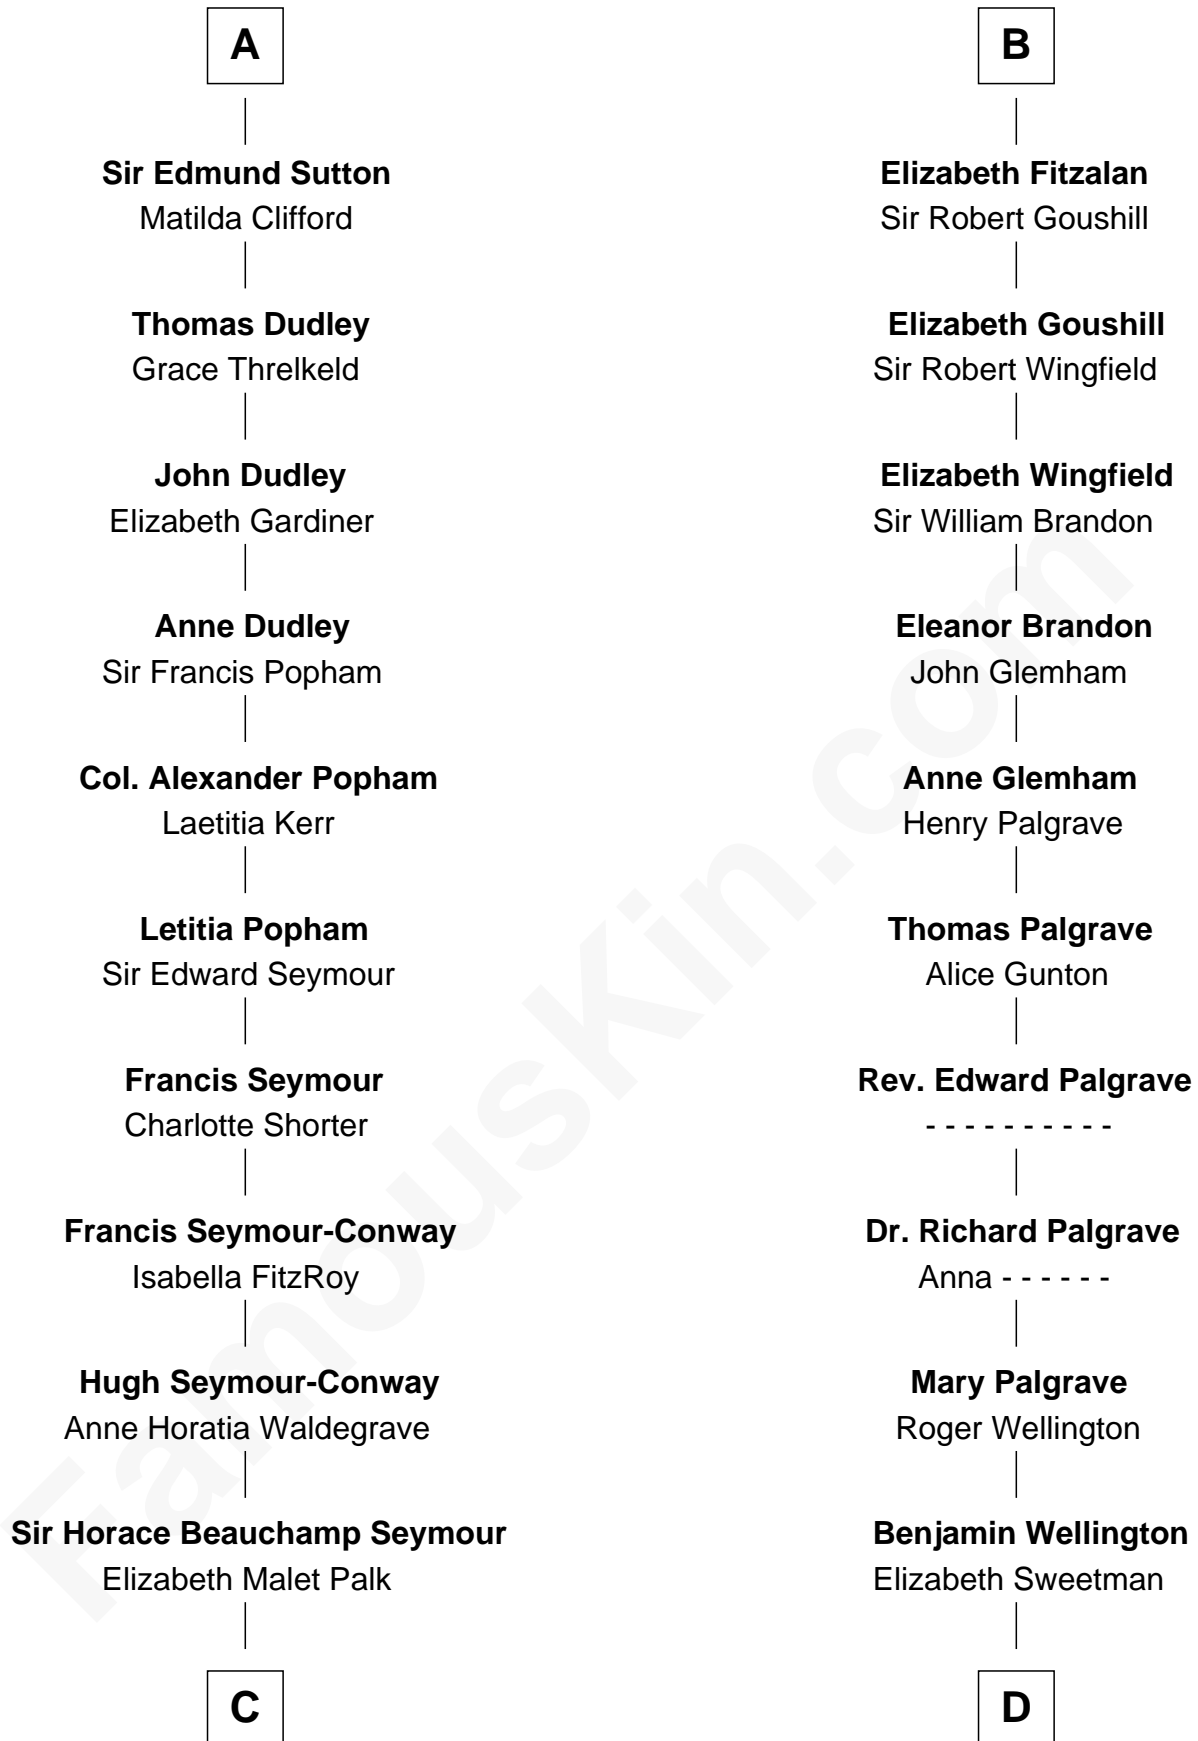

FamousKin.com Relationship Chart of

Princess Diana

Princess of Wales

20th cousin 1 time removed of

Eli Whitney

Inventor of the Cotton Gin

C

Adelaide Horatia Elizabeth Seymour

Frederick Spencer

Charles Robert Spencer

Margaret Baring

Albert Edward John Spencer

Cynthia Elinor Beatrix Hamilton

Edward John Spencer

Frances Ruth Burke Roche

Princess Diana