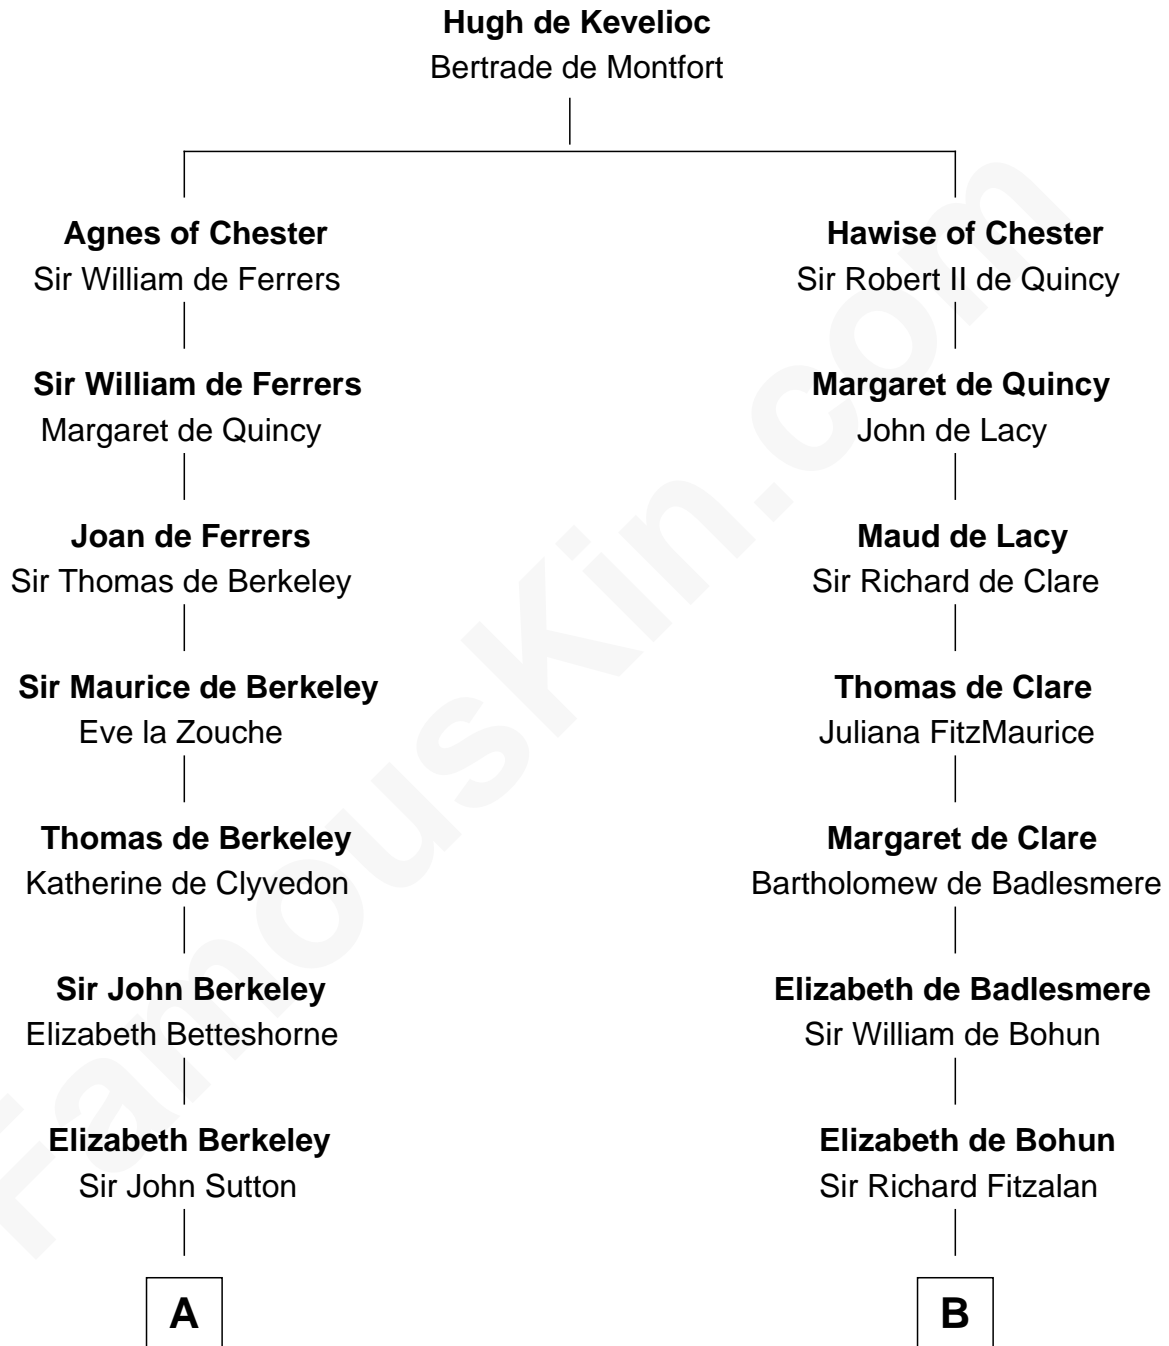

FamousKin.com Relationship Chart of

Princess Diana

Princess of Wales

20th cousin 1 time removed of

Eli Whitney

Inventor of the Cotton Gin

C

Adelaide Horatia Elizabeth Seymour

Frederick Spencer

Charles Robert Spencer

Margaret Baring

Albert Edward John Spencer

Cynthia Elinor Beatrix Hamilton

Edward John Spencer

Frances Ruth Burke Roche

Princess Diana