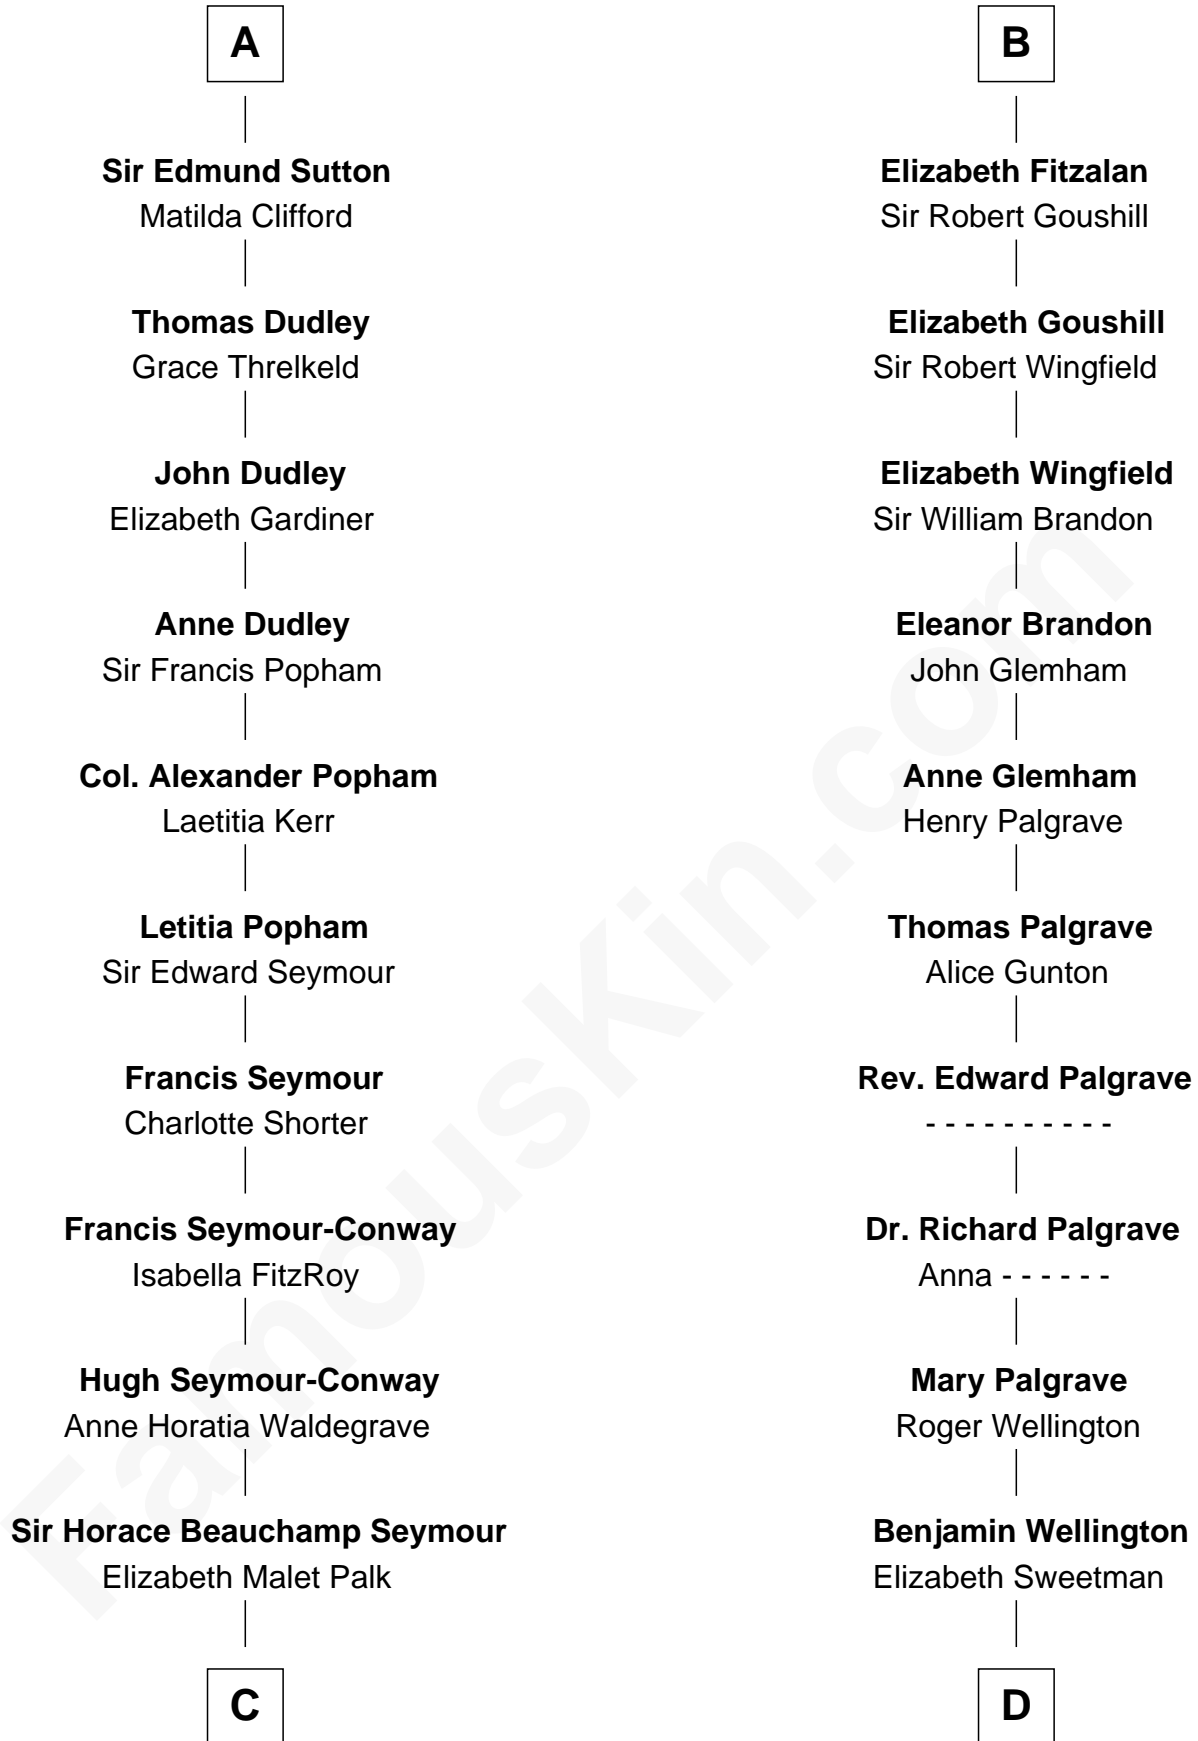

FamousKin.com Relationship Chart of

Princess Diana

Princess of Wales

20th cousin 1 time removed of

Eli Whitney

Inventor of the Cotton Gin

Saher de Quincy
Margaret de Beaumont

C

Adelaide Horatia Elizabeth Seymour

Frederick Spencer

Charles Robert Spencer

Margaret Baring

Albert Edward John Spencer

Cynthia Elinor Beatrix Hamilton

Edward John Spencer

Frances Ruth Burke Roche