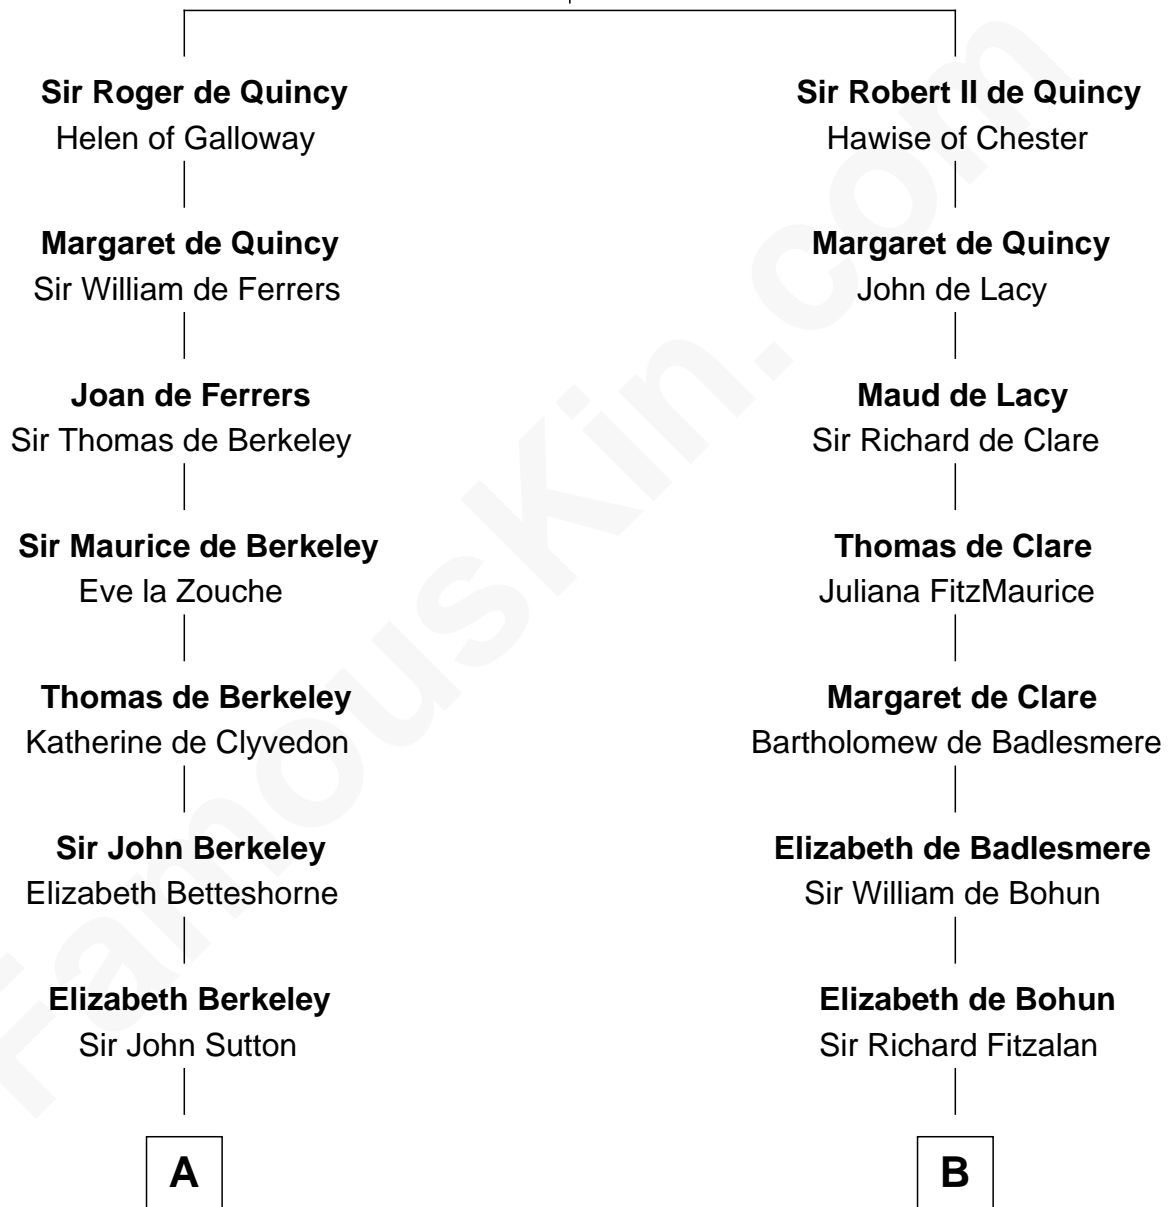

FamousKin.com Relationship Chart of

Princess Diana

Princess of Wales

20th cousin 1 time removed of

Eli Whitney

Inventor of the Cotton Gin

Saher de Quincy
Margaret de Beaumont

C

Adelaide Horatia Elizabeth Seymour

Frederick Spencer

Charles Robert Spencer

Margaret Baring

Albert Edward John Spencer

Cynthia Elinor Beatrix Hamilton

Edward John Spencer

Frances Ruth Burke Roche