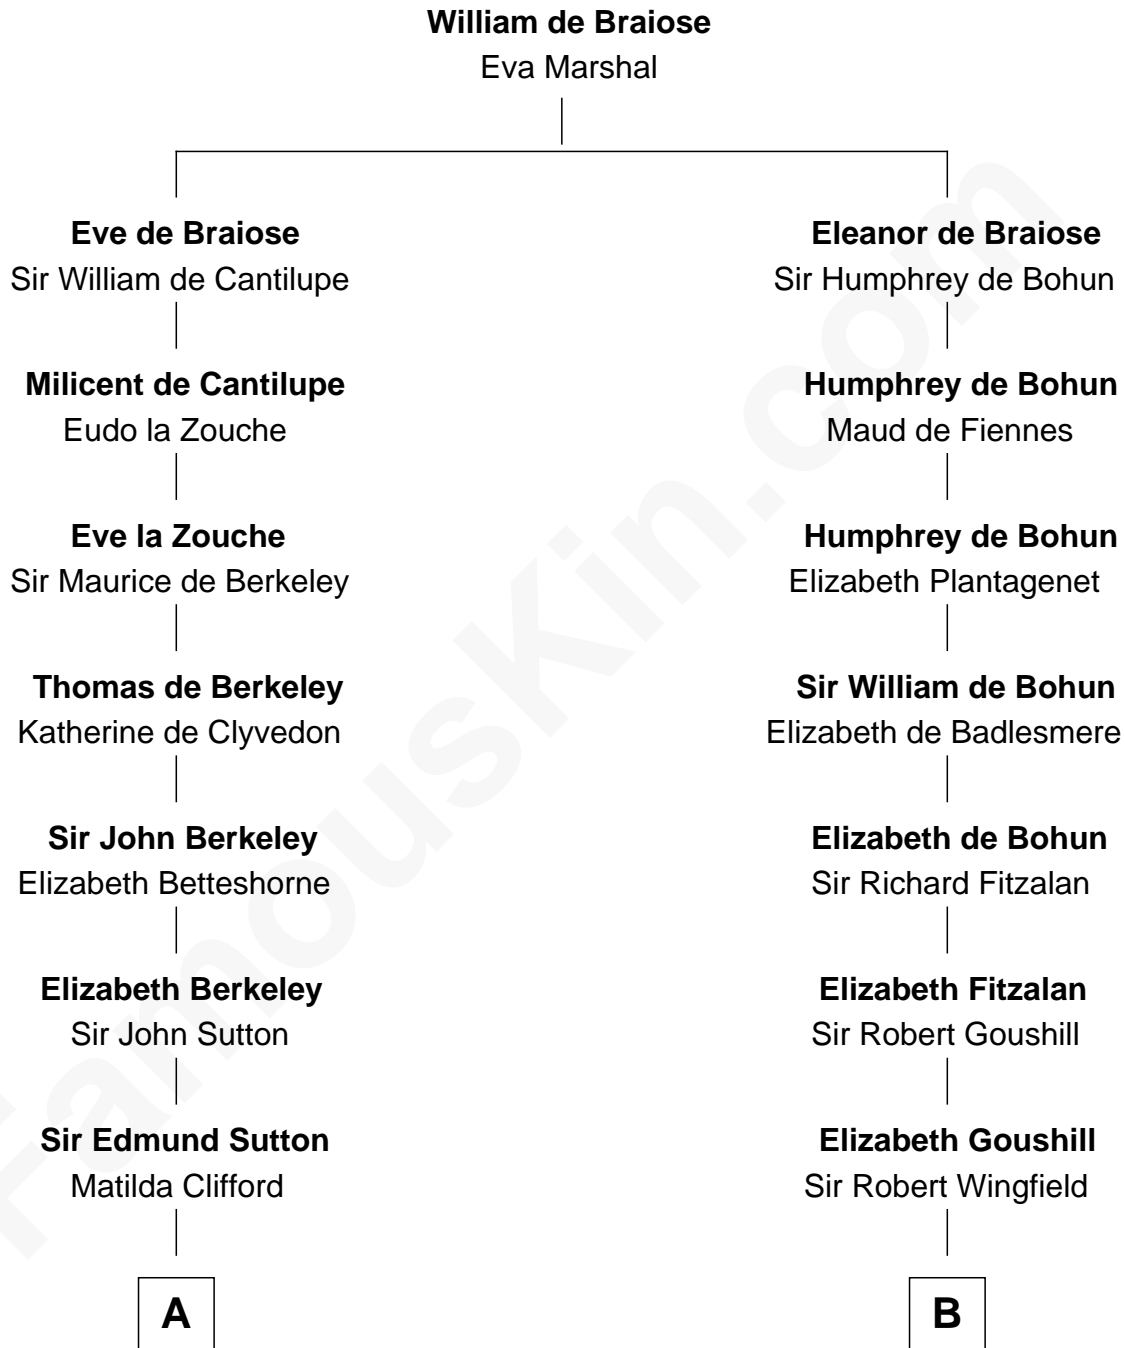

FamousKin.com

Relationship Chart of

Princess Diana

Princess of Wales

18th cousin 2 times removed of

Eli Whitney

Inventor of the Cotton Gin

FamousKin.com