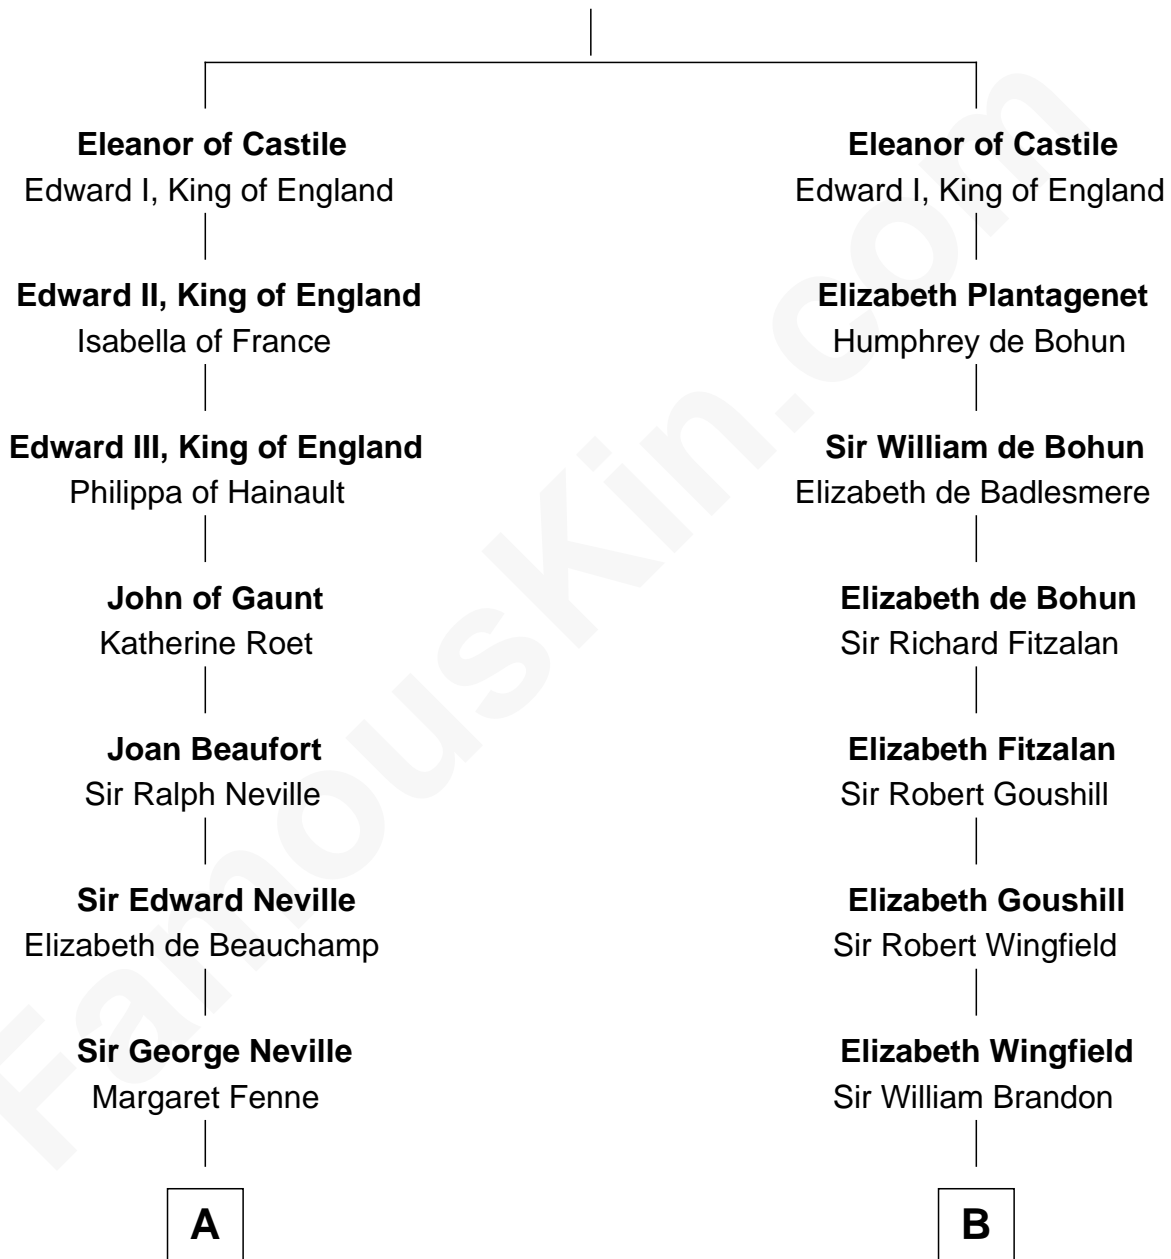

FamousKin.com Relationship Chart of

Princess Diana

Princess of Wales

17th cousin 4 times removed of

Eli Whitney

Inventor of the Cotton Gin

Ferdinand III, King of Castile

Joanna of Ponthieu

C

—
Frederick Spencer

Adelaide Horatia Elizabeth Seymour

—
Charles Robert Spencer

Margaret Baring

—
Albert Edward John Spencer

Cynthia Elinor Beatrix Hamilton

—
Edward John Spencer

Frances Ruth Burke Roche

—
Princess Diana

Princess of Wales

FamousKin.com