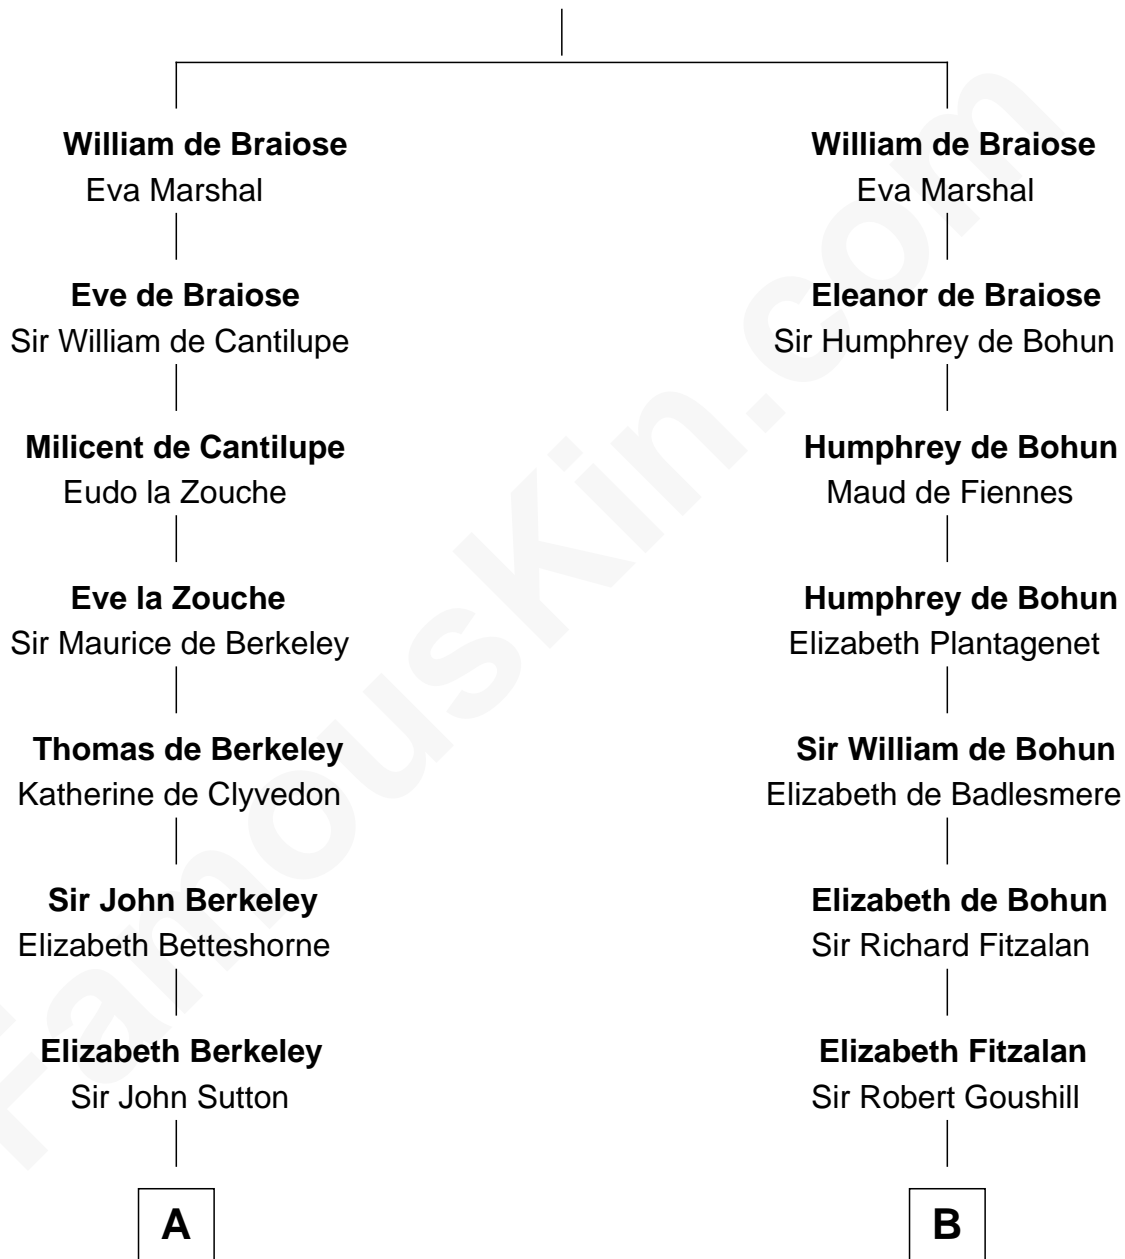

FamousKin.com

Relationship Chart of

Princess Diana

Princess of Wales

19th cousin 2 times removed of

Eli Whitney

Inventor of the Cotton Gin

Reginald de Braiose

C

Adelaide Horatia Elizabeth Seymour

Frederick Spencer

Charles Robert Spencer

Margaret Baring

Albert Edward John Spencer

Cynthia Elinor Beatrix Hamilton

Edward John Spencer

Frances Ruth Burke Roche

Princess Diana

Princess of Wales

D

Benjamin Fay

Martha Miles

Elizabeth Fay

Eli Whitney