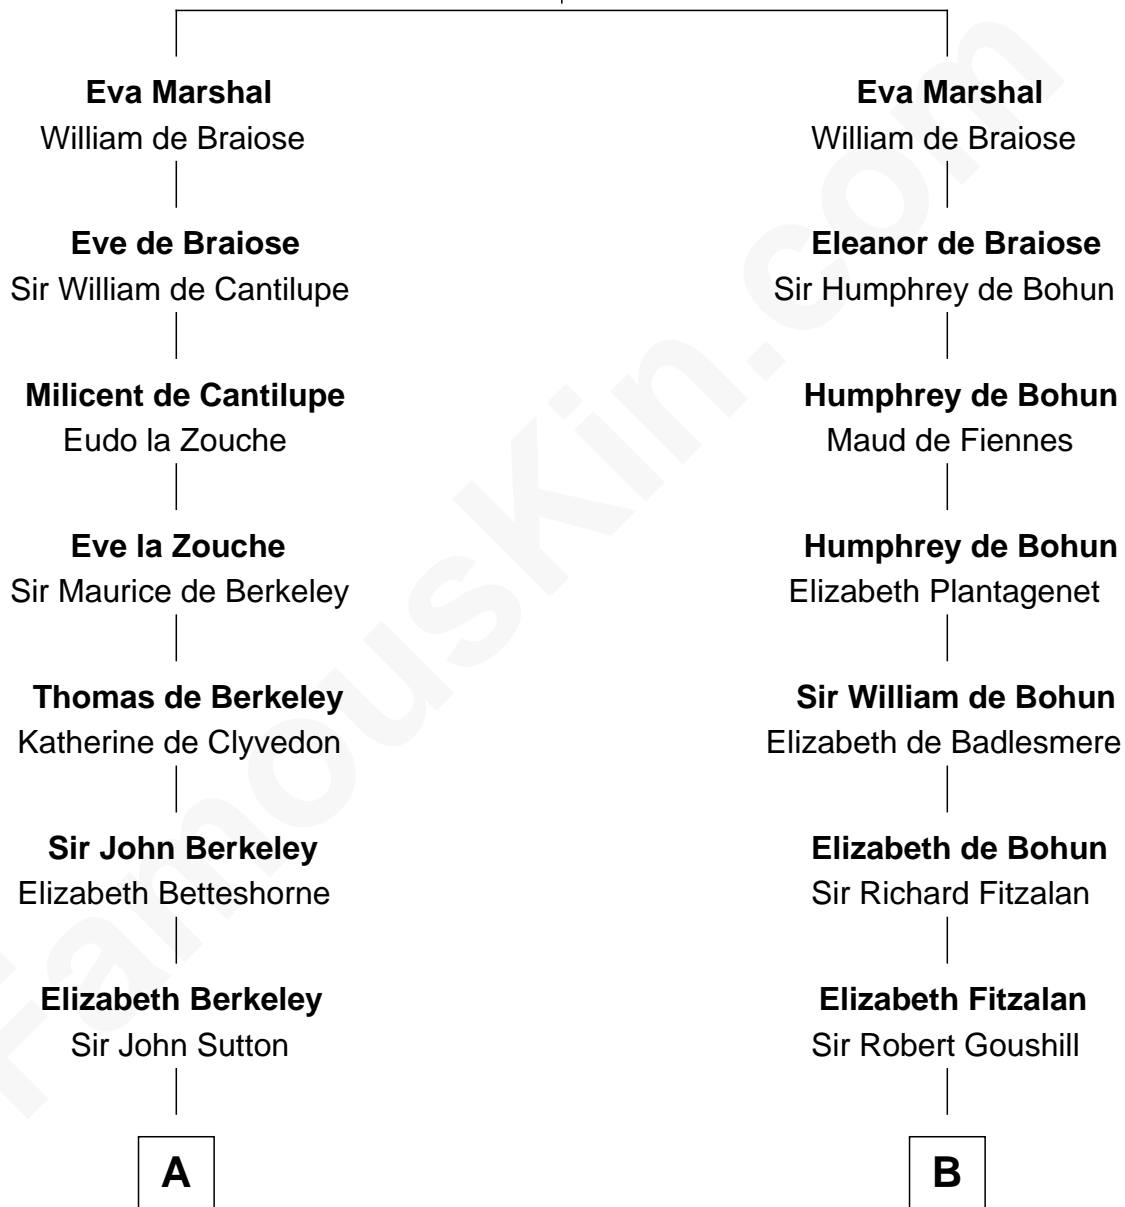

FamousKin.com Relationship Chart of

Princess Diana

Princess of Wales

19th cousin 2 times removed of

Eli Whitney

Inventor of the Cotton Gin

Sir William Marshal

Isabel de Clare

C

Adelaide Horatia Elizabeth Seymour

Frederick Spencer

Charles Robert Spencer

Margaret Baring

Albert Edward John Spencer

Cynthia Elinor Beatrix Hamilton

Edward John Spencer

Frances Ruth Burke Roche

Princess Diana

Princess of Wales

D

Benjamin Fay

Martha Miles

Elizabeth Fay

Eli Whitney