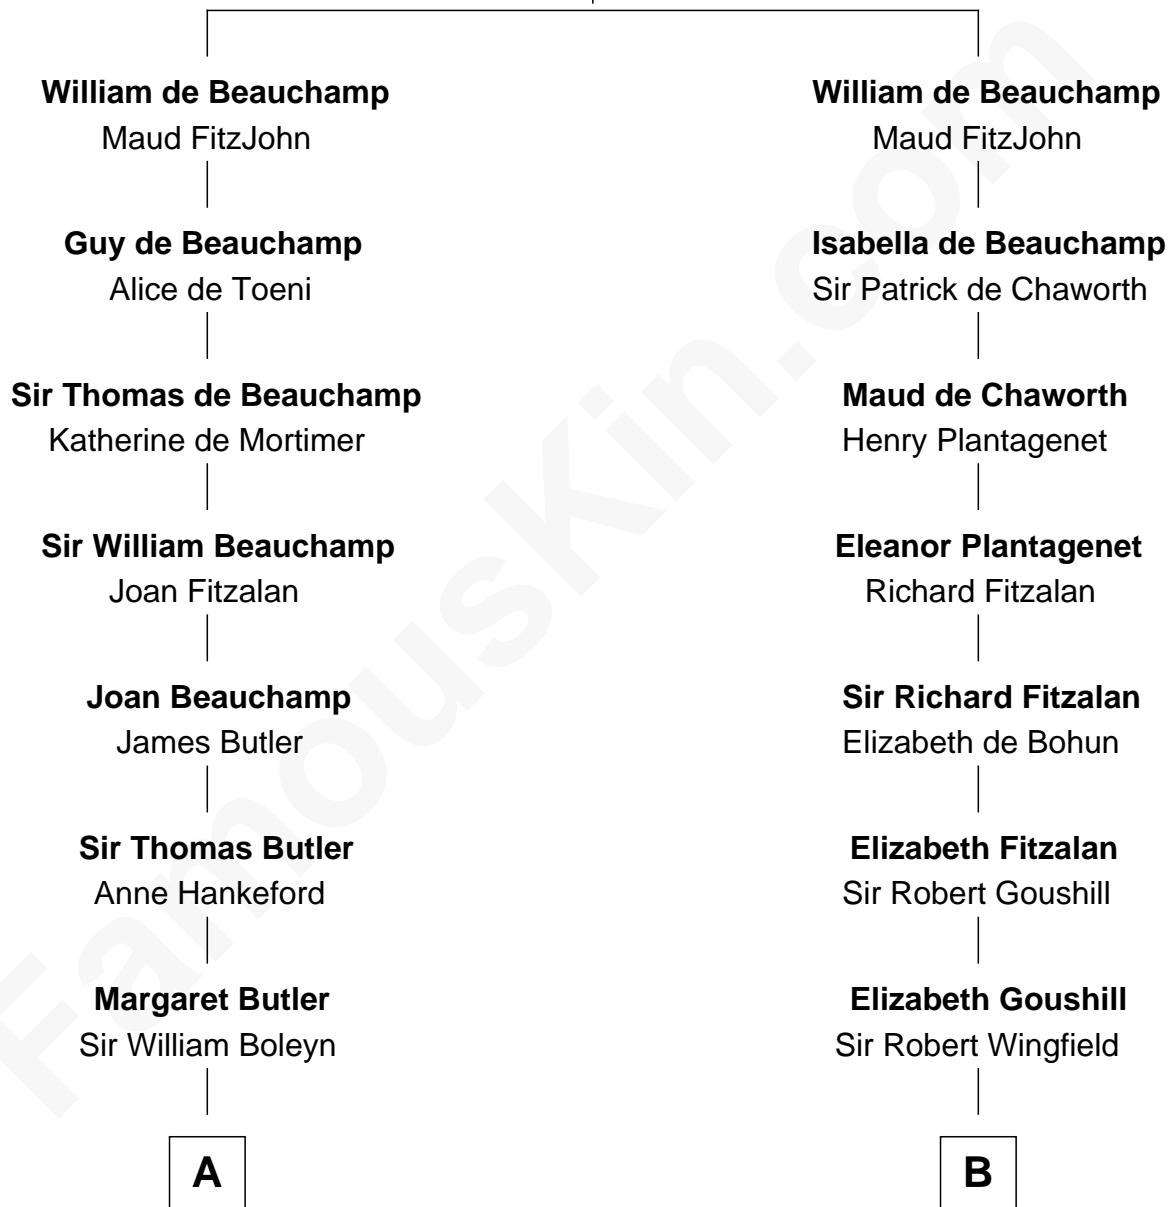

# FamousKin.com Relationship Chart of

**Princess Diana**

*Princess of Wales*

18th cousin 3 times removed of

**Eli Whitney**

*Inventor of the Cotton Gin*

**Sir William de Beauchamp**

Isabel Mauduit

**C**

**Frederick Spencer**

Adelaide Horatia Elizabeth Seymour

**Charles Robert Spencer**

Margaret Baring

**Albert Edward John Spencer**

Cynthia Elinor Beatrix Hamilton

**Edward John Spencer**

Frances Ruth Burke Roche

**Princess Diana**

*Princess of Wales*

**D**

**Elizabeth Fay**

Eli Whitney

**Eli Whitney**

*Inventor of the Cotton Gin*