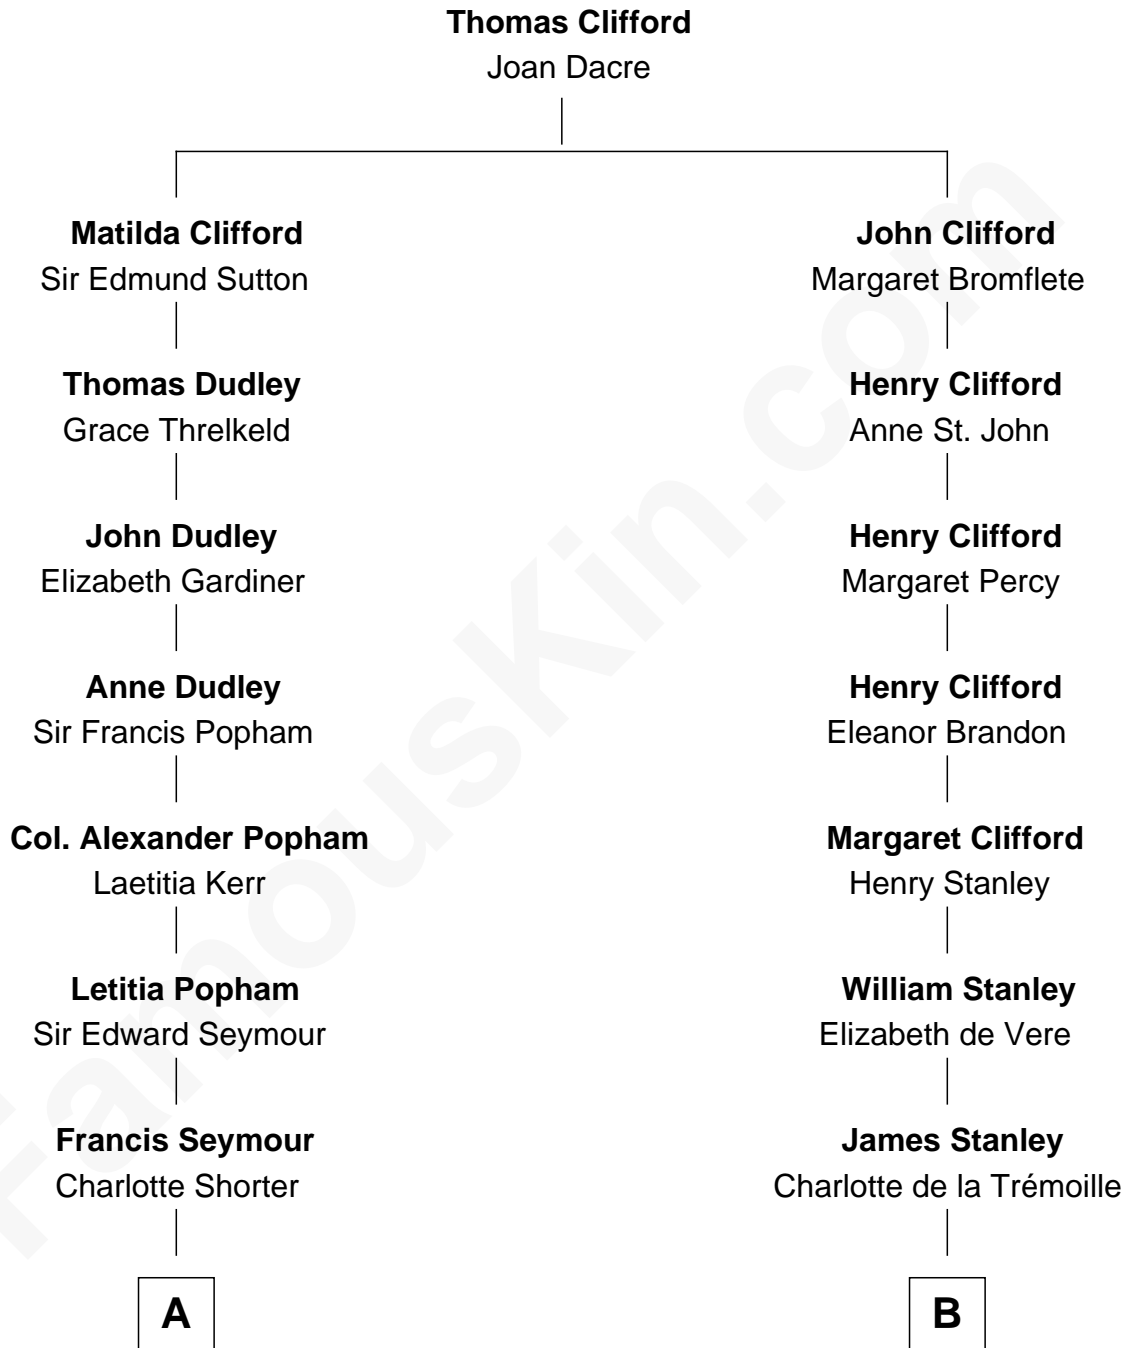

FamousKin.com

Relationship Chart of

Princess Diana

Princess of Wales

14th cousin 5 times removed of

Cara Delevingne
Fashion Model and Movie Actress

C

Jane Armyne Sheffield
Sir Jocelyn Edward Greville Stevens

Pandora Anne Stevens
Charles Hamar Delevingne

Cara Delevingne
Model and Actress