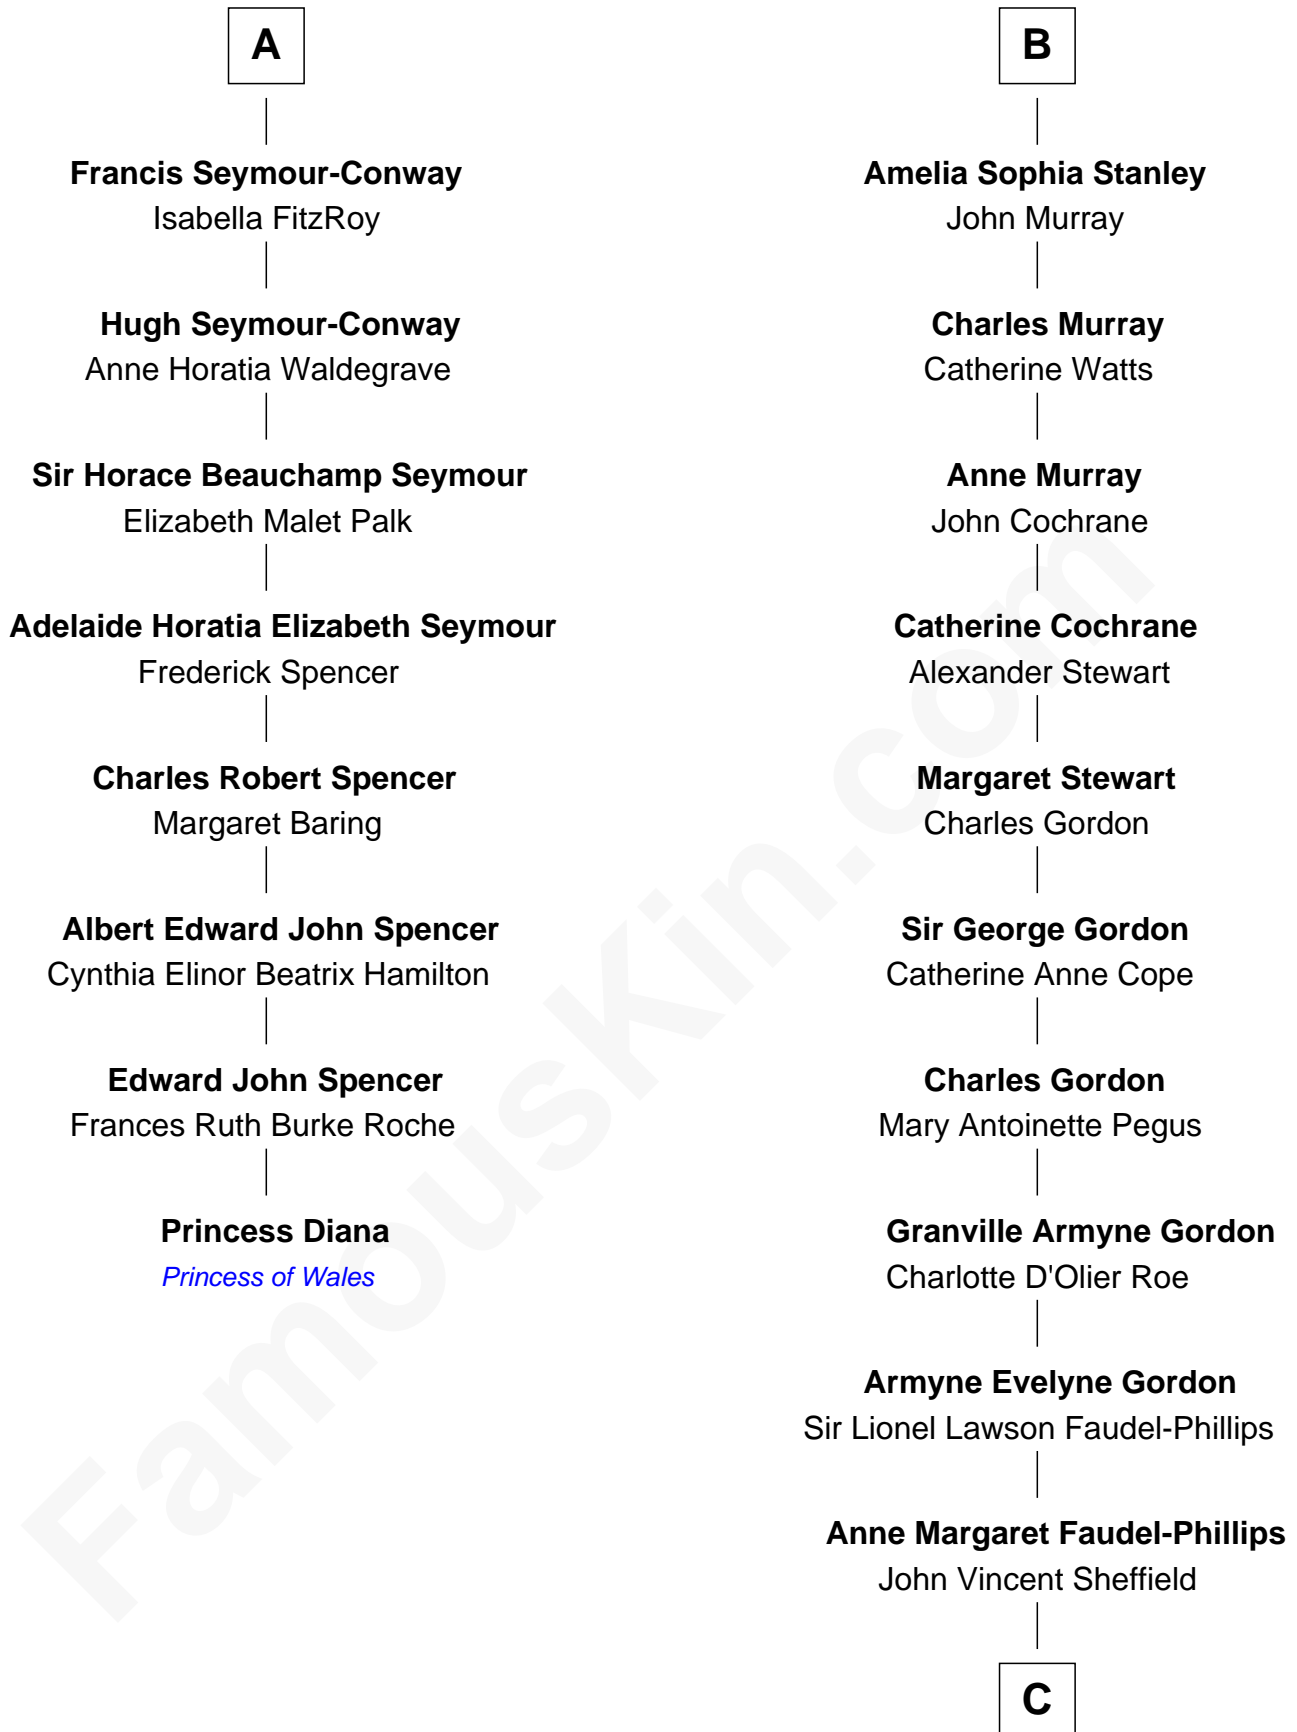

FamousKin.com

Relationship Chart of

Princess Diana

Princess of Wales

14th cousin 5 times removed of

Cara Delevingne
Fashion Model and Movie Actress

C

Jane Armyne Sheffield
Sir Jocelyn Edward Greville Stevens

Pandora Anne Stevens
Charles Hamar Delevingne

Cara Delevingne
Model and Actress