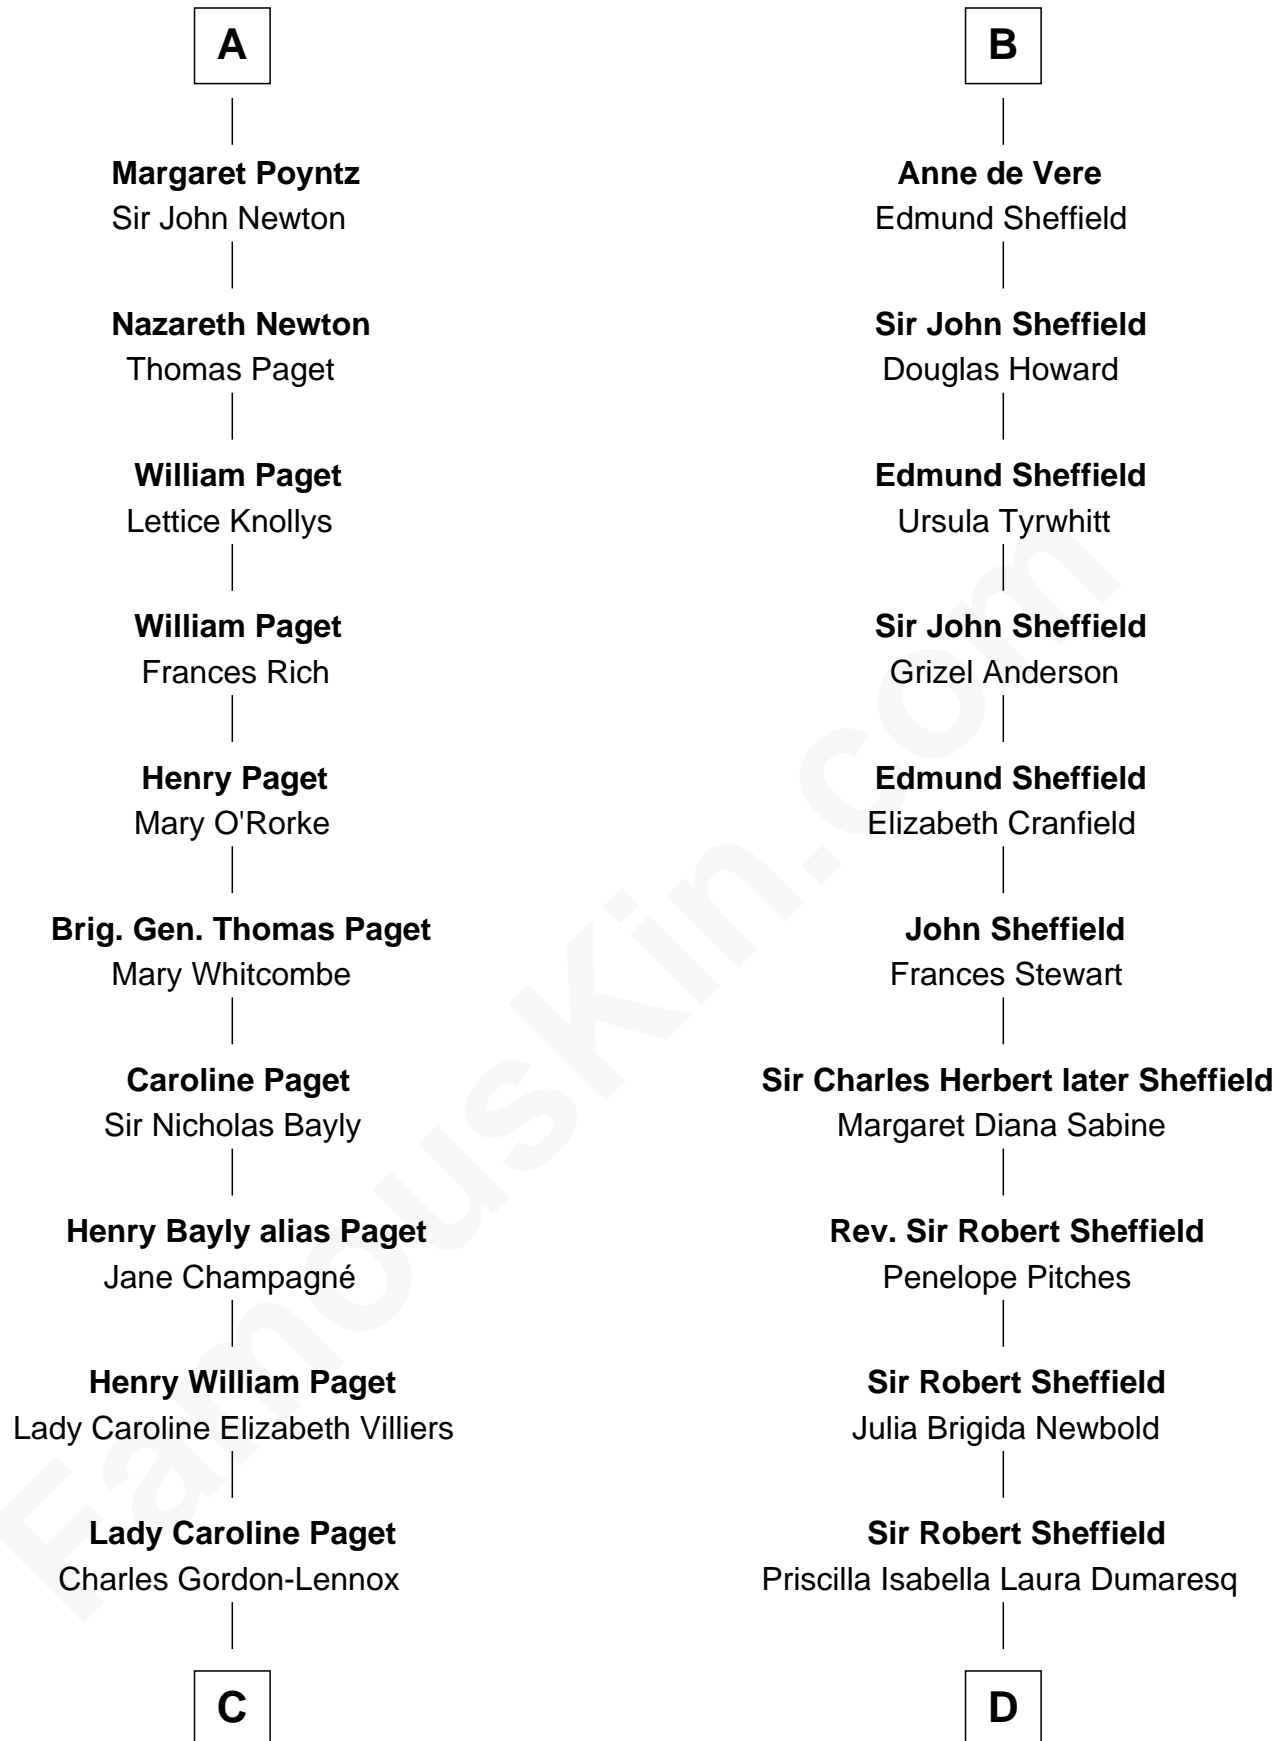

FamousKin.com Relationship Chart of

Princess Diana

Princess of Wales

21st cousin of

Cara Delevingne

Fashion Model and Movie Actress

Sir Hugh de Courtenay

Eleanor le Despencer

Sir Robert de Vere

John de Vere

Alice Colbroke

John de Vere

Elizabeth Trussel

B

C

Cecilia Catherine Gordon-Lennox

Charles George Bingham

Rosalind Cecilia Caroline Bingham

James Albert Edward Hamilton

Cynthia Elinor Beatrix Hamilton

Albert Edward John Spencer

Edward John Spencer

Frances Ruth Burke Roche

Princess Diana