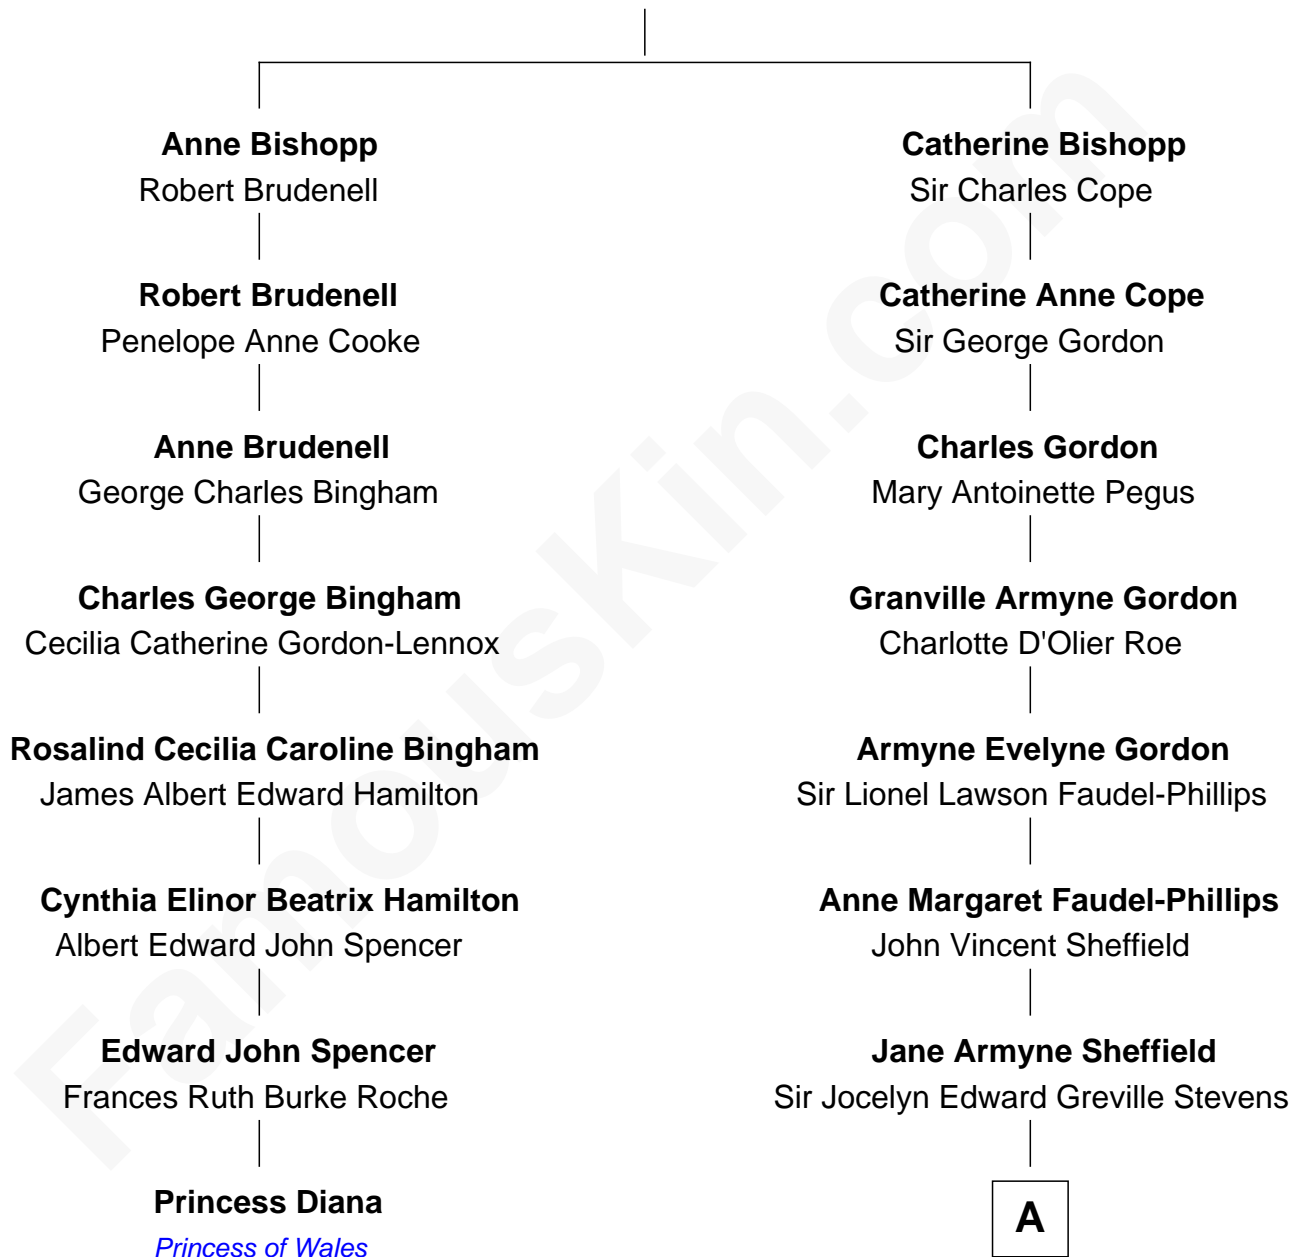

FamousKin.com Relationship Chart of

Princess Diana

Princess of Wales

7th cousin 1 time removed of

Cara Delevingne

Fashion Model and Movie Actress

Sir Cecil Bishopp

Anne Boscawen

A

Pandora Anne Stevens
Charles Hamar Delevingne

Cara Delevingne
Model and Actress

FamousKin.com