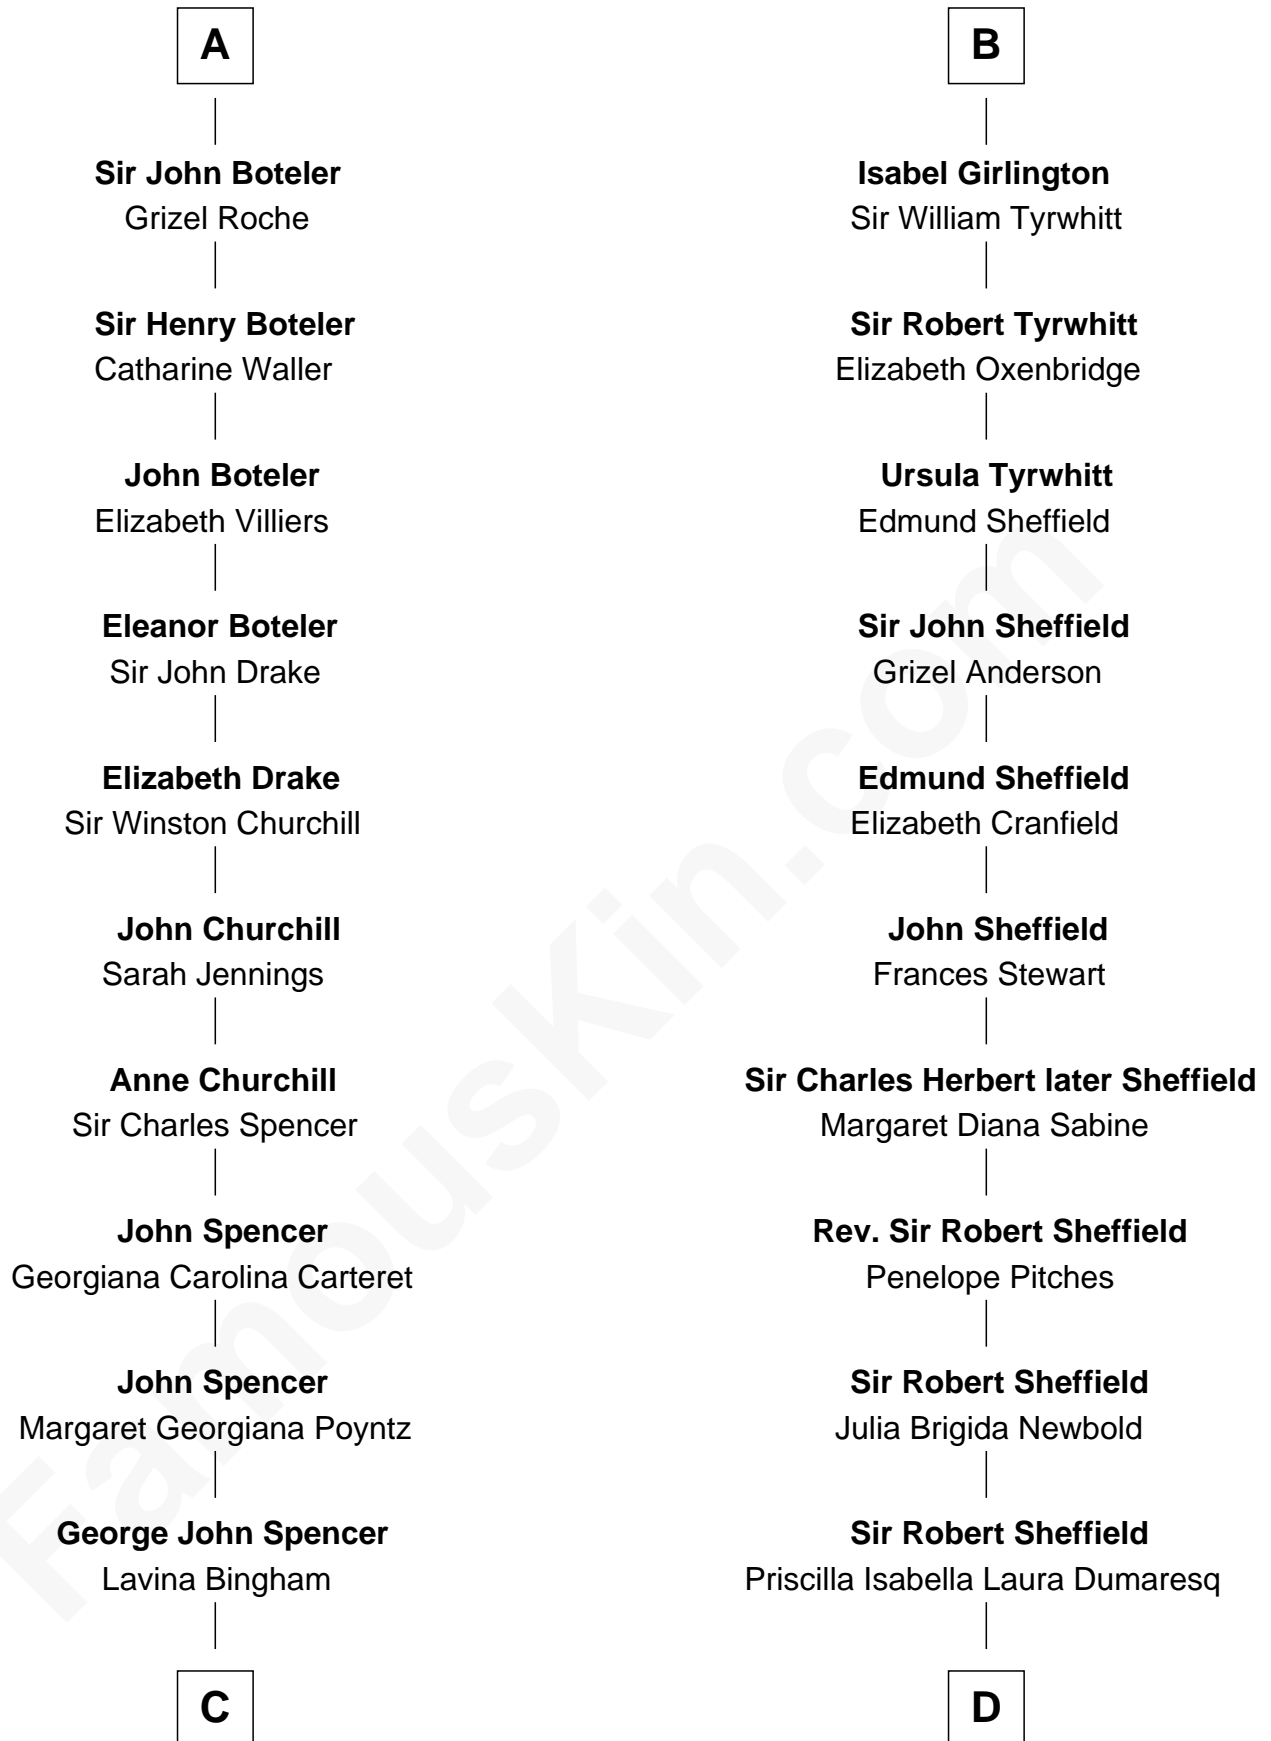

FamousKin.com Relationship Chart of

Princess Diana

Princess of Wales

21st cousin of

Cara Delevingne

Fashion Model and Movie Actress

Sir Walter de Norwich

C

Frederick Spencer

Adelaide Horatia Elizabeth Seymour

Charles Robert Spencer

Margaret Baring

Albert Edward John Spencer

Cynthia Elinor Beatrix Hamilton

Edward John Spencer

Frances Ruth Burke Roche