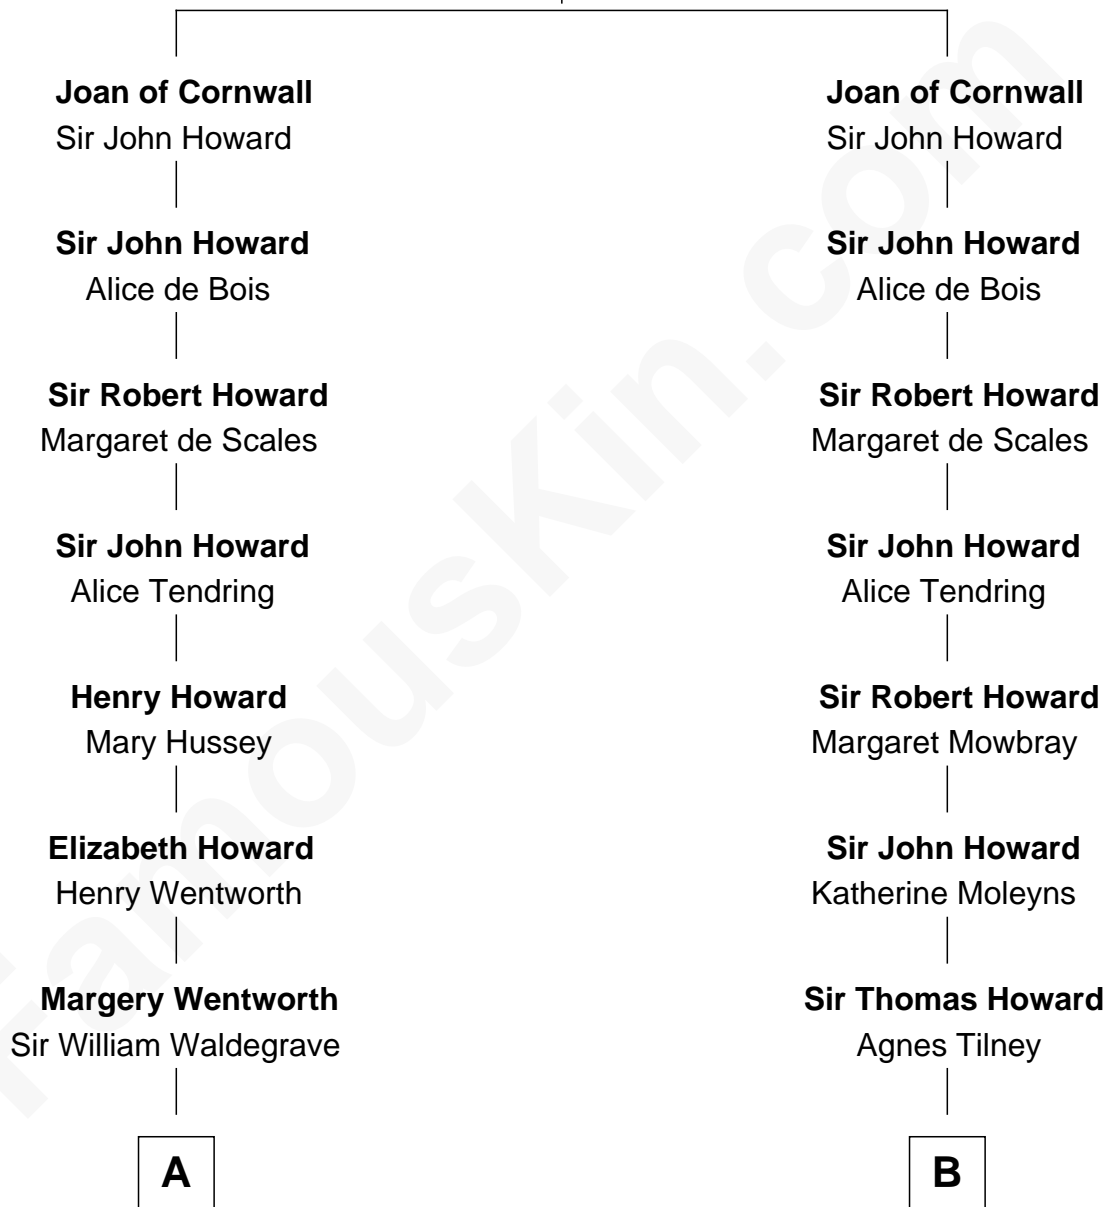

# FamousKin.com Relationship Chart of

**Princess Diana**

*Princess of Wales*

21st cousin of

**Cara Delevingne**

*Fashion Model and Movie Actress*

**Sir Richard of Cornwall**

Joan - - - - -

**C**

**Frederick Spencer**

Adelaide Horatia Elizabeth Seymour

**Charles Robert Spencer**

Margaret Baring

**Albert Edward John Spencer**

Cynthia Elinor Beatrix Hamilton

**Edward John Spencer**

Frances Ruth Burke Roche

**Princess Diana**

*Princess of Wales*

**D**

**Sir Berkeley Digby George Sheffield**

Julia Mary de Tuyll van Serooskerken

**John Vincent Sheffield**

Anne Margaret Faudel-Phillips