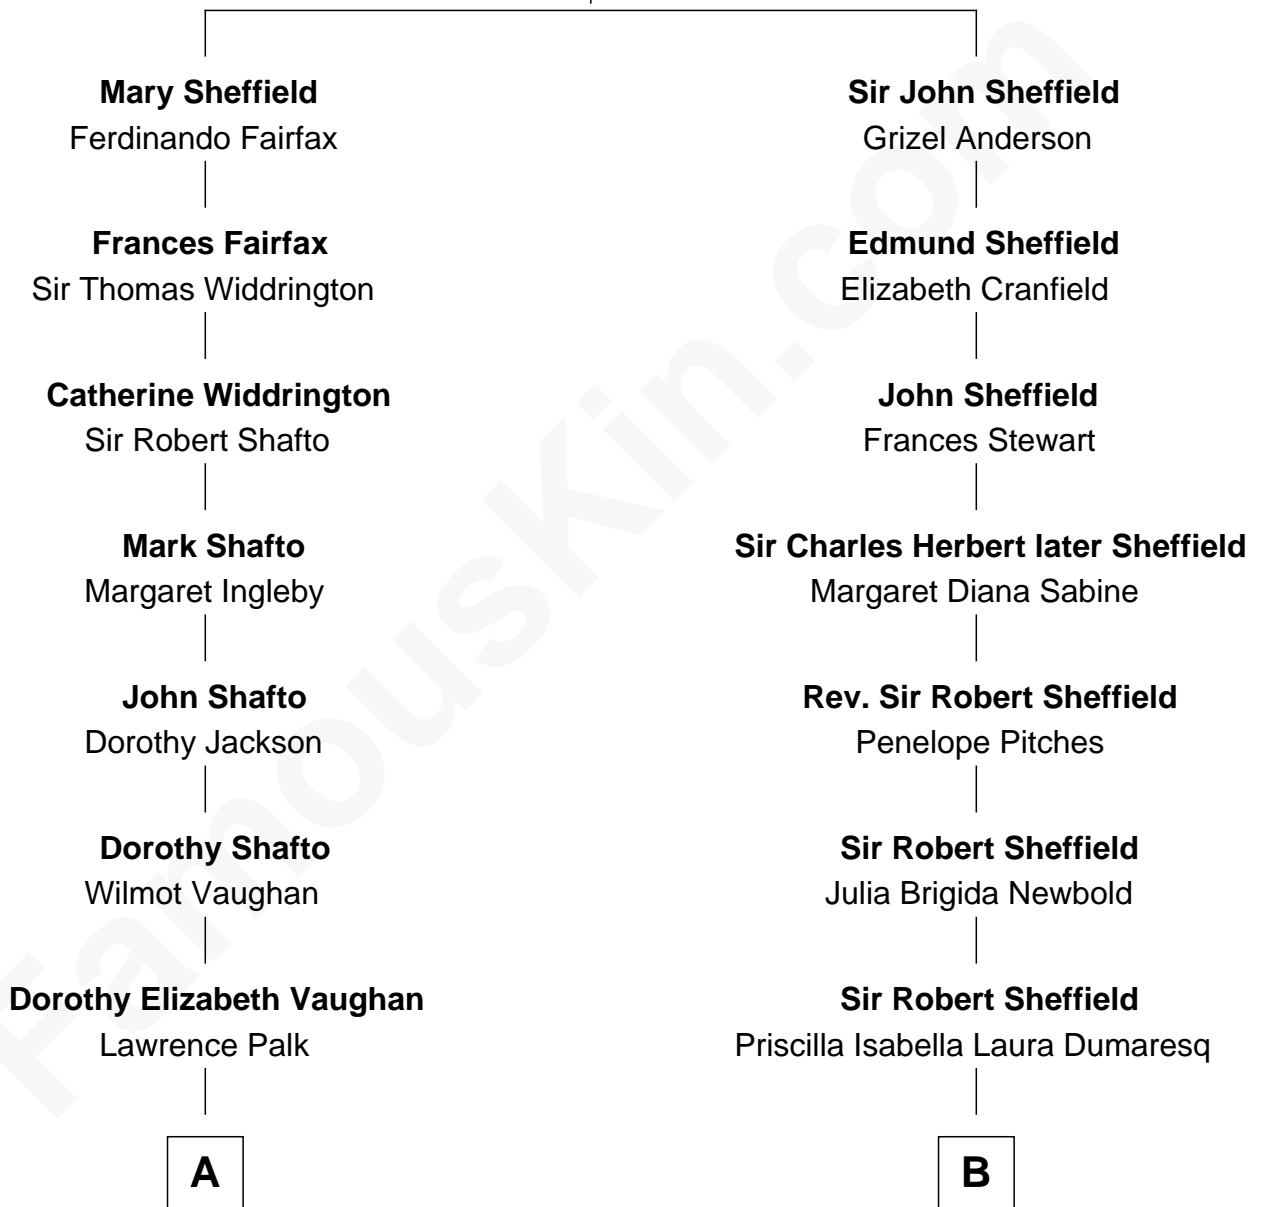

# FamousKin.com Relationship Chart of

**Princess Diana**

*Princess of Wales*

11th cousin 1 time removed of

**Cara Delevingne**

*Fashion Model and Movie Actress*

**Edmund Sheffield**

Ursula Tyrwhitt

**A**

**Elizabeth Malet Palk**

Sir Horace Beauchamp Seymour

**Adelaide Horatia Elizabeth Seymour**

Frederick Spencer

**Charles Robert Spencer**

Margaret Baring

**Albert Edward John Spencer**