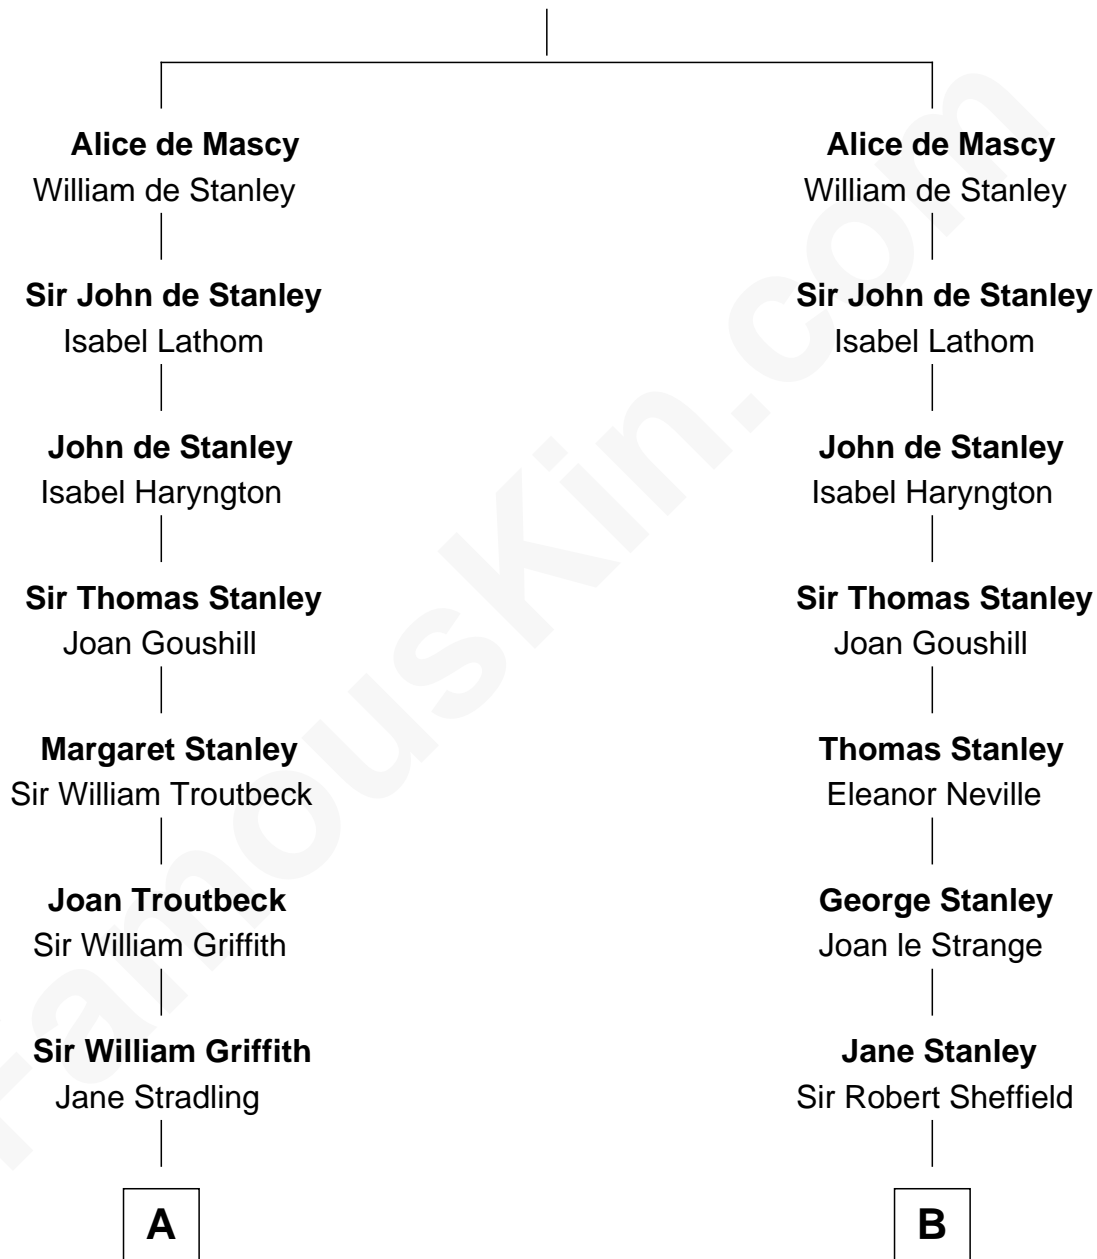

FamousKin.com Relationship Chart of

Princess Diana

Princess of Wales

21st cousin of

Cara Delevingne

Fashion Model and Movie Actress

Hugh de Mascy

C

Cecilia Catherine Gordon-Lennox

Charles George Bingham

Rosalind Cecilia Caroline Bingham

James Albert Edward Hamilton

Cynthia Elinor Beatrix Hamilton

Albert Edward John Spencer

Edward John Spencer

Frances Ruth Burke Roche

Princess Diana

Princess of Wales

D

Sir Berkeley Digby George Sheffield

Julia Mary de Tuyll van Serooskerken

John Vincent Sheffield

Anne Margaret Faudel-Phillips

Jane Armyne Sheffield