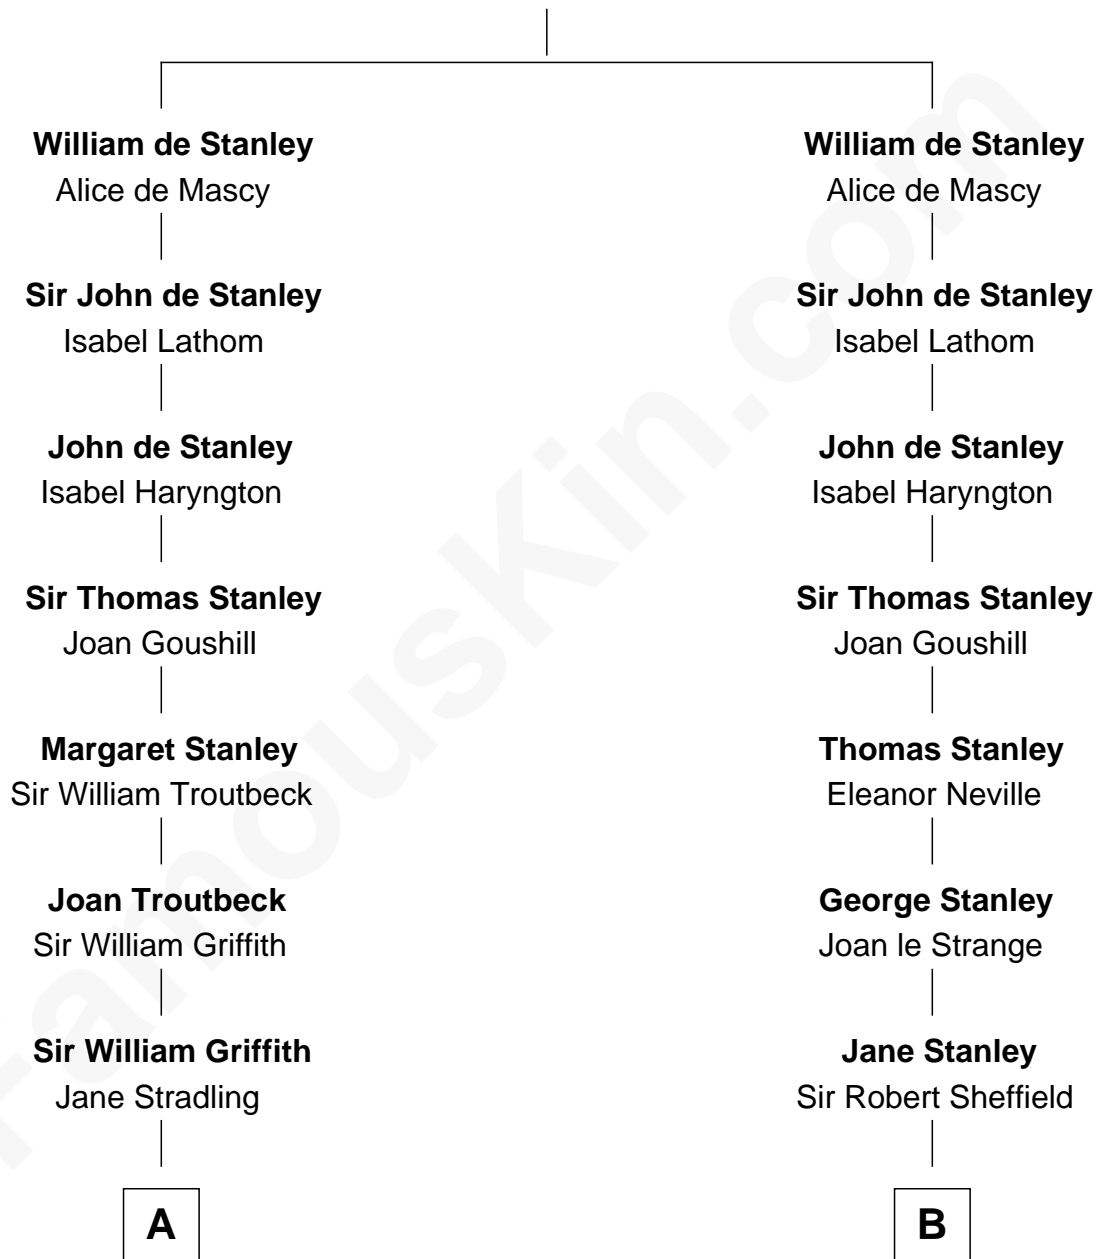

# FamousKin.com Relationship Chart of

**Princess Diana**

*Princess of Wales*

21st cousin of

**Cara Delevingne**

*Fashion Model and Movie Actress*

**John de Stanley**

Mabel Hawkset

**C**

**Cecilia Catherine Gordon-Lennox**

Charles George Bingham

**Rosalind Cecilia Caroline Bingham**

James Albert Edward Hamilton

**Cynthia Elinor Beatrix Hamilton**

Albert Edward John Spencer

**Edward John Spencer**

Frances Ruth Burke Roche

**Princess Diana**

*Princess of Wales*

**D**

**Sir Berkeley Digby George Sheffield**

Julia Mary de Tuyll van Serooskerken

**John Vincent Sheffield**

Anne Margaret Faudel-Phillips