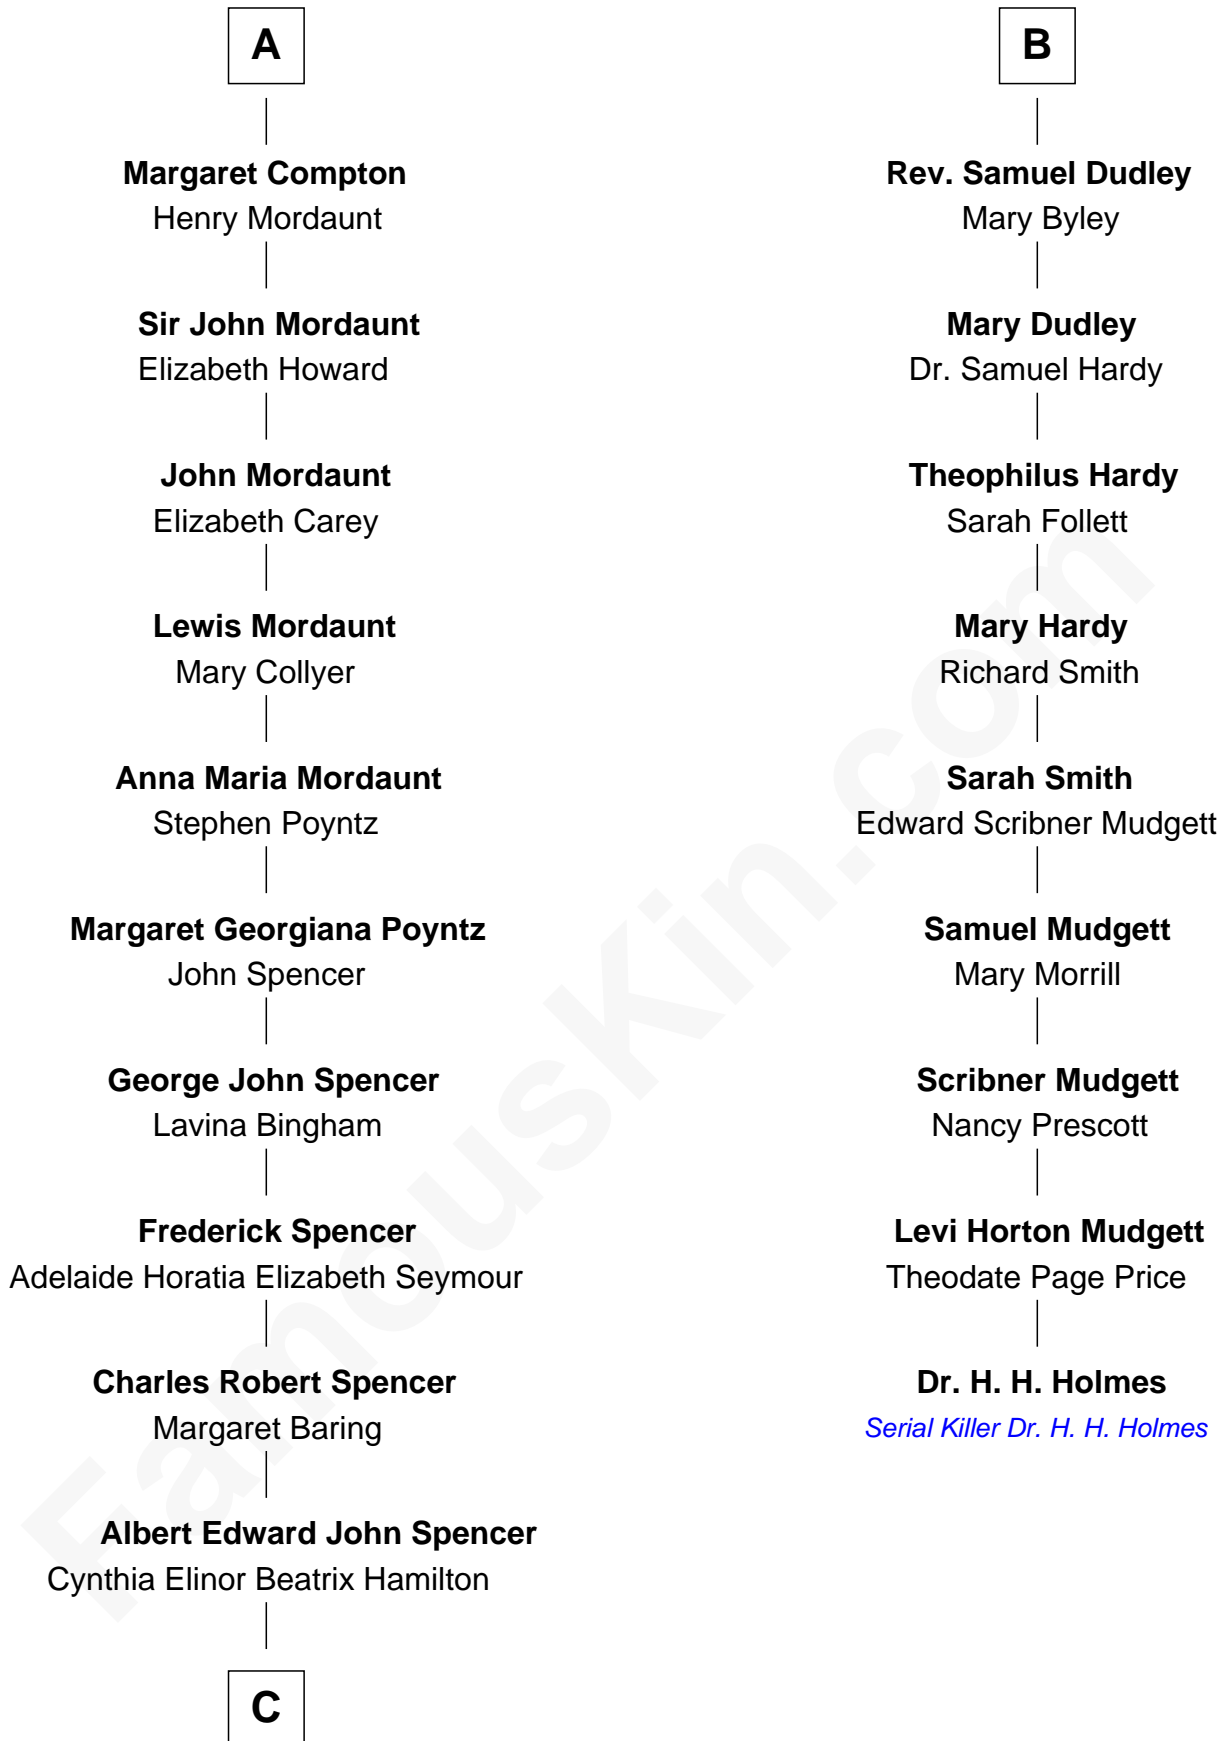

FamousKin.com

Relationship Chart of

Princess Diana

Princess of Wales

15th cousin 3 times removed of

Dr. H. H. Holmes
Serial Killer aka "Devil in the White City"

C

Edward John Spencer
Frances Ruth Burke Roche

Princess Diana
Princess of Wales

FamousKin.com