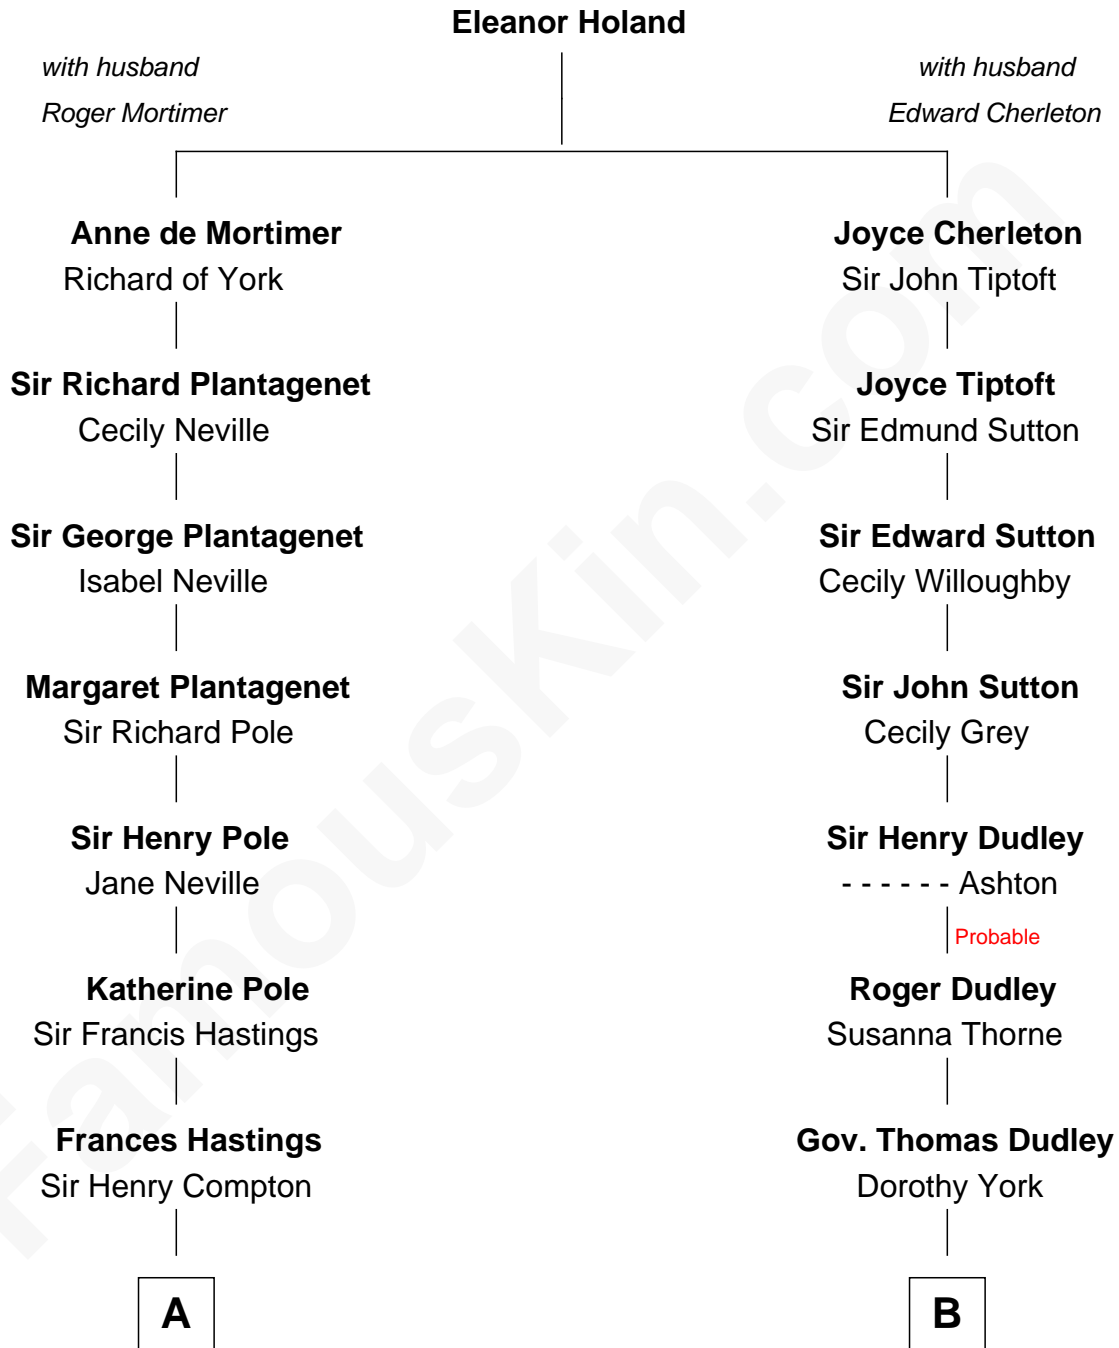

FamousKin.com

Relationship Chart of

Princess Diana

Princess of Wales

15th cousin 3 times removed of

Dr. H. H. Holmes
Serial Killer aka "Devil in the White City"

C

Edward John Spencer
Frances Ruth Burke Roche

Princess Diana
Princess of Wales

FamousKin.com