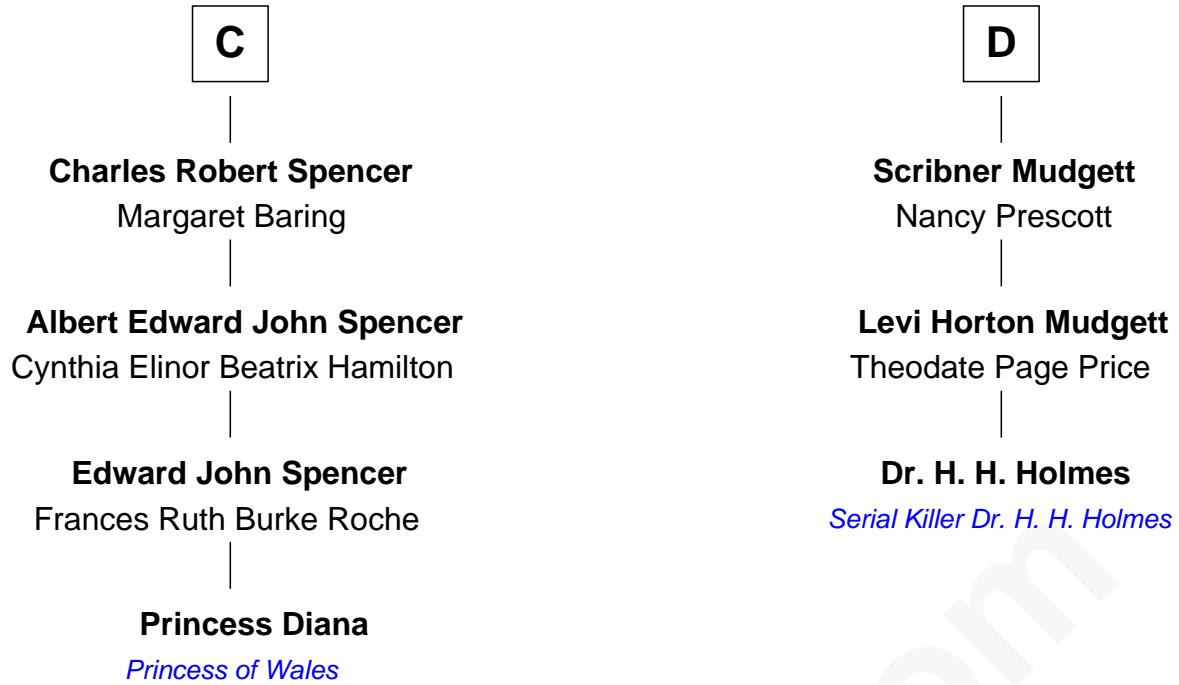

FamousKin.com Relationship Chart of

Princess Diana

Princess of Wales

19th cousin 1 time removed of

Dr. H. H. Holmes

Serial Killer aka "Devil in the White City"

FamousKin.com