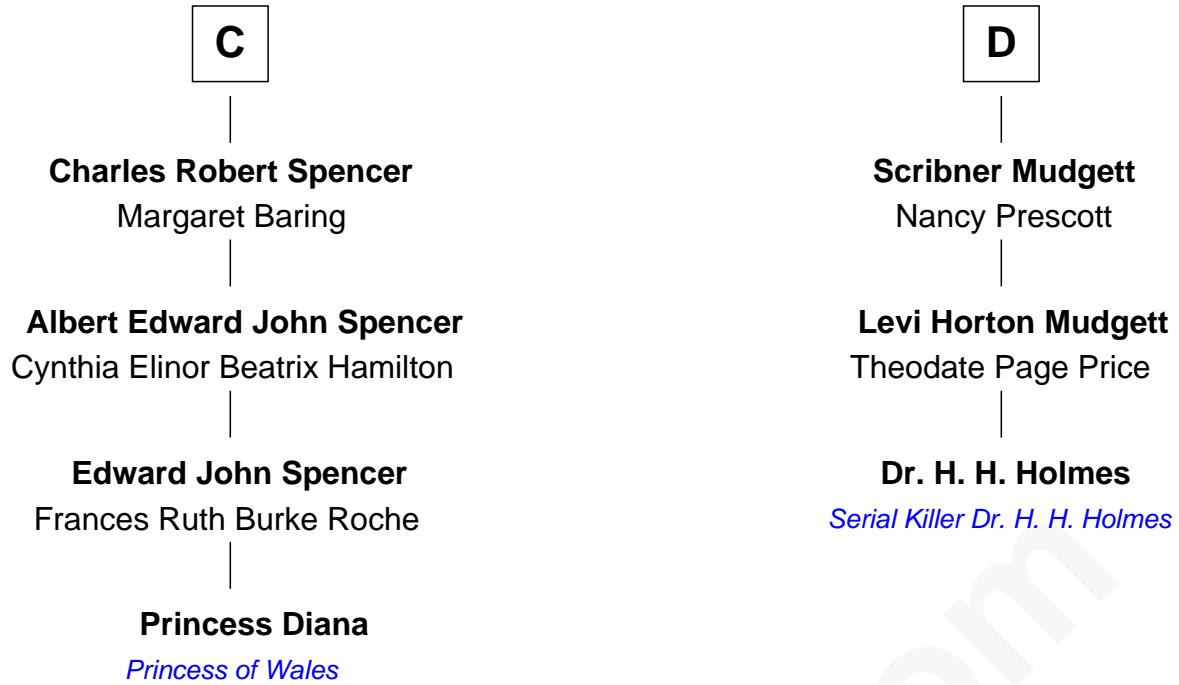

# FamousKin.com Relationship Chart of

**Princess Diana**

*Princess of Wales*

19th cousin 1 time removed of

**Dr. H. H. Holmes**

*Serial Killer aka "Devil in the White City"*

**Edmund Plantagenet**

Blanche of Artois

FamousKin.com