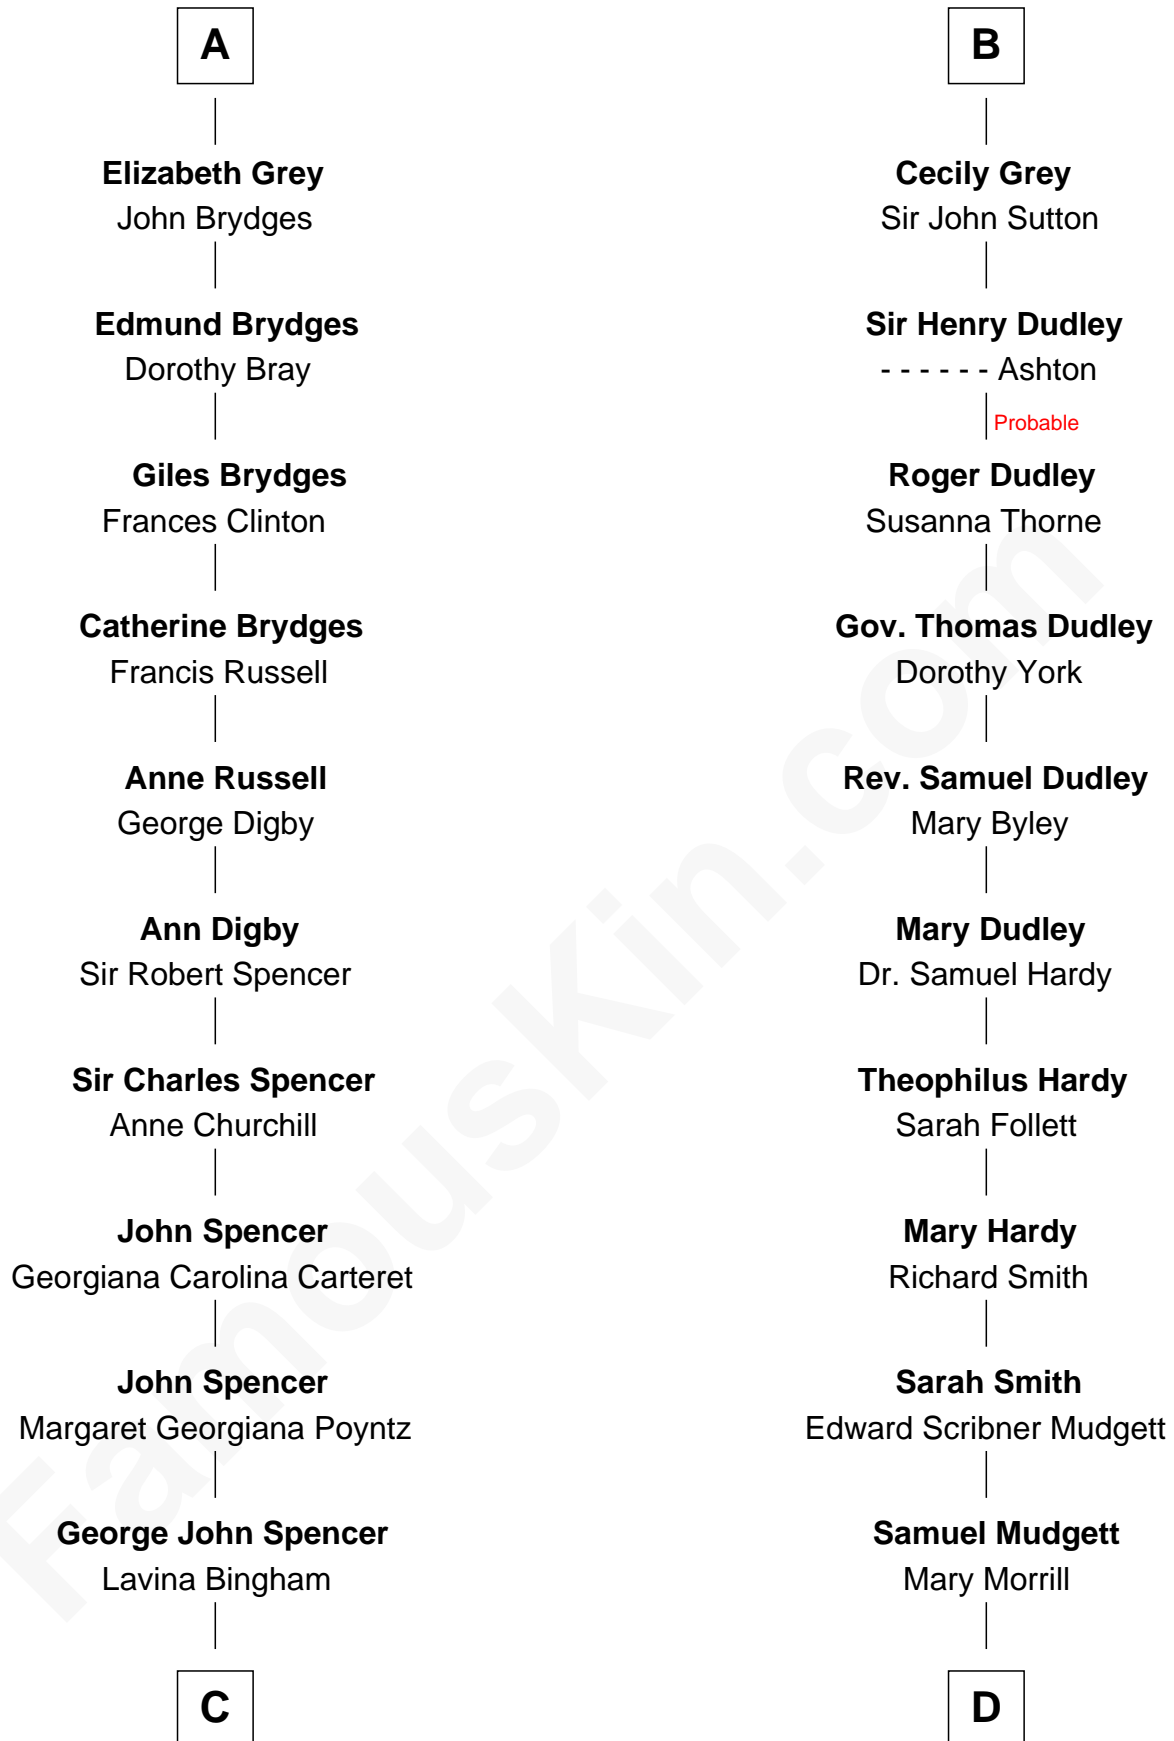

FamousKin.com Relationship Chart of

Princess Diana

Princess of Wales

19th cousin 2 times removed of

Dr. H. H. Holmes

Serial Killer aka "Devil in the White City"

C

Frederick Spencer

Adelaide Horatia Elizabeth Seymour

Charles Robert Spencer

Margaret Baring

Albert Edward John Spencer

Cynthia Elinor Beatrix Hamilton

Edward John Spencer

Frances Ruth Burke Roche

Princess Diana

Princess of Wales

D

Scribner Mudgett

Nancy Prescott

Levi Horton Mudgett

Theodate Page Price

Dr. H. H. Holmes

Serial Killer Dr. H. H. Holmes