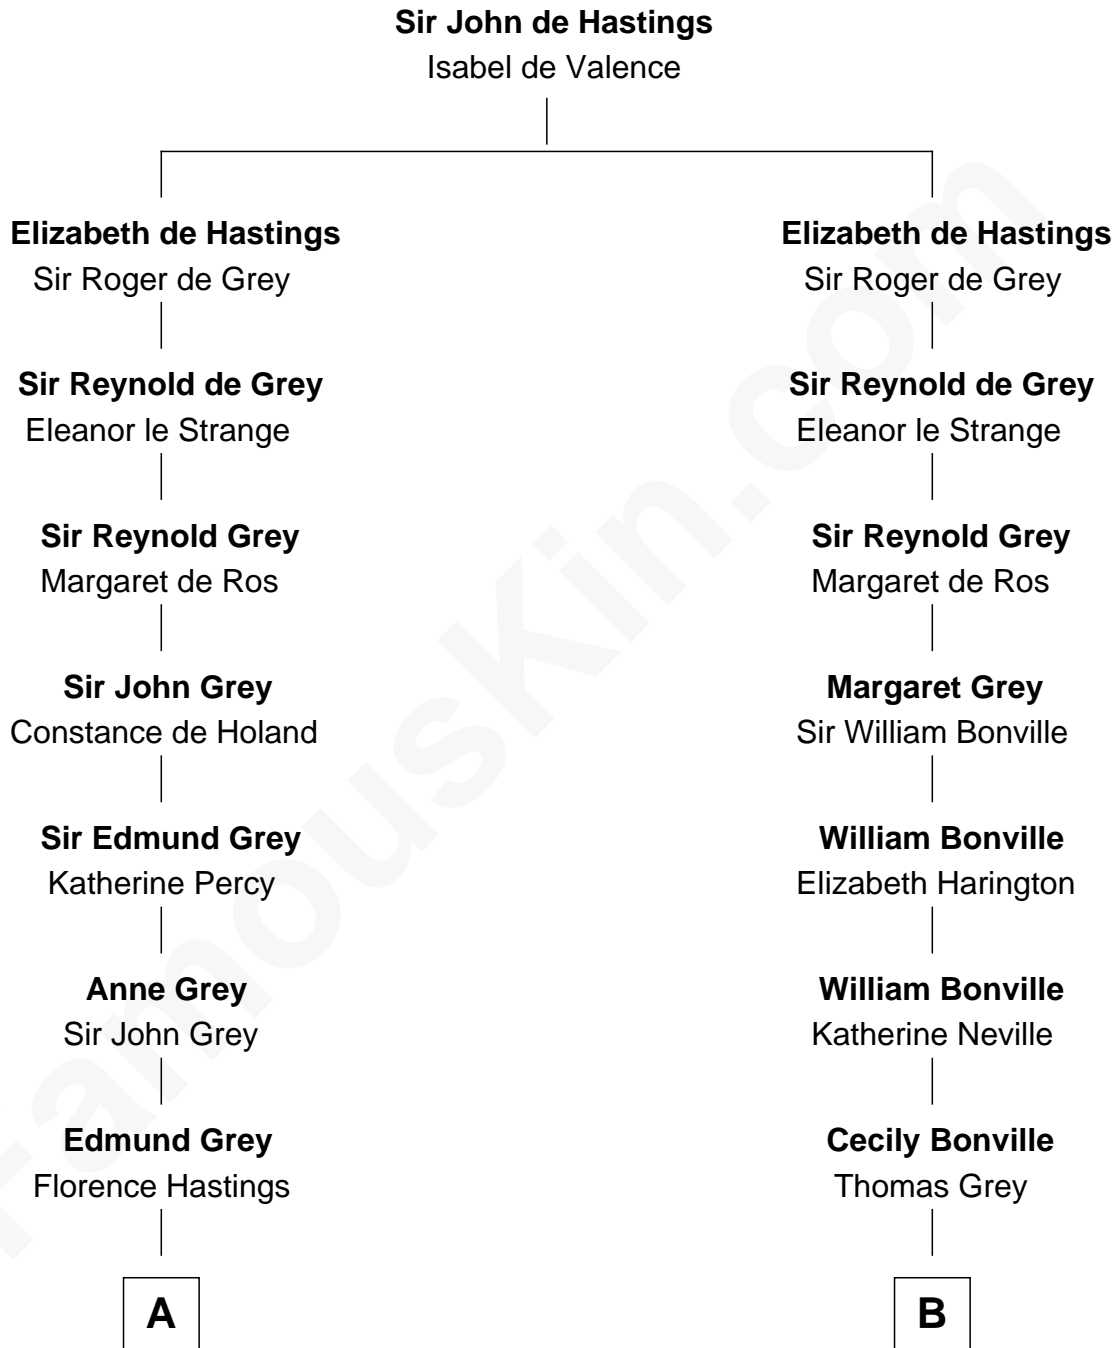

FamousKin.com Relationship Chart of

Princess Diana

Princess of Wales

19th cousin 2 times removed of

Dr. H. H. Holmes

Serial Killer aka "Devil in the White City"

C

Frederick Spencer

Adelaide Horatia Elizabeth Seymour

Charles Robert Spencer

Margaret Baring

Albert Edward John Spencer

Cynthia Elinor Beatrix Hamilton

Edward John Spencer

Frances Ruth Burke Roche

Princess Diana

Princess of Wales

D

Scribner Mudgett

Nancy Prescott

Levi Horton Mudgett

Theodate Page Price

Dr. H. H. Holmes

Serial Killer Dr. H. H. Holmes