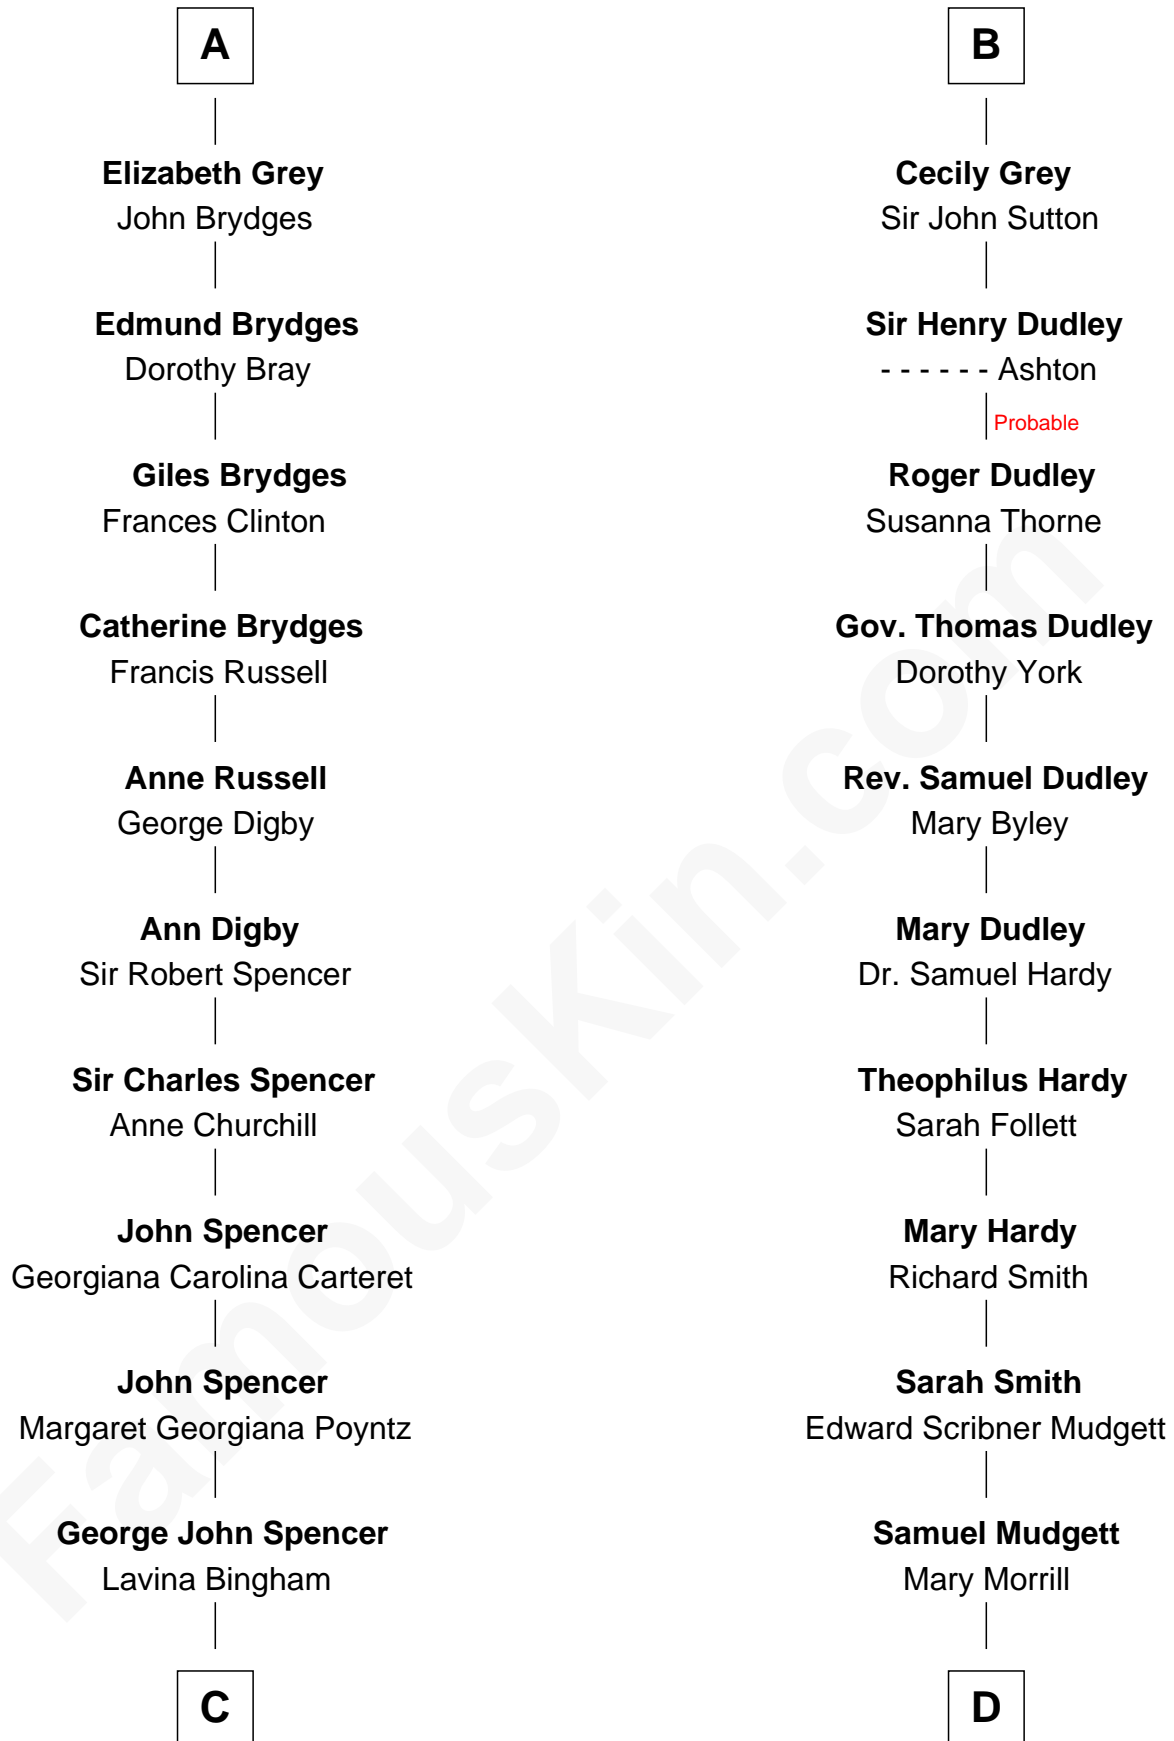

## Relationship Chart of

### Princess Diana

Princess of Wales

19th cousin 2 times removed of

**Dr. H. H. Holmes**  
Serial Killer aka "Devil in the White City"

**C**

**Frederick Spencer**

Adelaide Horatia Elizabeth Seymour

**Charles Robert Spencer**

Margaret Baring

**Albert Edward John Spencer**

Cynthia Elinor Beatrix Hamilton

**Edward John Spencer**

Frances Ruth Burke Roche

**Princess Diana**

*Princess of Wales*

**D**

**Scribner Mudgett**

Nancy Prescott

**Levi Horton Mudgett**

Theodate Page Price

**Dr. H. H. Holmes**

*Serial Killer Dr. H. H. Holmes*

FamousKin.com