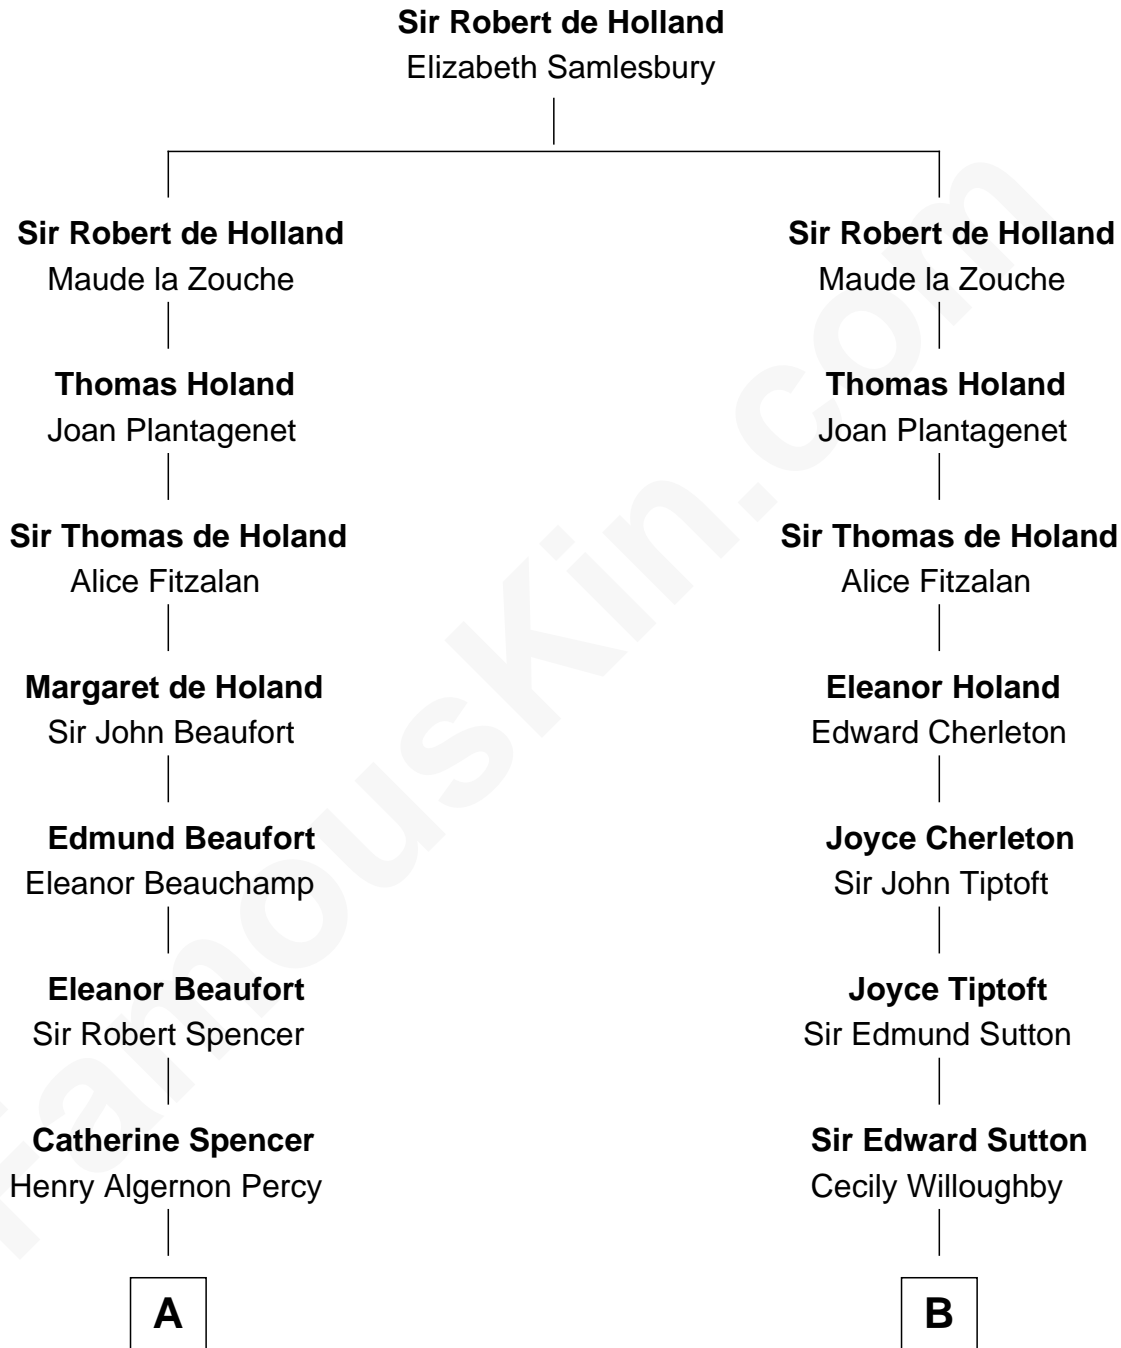

FamousKin.com

Relationship Chart of

Princess Diana

Princess of Wales

19th cousin 2 times removed of

Dr. H. H. Holmes
Serial Killer aka "Devil in the White City"

C

Frederick Spencer

Adelaide Horatia Elizabeth Seymour

Charles Robert Spencer

Margaret Baring

Albert Edward John Spencer

Cynthia Elinor Beatrix Hamilton

Edward John Spencer

Frances Ruth Burke Roche

Princess Diana

Princess of Wales

D

Scribner Mudgett

Nancy Prescott

Levi Horton Mudgett

Theodate Page Price

Dr. H. H. Holmes

Serial Killer Dr. H. H. Holmes