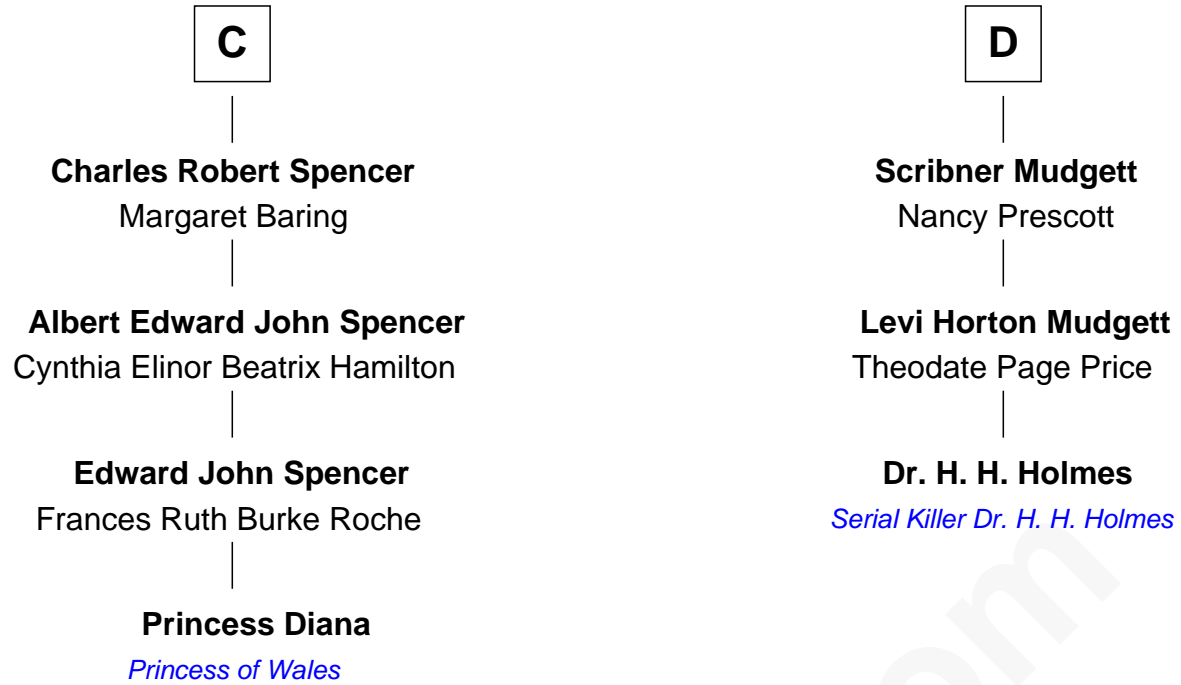

# FamousKin.com Relationship Chart of

**Princess Diana**

*Princess of Wales*

19th cousin 1 time removed of

**Dr. H. H. Holmes**

*Serial Killer aka "Devil in the White City"*

**Sir Patrick de Chaworth**

Isabella de Beauchamp

Henry Plantagenet

**Eleanor Plantagenet**

Richard Fitzalan

**Alice Fitzalan**

Sir Thomas de Holand

**Eleanor Holand**

Edward Cherleton

**Joyce Cherleton**

Sir John Tiptoft

**Joyce Tiptoft**

Sir Edmund Sutton

**Sir Edward Sutton**

Cecily Willoughby

**B**

FamousKin.com