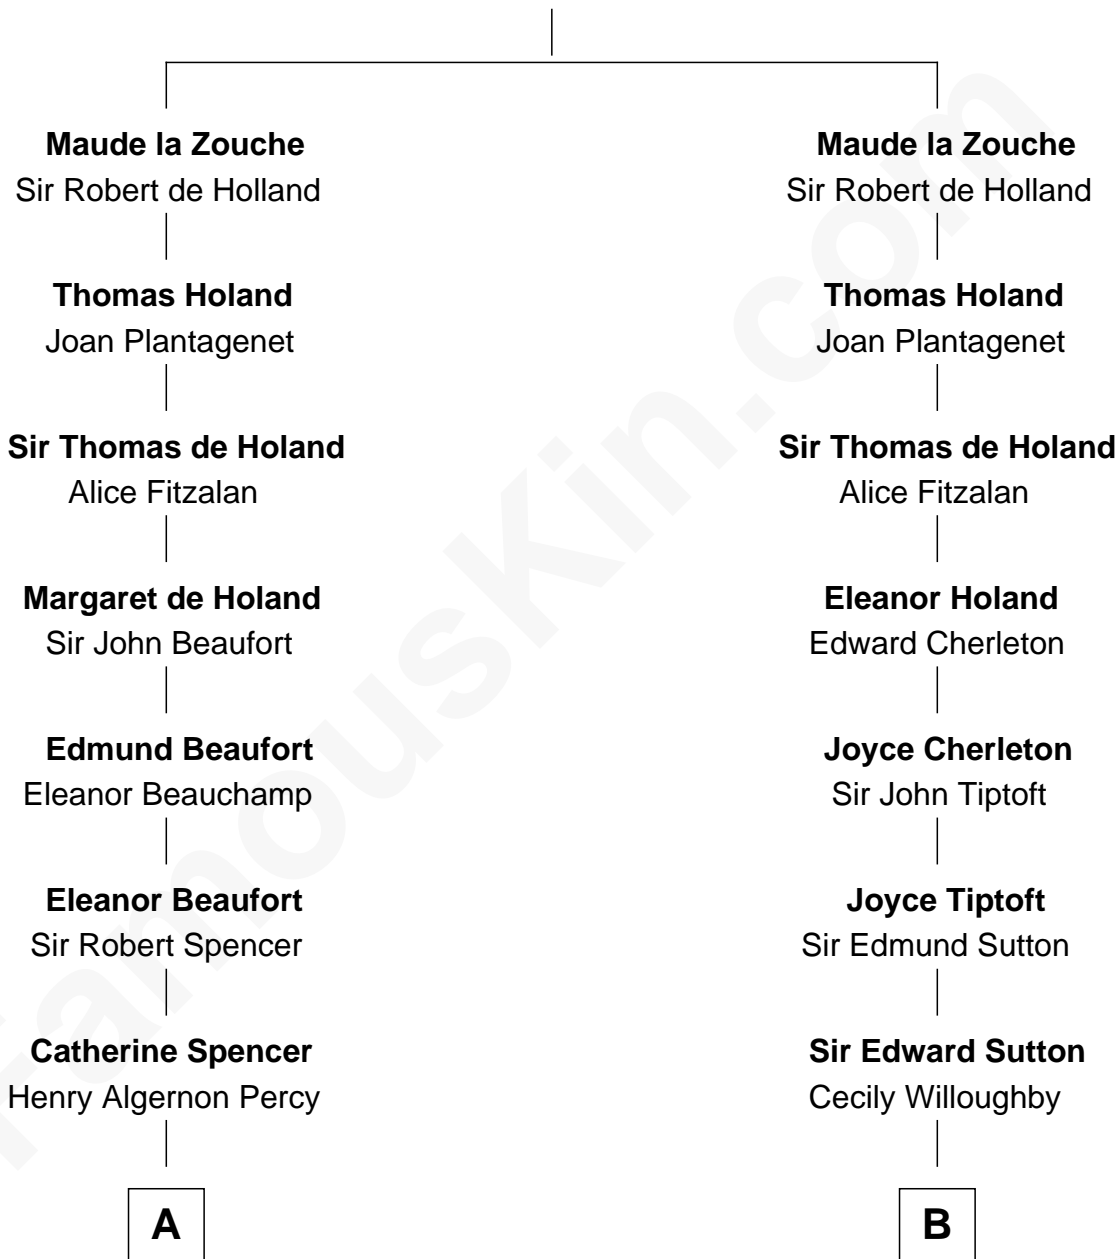

FamousKin.com Relationship Chart of

Princess Diana

Princess of Wales

19th cousin 2 times removed of

Dr. H. H. Holmes

Serial Killer aka "Devil in the White City"

Sir Alan la Zouche

Eleanor de Segrave

C

Frederick Spencer

Adelaide Horatia Elizabeth Seymour

Charles Robert Spencer

Margaret Baring

Albert Edward John Spencer

Cynthia Elinor Beatrix Hamilton

Edward John Spencer