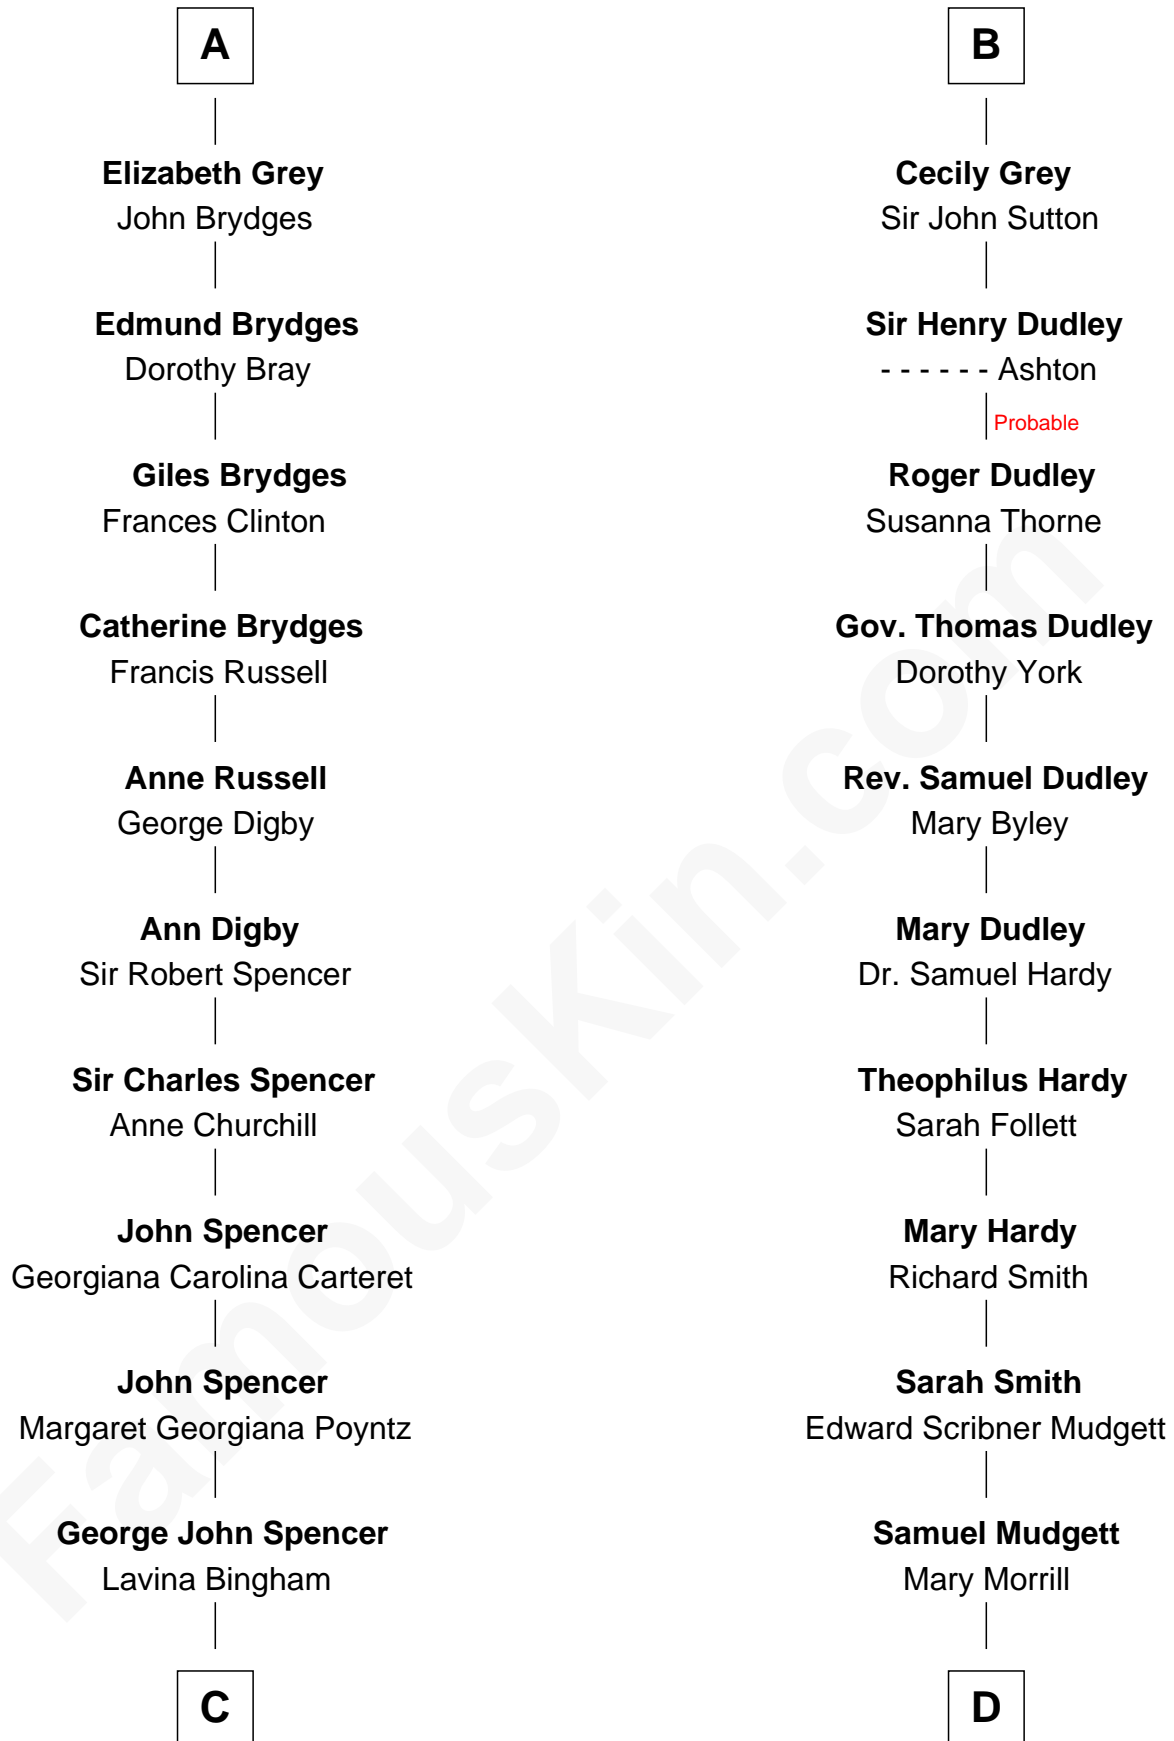

FamousKin.com Relationship Chart of

Princess Diana

Princess of Wales

19th cousin 2 times removed of

Dr. H. H. Holmes

Serial Killer aka "Devil in the White City"

Sir John de Grey

Maud de Verdun

Sir Roger de Grey
Elizabeth de Hastings

Sir Reynold de Grey
Eleanor le Strange

Sir Reynold Grey
Margaret de Ros

Sir John Grey
Constance de Holand

Sir Edmund Grey
Katherine Percy

Anne Grey
Sir John Grey

Edmund Grey
Florence Hastings

A

Sir Roger de Grey
Elizabeth de Hastings

Sir Reynold de Grey
Eleanor le Strange

Sir Reynold Grey
Margaret de Ros

Margaret Grey
Sir William Bonville

William Bonville
Elizabeth Harington

William Bonville
Katherine Neville

Cecily Bonville
Thomas Grey

B

C

Frederick Spencer

Adelaide Horatia Elizabeth Seymour

Charles Robert Spencer

Margaret Baring

Albert Edward John Spencer