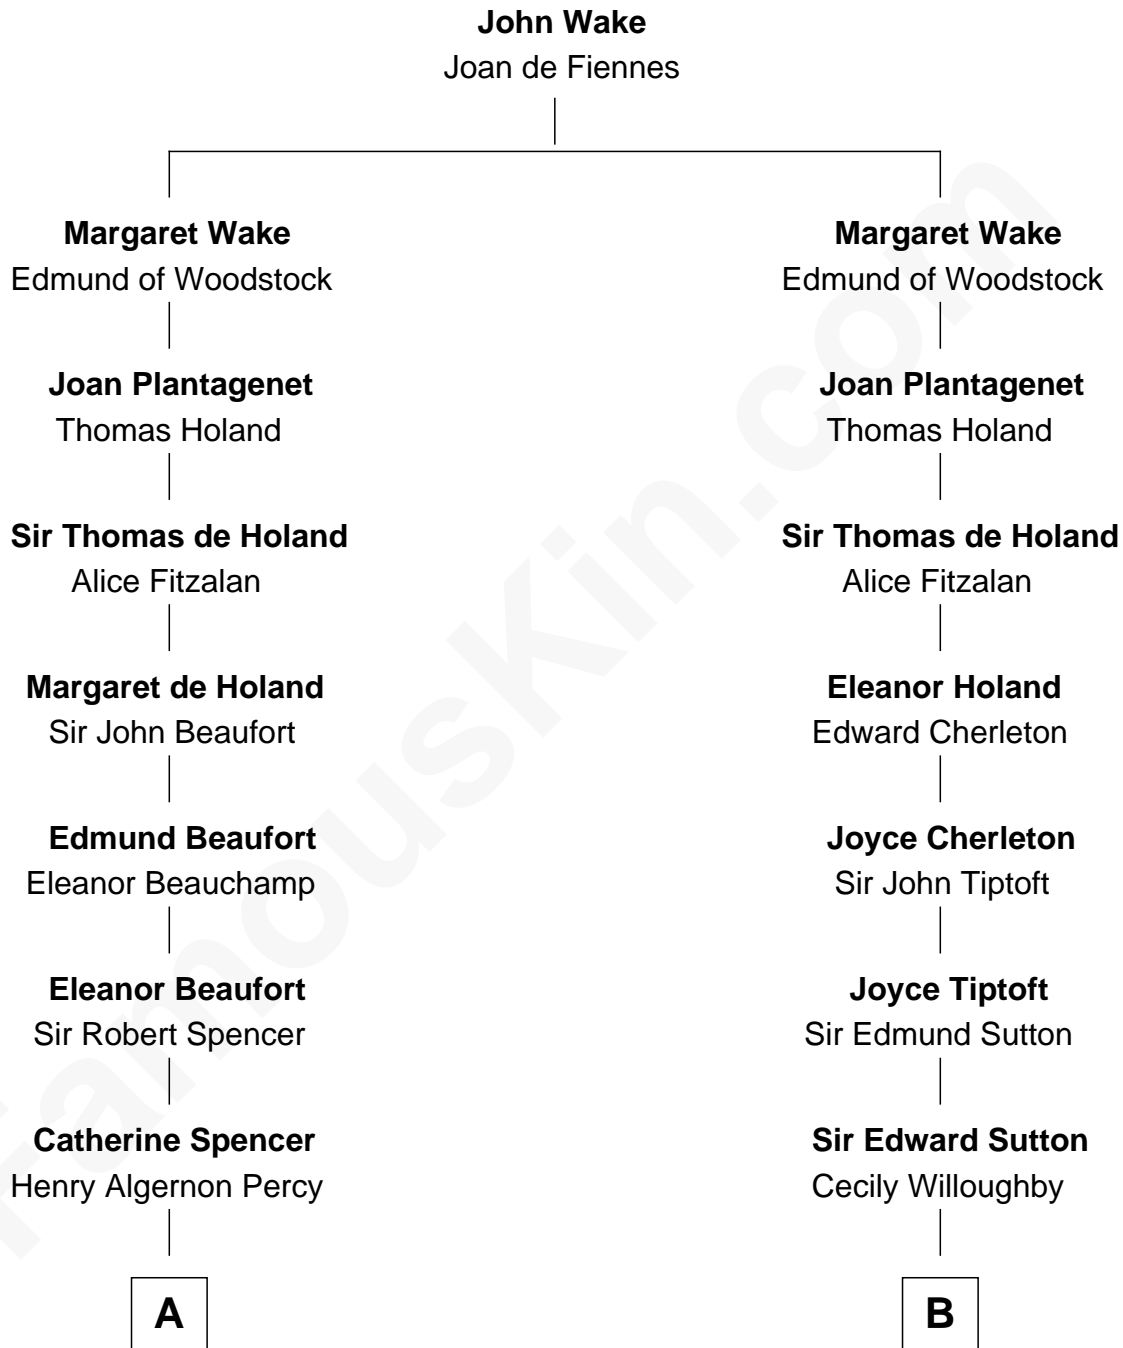

## Relationship Chart of

### Princess Diana

Princess of Wales

19th cousin 2 times removed of

**Dr. H. H. Holmes**  
Serial Killer aka "Devil in the White City"

**C**

**Frederick Spencer**

Adelaide Horatia Elizabeth Seymour

**Charles Robert Spencer**