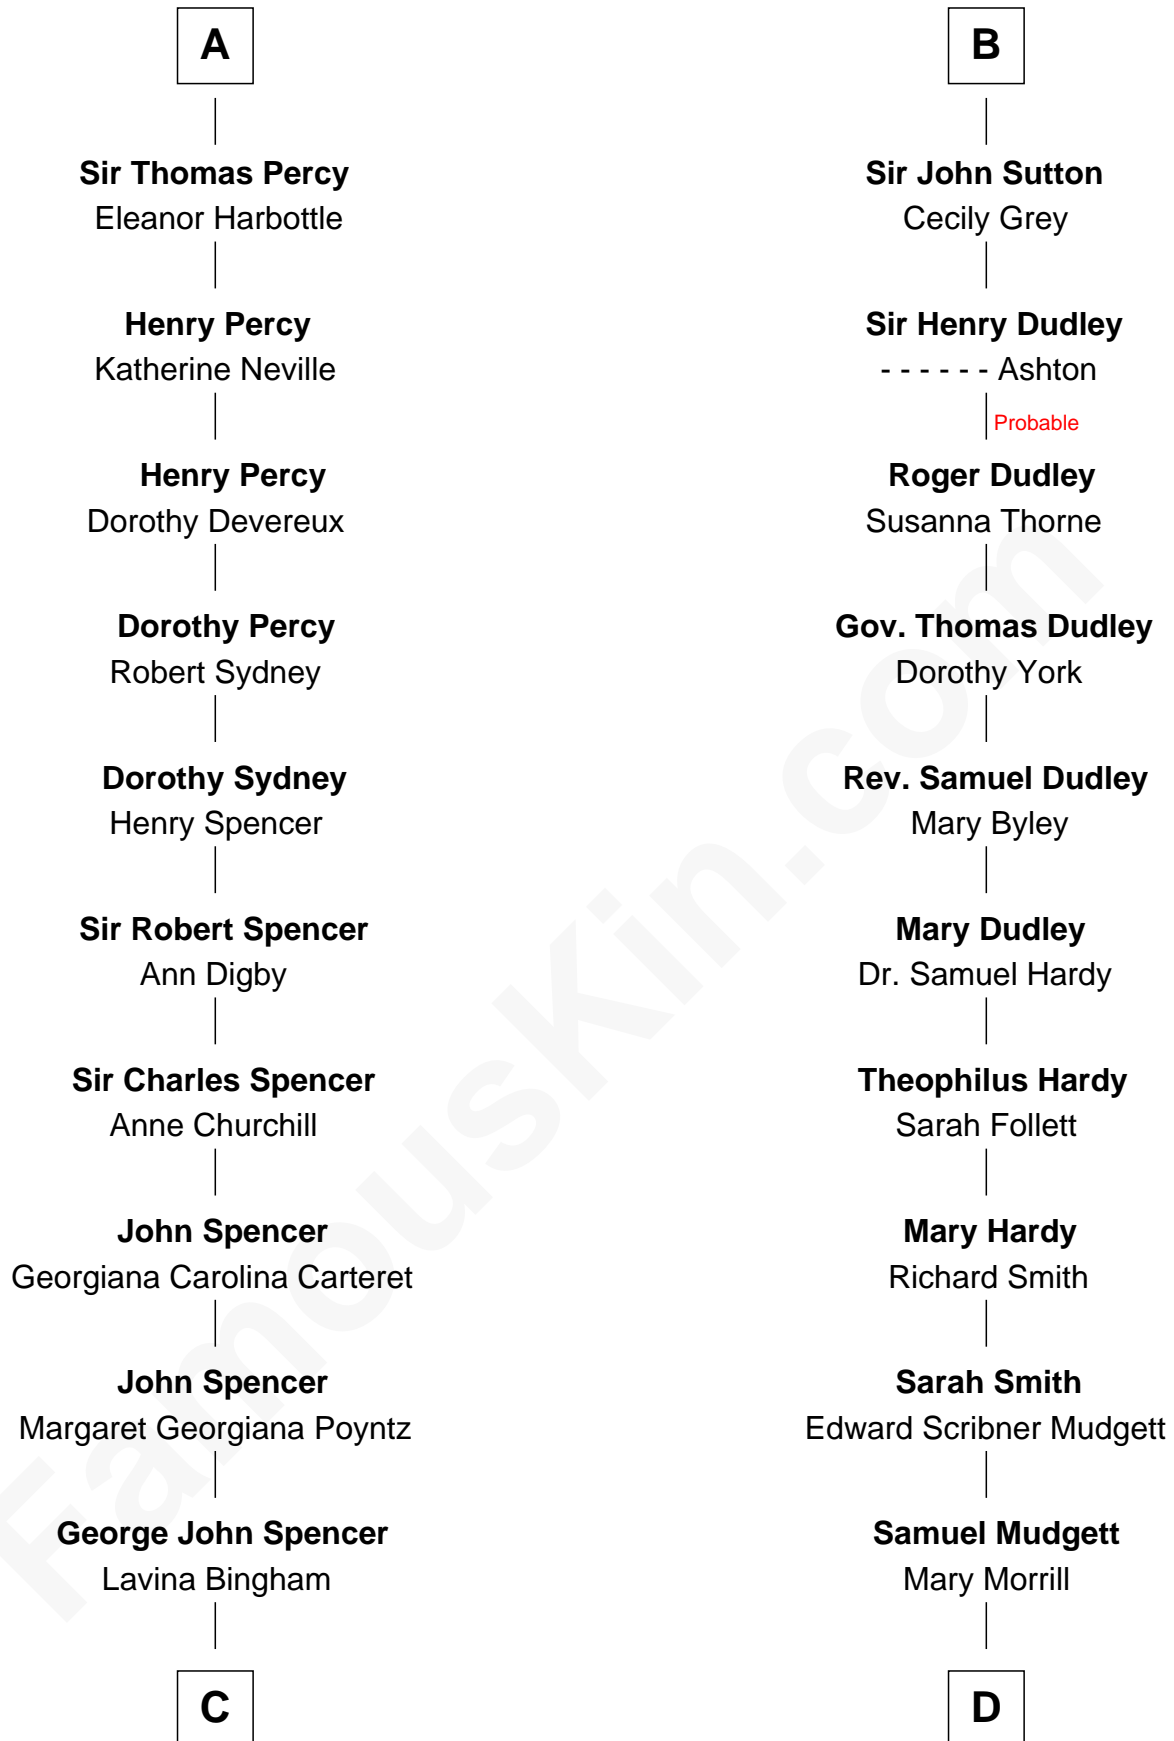

FamousKin.com Relationship Chart of

Princess Diana

Princess of Wales

19th cousin 2 times removed of

Dr. H. H. Holmes

Serial Killer aka "Devil in the White City"

C

Frederick Spencer

Adelaide Horatia Elizabeth Seymour

Charles Robert Spencer

Margaret Baring

Albert Edward John Spencer

Cynthia Elinor Beatrix Hamilton

Edward John Spencer

Frances Ruth Burke Roche

Princess Diana

Princess of Wales

D

Scribner Mudgett

Nancy Prescott

Levi Horton Mudgett

Theodate Page Price

Dr. H. H. Holmes

Serial Killer Dr. H. H. Holmes