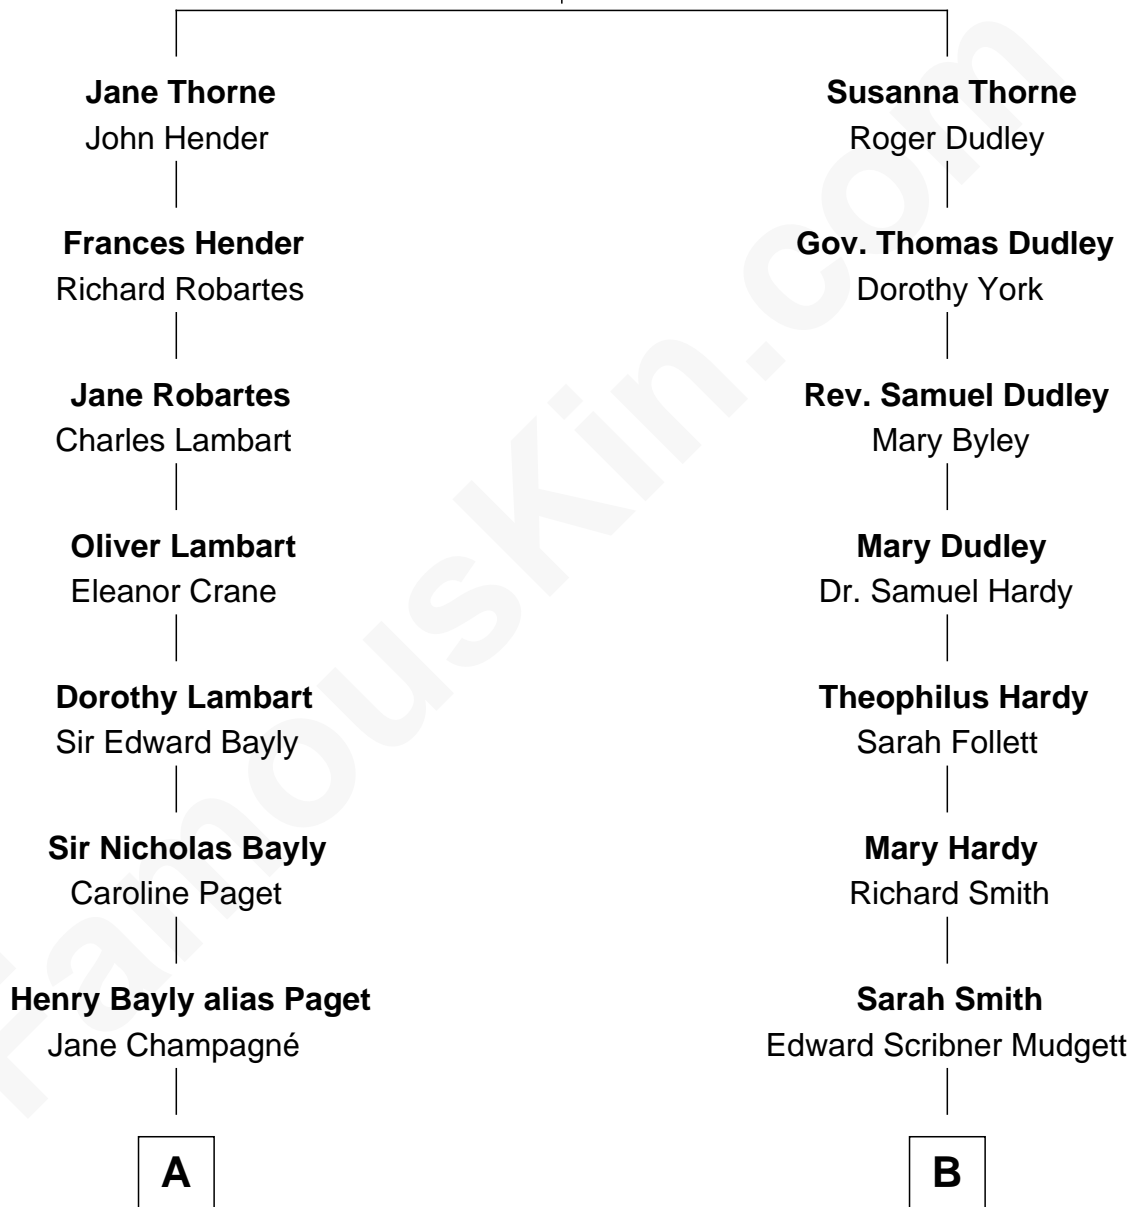

FamousKin.com

Relationship Chart of

Princess Diana

Princess of Wales

10th cousin 3 times removed of

Dr. H. H. Holmes
Serial Killer aka "Devil in the White City"

Thomas Thorne
 Mary Purefoy

A

Henry William Paget
Lady Caroline Elizabeth Villiers

Lady Caroline Paget
Charles Gordon-Lennox

Cecilia Catherine Gordon-Lennox
Charles George Bingham

Rosalind Cecilia Caroline Bingham
James Albert Edward Hamilton

Dr. H. H. Holmes
Serial Killer Dr. H. H. Holmes