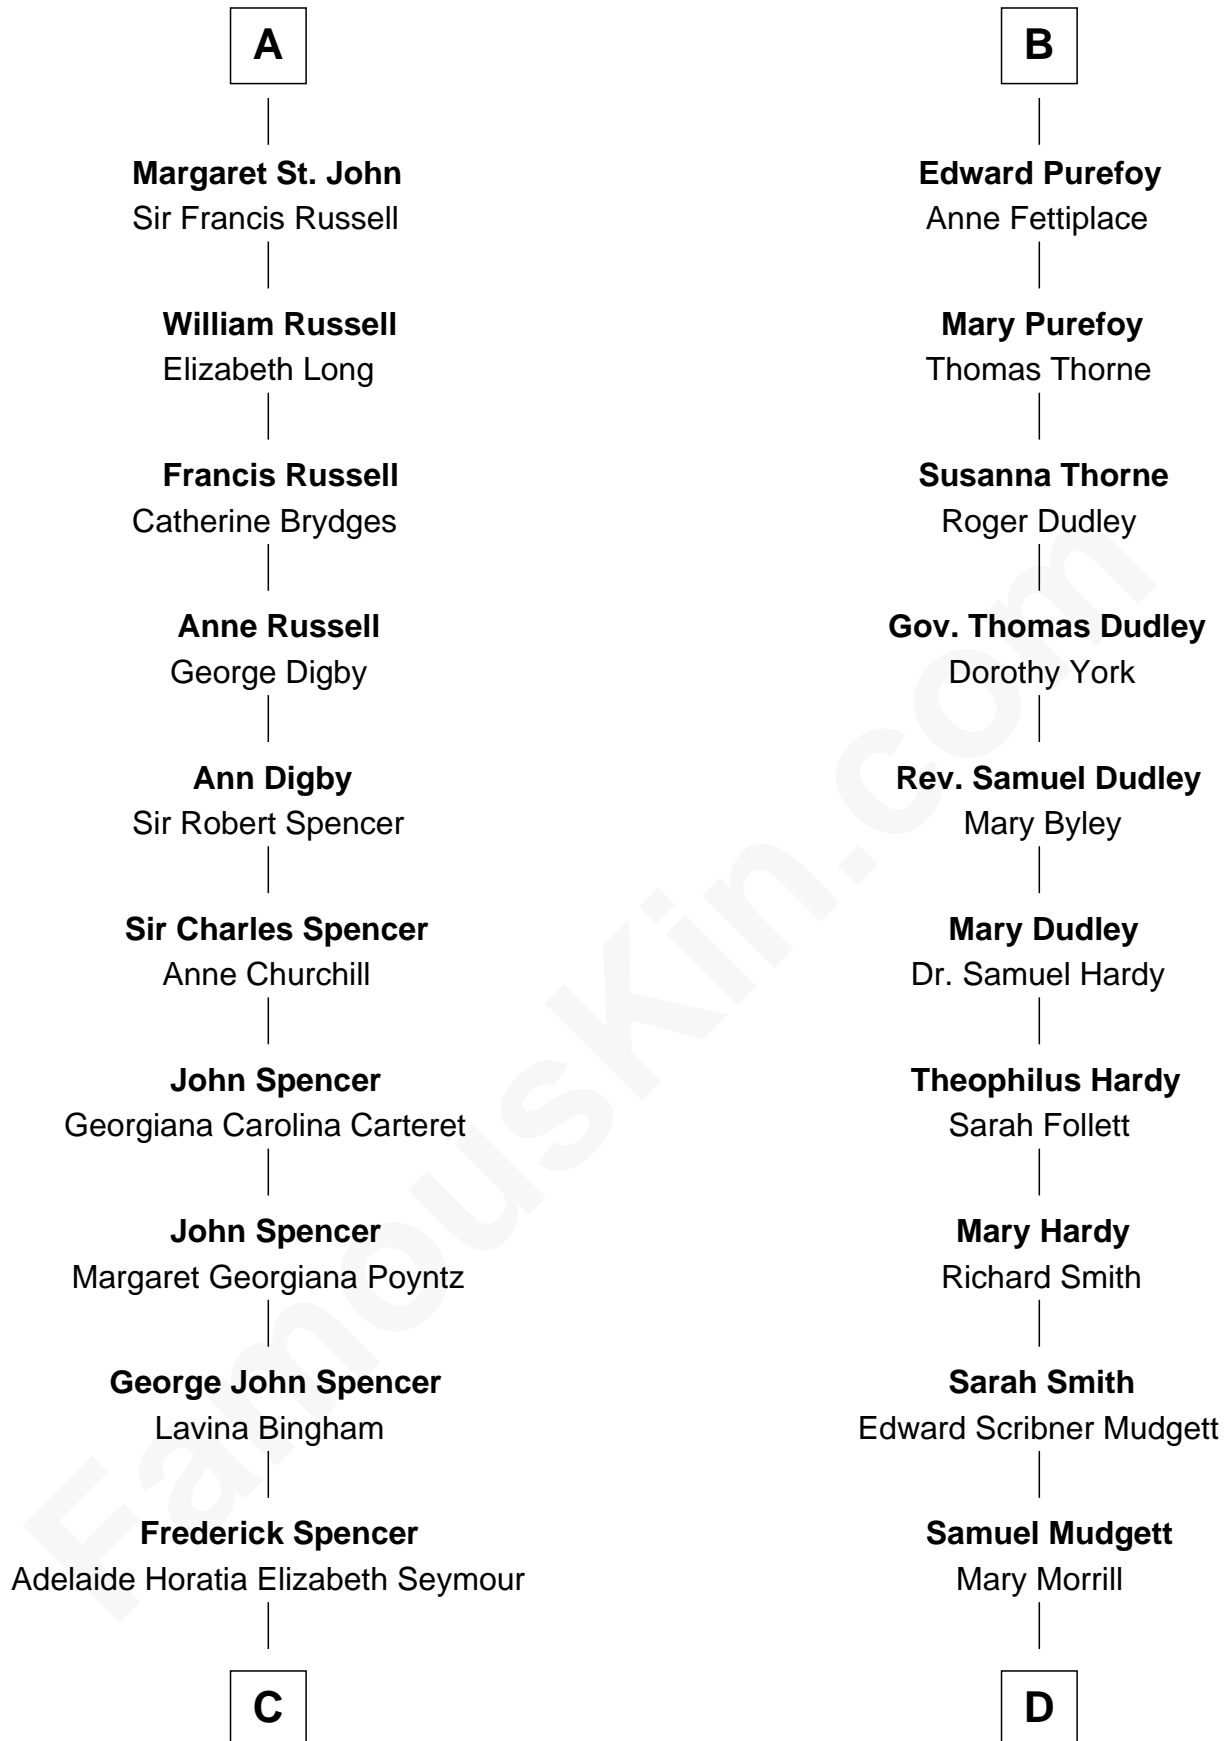

FamousKin.com Relationship Chart of

Princess Diana

Princess of Wales

19th cousin 1 time removed of

Dr. H. H. Holmes

Serial Killer aka "Devil in the White City"

Sir Robert de Bois

Christian le Latimer

FamousKin.com