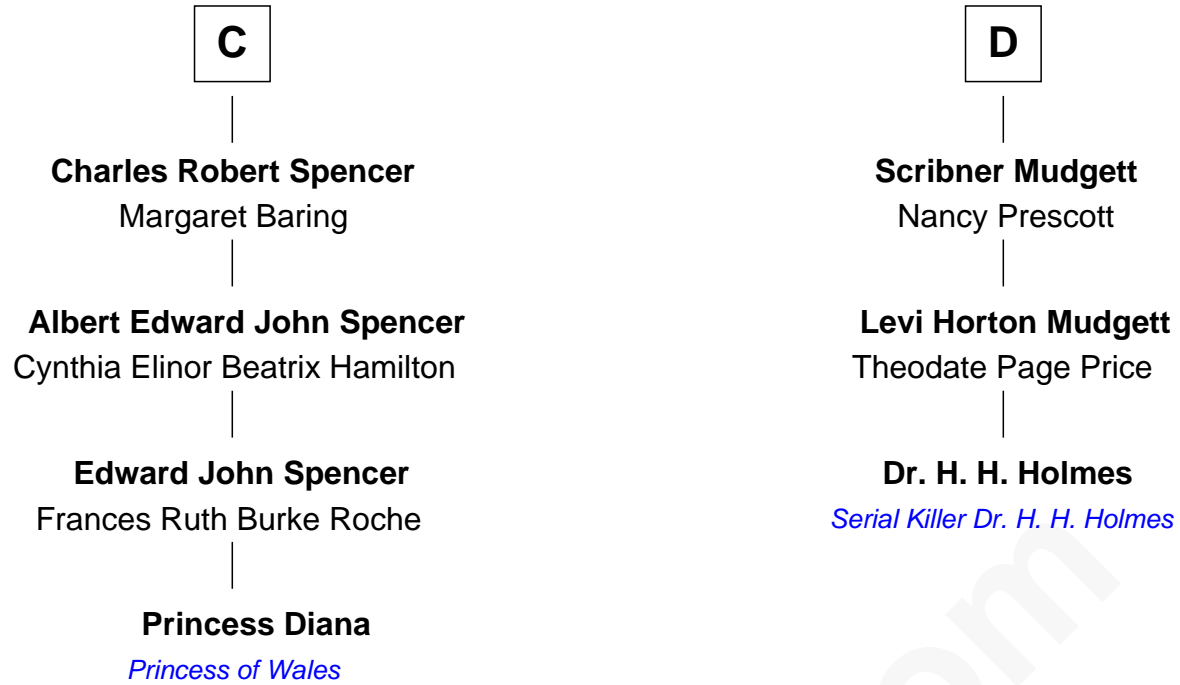

FamousKin.com Relationship Chart of

Princess Diana

Princess of Wales

19th cousin 1 time removed of

Dr. H. H. Holmes

Serial Killer aka "Devil in the White City"

Sir Robert de Bois

Christian le Latimer

FamousKin.com