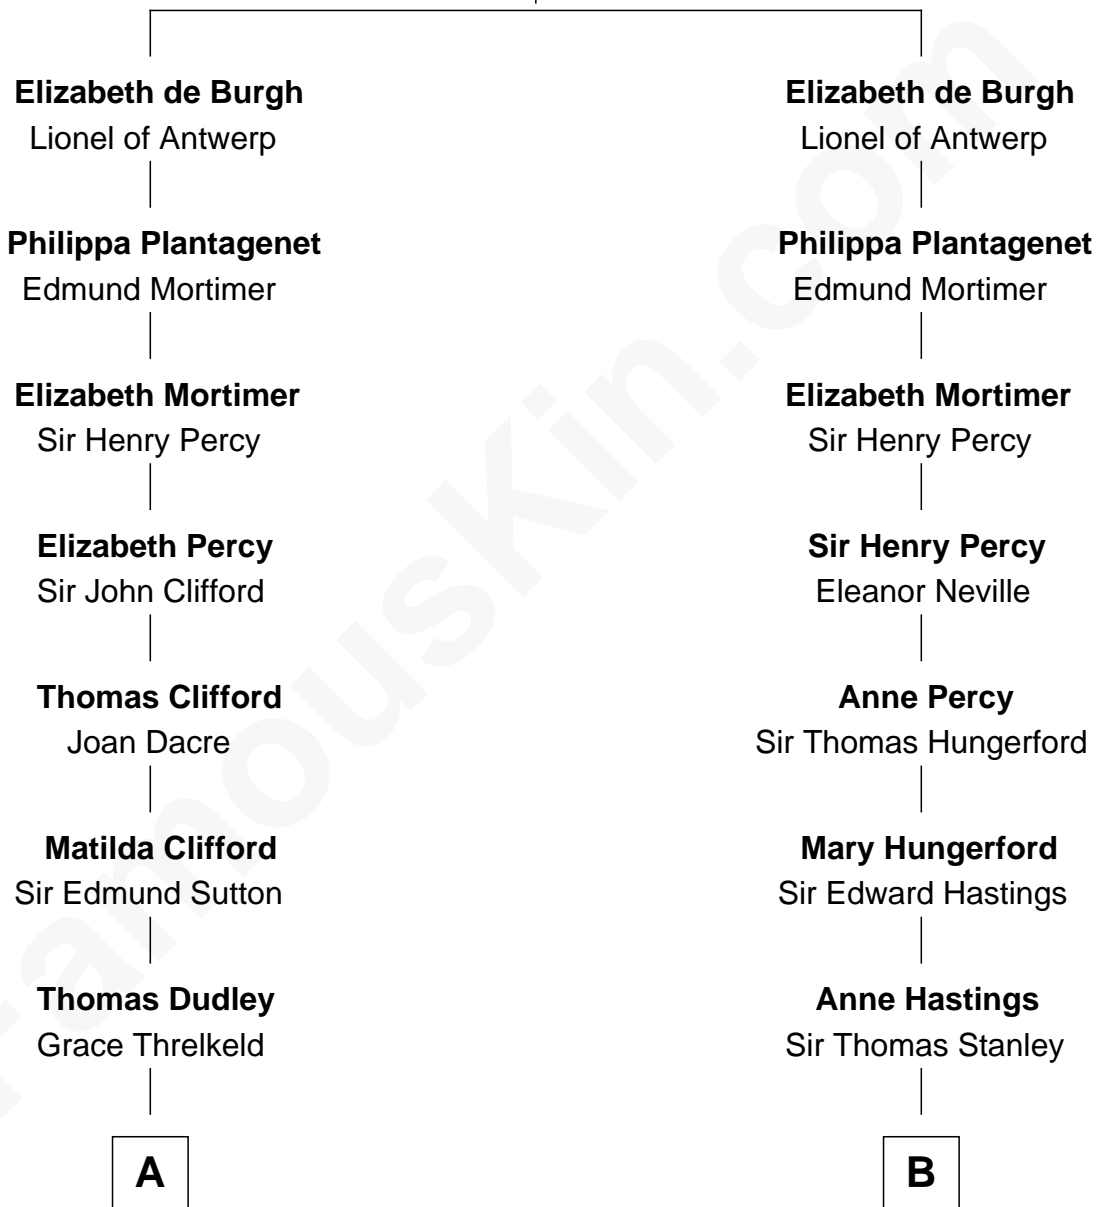

FamousKin.com Relationship Chart of

Princess Diana

Princess of Wales

19th cousin 1 time removed of

Franklin D. Roosevelt

32nd U.S. President

William de Burgh
Maude of Lancaster

C

Albert Edward John Spencer
Cynthia Elinor Beatrix Hamilton

Edward John Spencer
Frances Ruth Burke Roche

Princess Diana
Princess of Wales

D

John Aspinwall
Susan Howland

Mary Rebecca Aspinwall
Isaac Daniel Roosevelt

James Roosevelt
Sara Delano

Franklin D. Roosevelt
32nd U.S. President

FamousKin.com