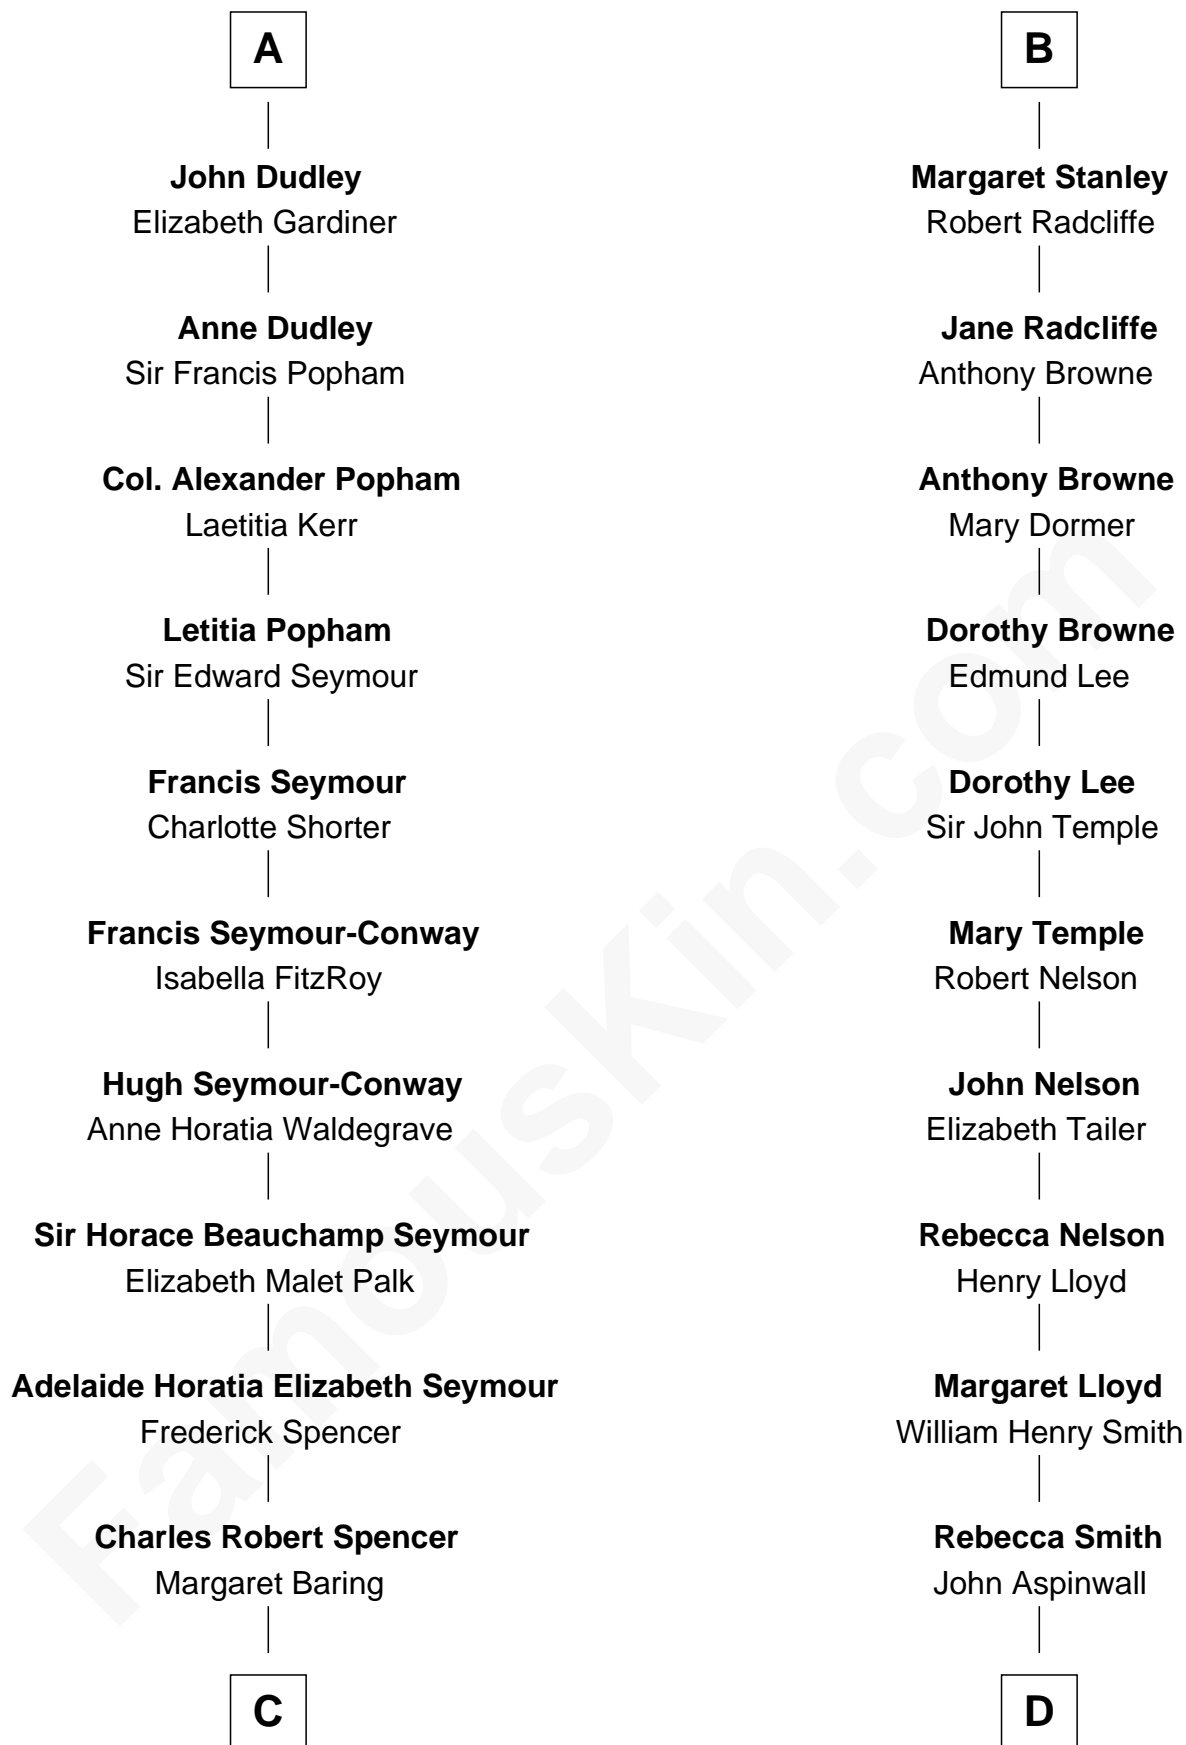

FamousKin.com Relationship Chart of

Princess Diana

Princess of Wales

19th cousin 1 time removed of

Franklin D. Roosevelt

32nd U.S. President

William de Burgh
Maude of Lancaster

C

Albert Edward John Spencer
Cynthia Elinor Beatrix Hamilton

Edward John Spencer
Frances Ruth Burke Roche

Princess Diana
Princess of Wales

D

John Aspinwall
Susan Howland

Mary Rebecca Aspinwall
Isaac Daniel Roosevelt

James Roosevelt
Sara Delano

Franklin D. Roosevelt
32nd U.S. President

FamousKin.com