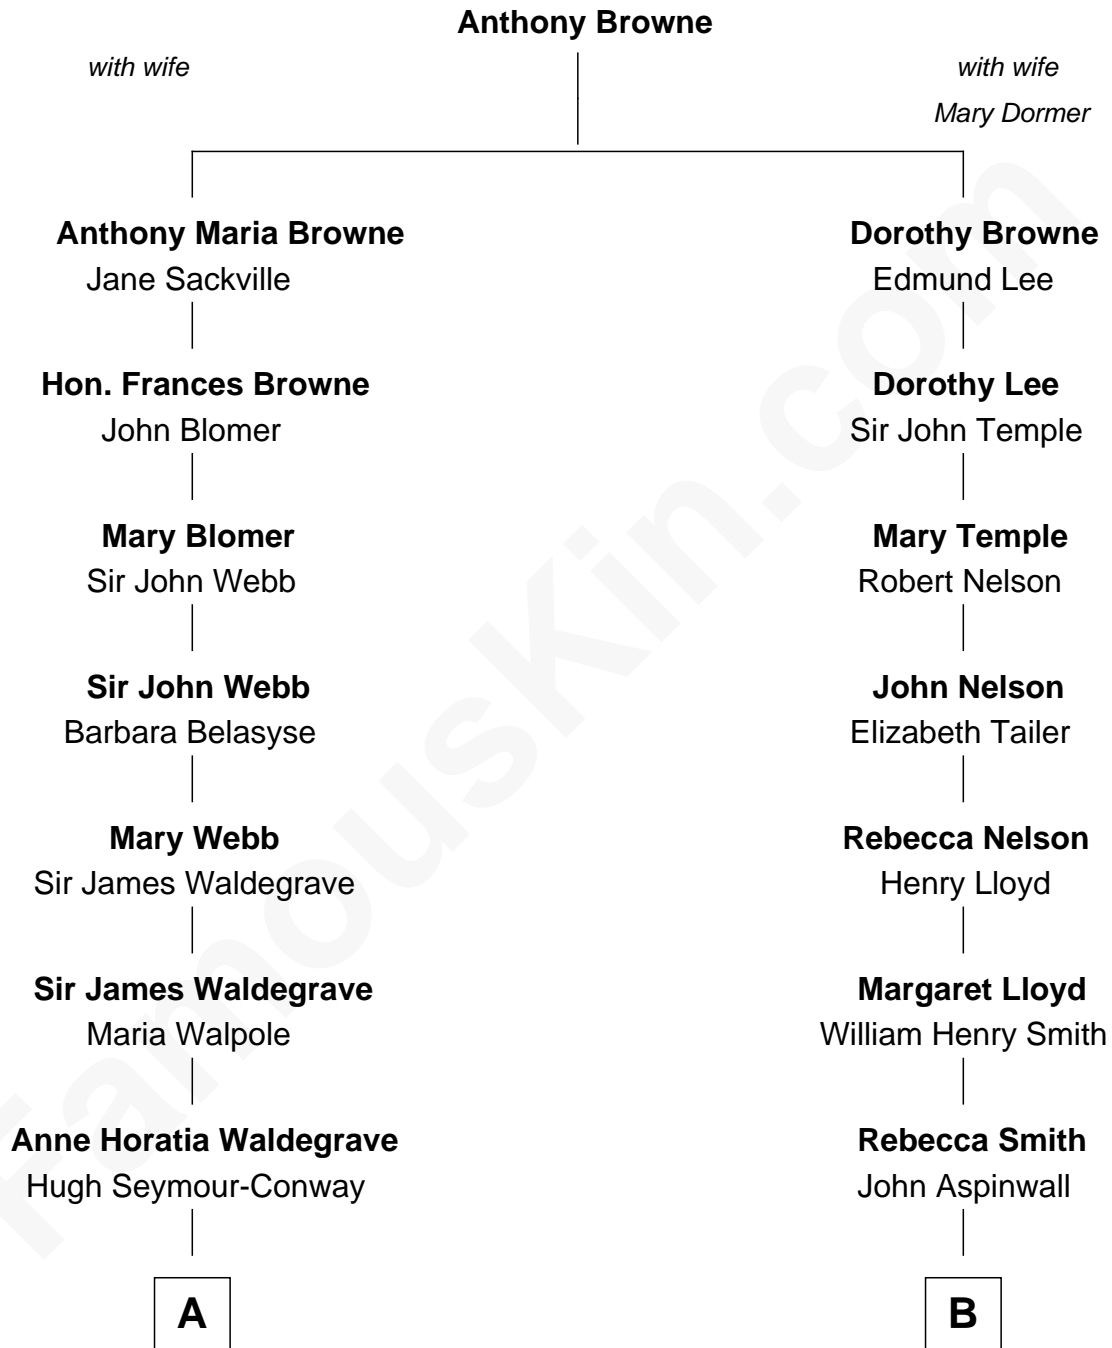

FamousKin.com
Relationship Chart of
Princess Diana
Princess of Wales

10th cousin 2 times removed of

Franklin D. Roosevelt
32nd U.S. President

A

Sir Horace Beauchamp Seymour

Elizabeth Malet Palk

Adelaide Horatia Elizabeth Seymour

Frederick Spencer

Charles Robert Spencer

Margaret Baring

Albert Edward John Spencer

Cynthia Elinor Beatrix Hamilton

Edward John Spencer

Frances Ruth Burke Roche

Princess Diana

Princess of Wales

B

John Aspinwall

Susan Howland

Mary Rebecca Aspinwall

Isaac Daniel Roosevelt

James Roosevelt

Sara Delano