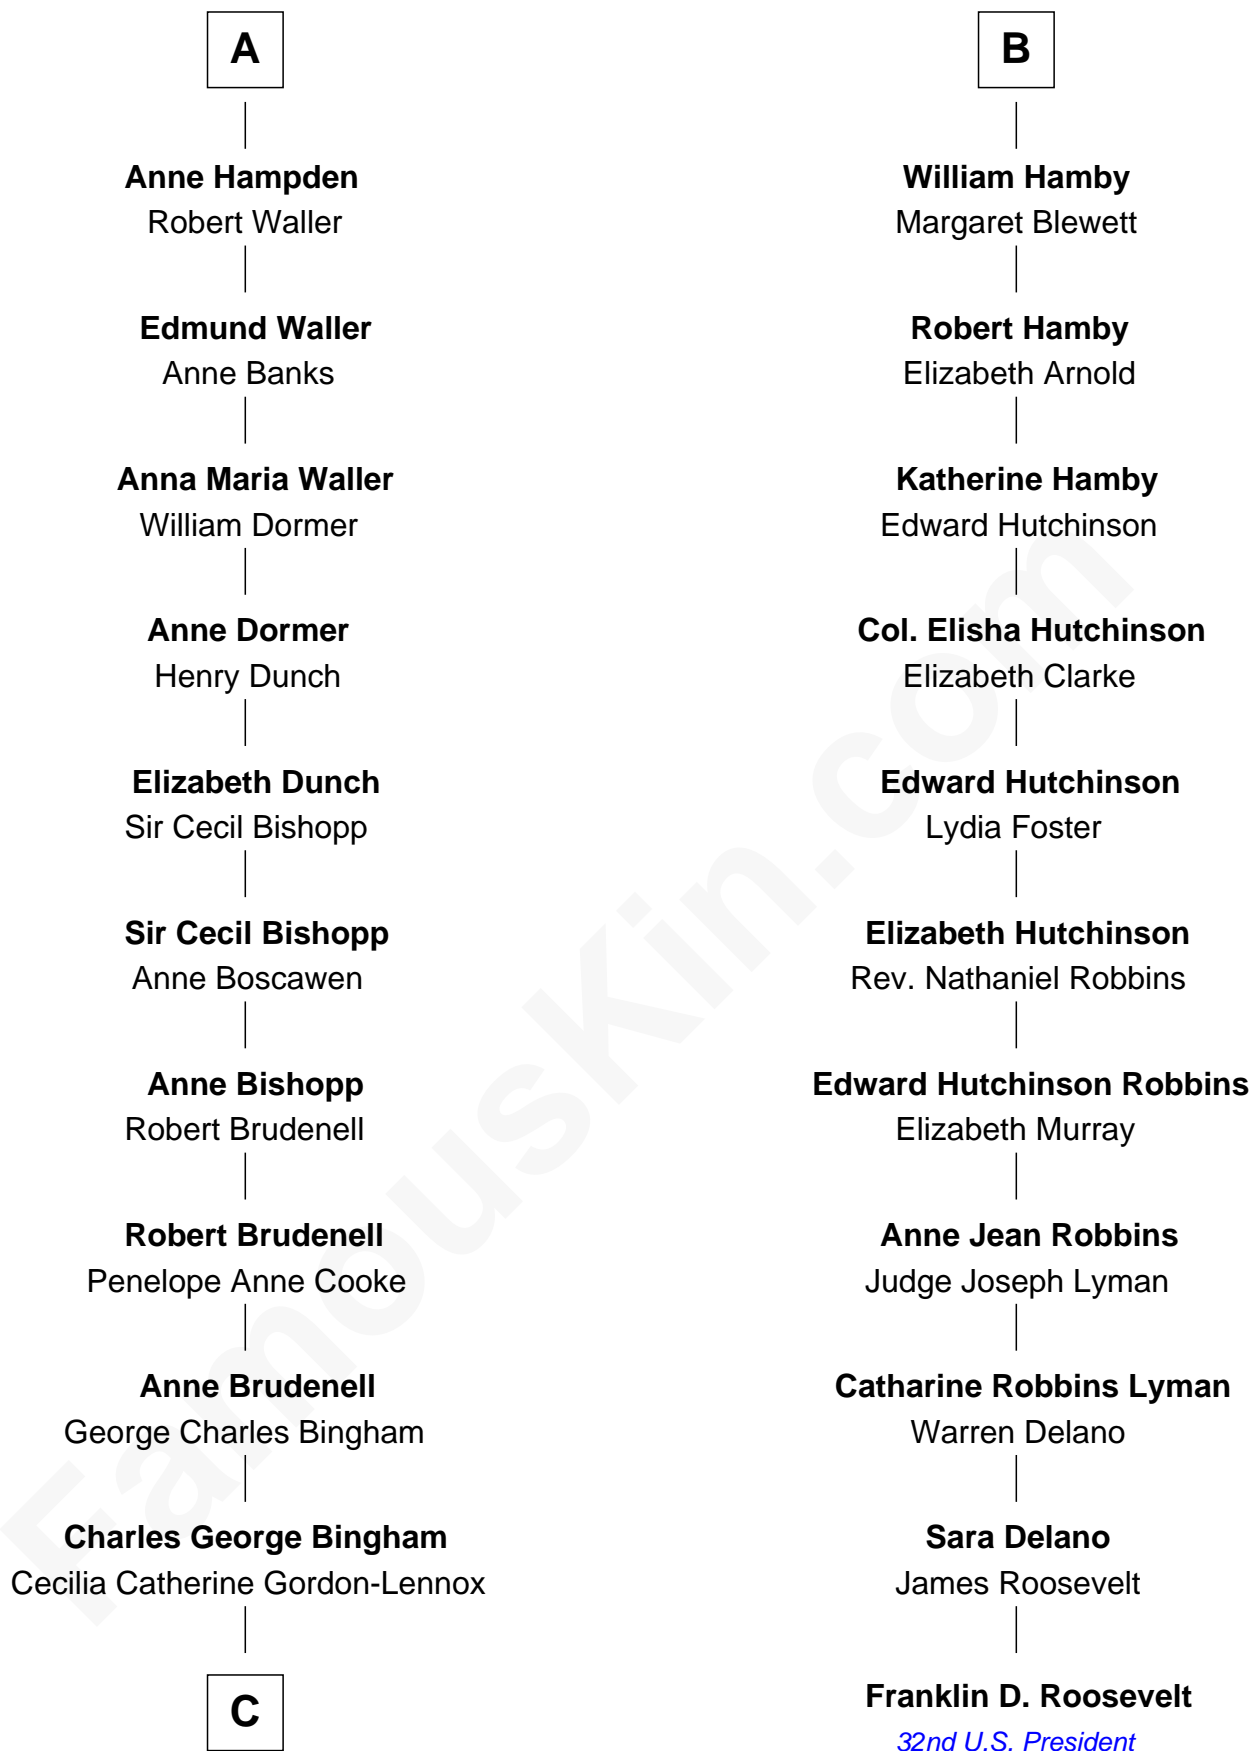

FamousKin.com
Relationship Chart of
Princess Diana
Princess of Wales

17th cousin 3 times removed of
Franklin D. Roosevelt
32nd U.S. President

C

Rosalind Cecilia Caroline Bingham

James Albert Edward Hamilton

Cynthia Elinor Beatrix Hamilton

Albert Edward John Spencer

Edward John Spencer

Frances Ruth Burke Roche

Princess Diana

Princess of Wales

FamousKin.com