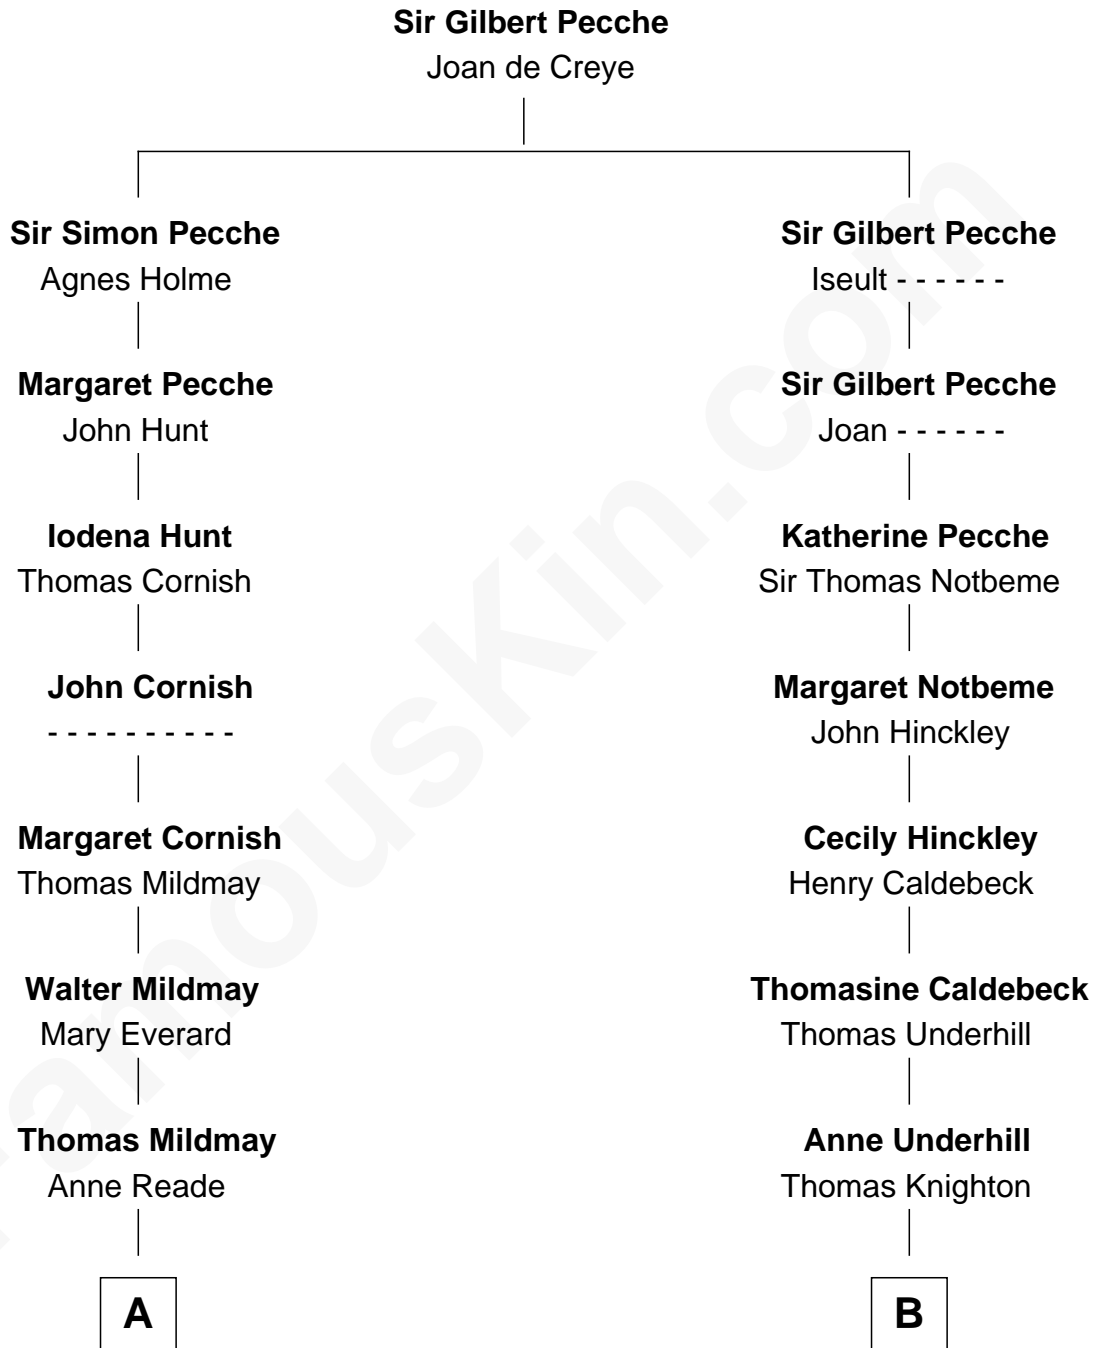

FamousKin.com
Relationship Chart of
Princess Diana
Princess of Wales

19th cousin 2 times removed of
Franklin D. Roosevelt
32nd U.S. President

C

Frederick Spencer

Adelaide Horatia Elizabeth Seymour

Charles Robert Spencer

Margaret Baring

Albert Edward John Spencer

Cynthia Elinor Beatrix Hamilton

Edward John Spencer

Frances Ruth Burke Roche

Princess Diana

Princess of Wales

D

Isaac Daniel Roosevelt

Mary Rebecca Aspinwall

James Roosevelt

Sara Delano

Franklin D. Roosevelt

32nd U.S. President

FamousKin.com