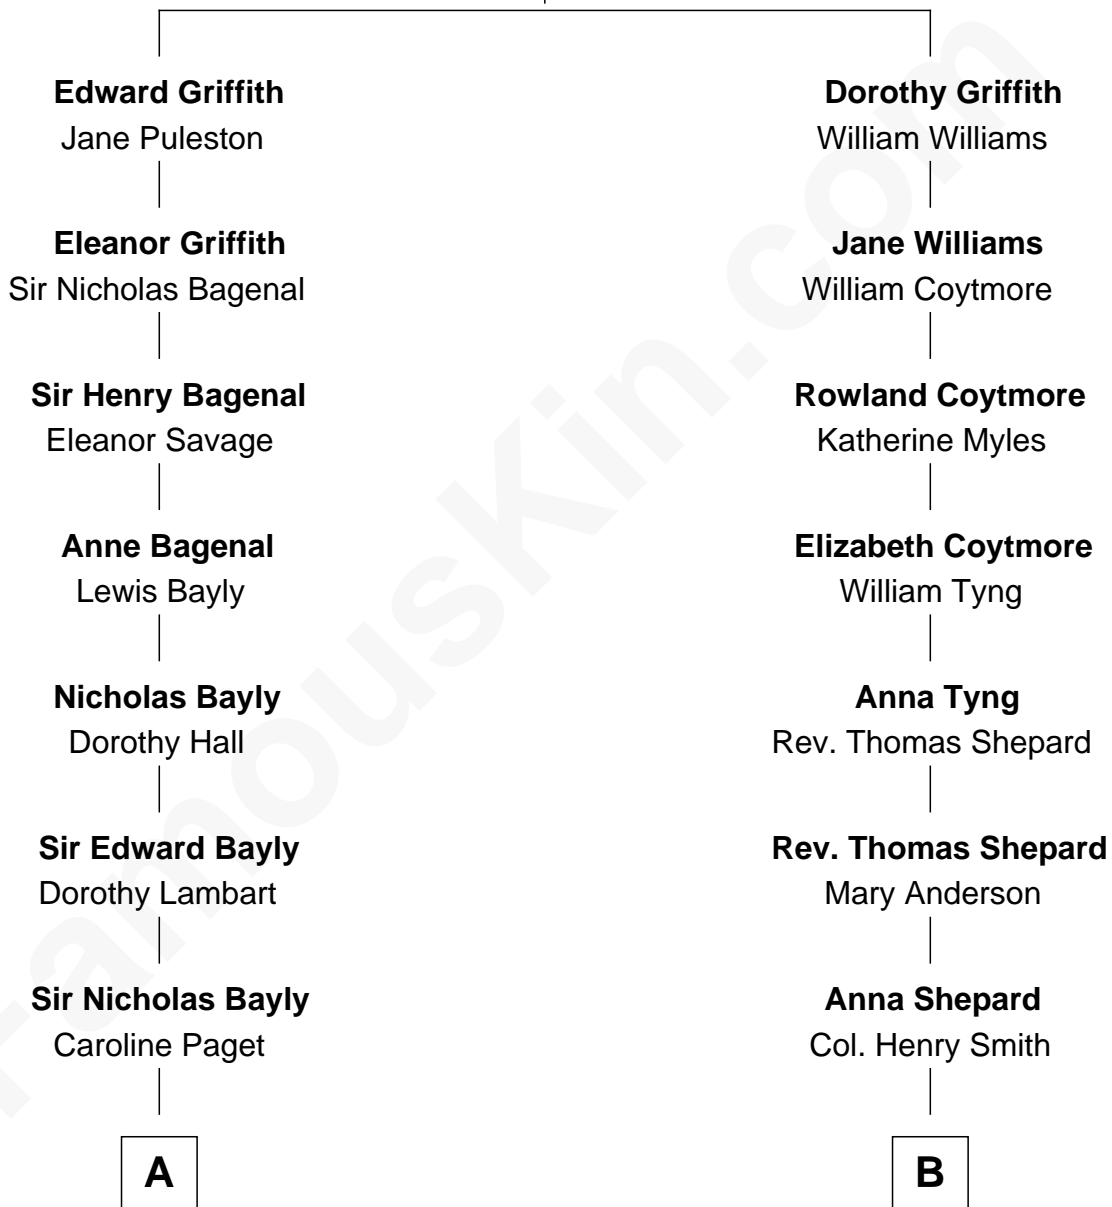

FamousKin.com
Relationship Chart of
Princess Diana
Princess of Wales

12th cousin 2 times removed of
Franklin D. Roosevelt
32nd U.S. President

Sir William Griffith
Jane Stradling

A

Henry Bayly alias Paget

Jane Champagné

Henry William Paget

Lady Caroline Elizabeth Villiers

Lady Caroline Paget

Charles Gordon-Lennox

Cecilia Catherine Gordon-Lennox

Charles George Bingham

Rosalind Cecilia Caroline Bingham

James Albert Edward Hamilton

Cynthia Elinor Beatrix Hamilton

Albert Edward John Spencer

Edward John Spencer

Frances Ruth Burke Roche

Princess Diana

Princess of Wales

B

William Henry Smith

Margaret Lloyd

Rebecca Smith

John Aspinwall

John Aspinwall

Susan Howland

Mary Rebecca Aspinwall

Isaac Daniel Roosevelt

James Roosevelt