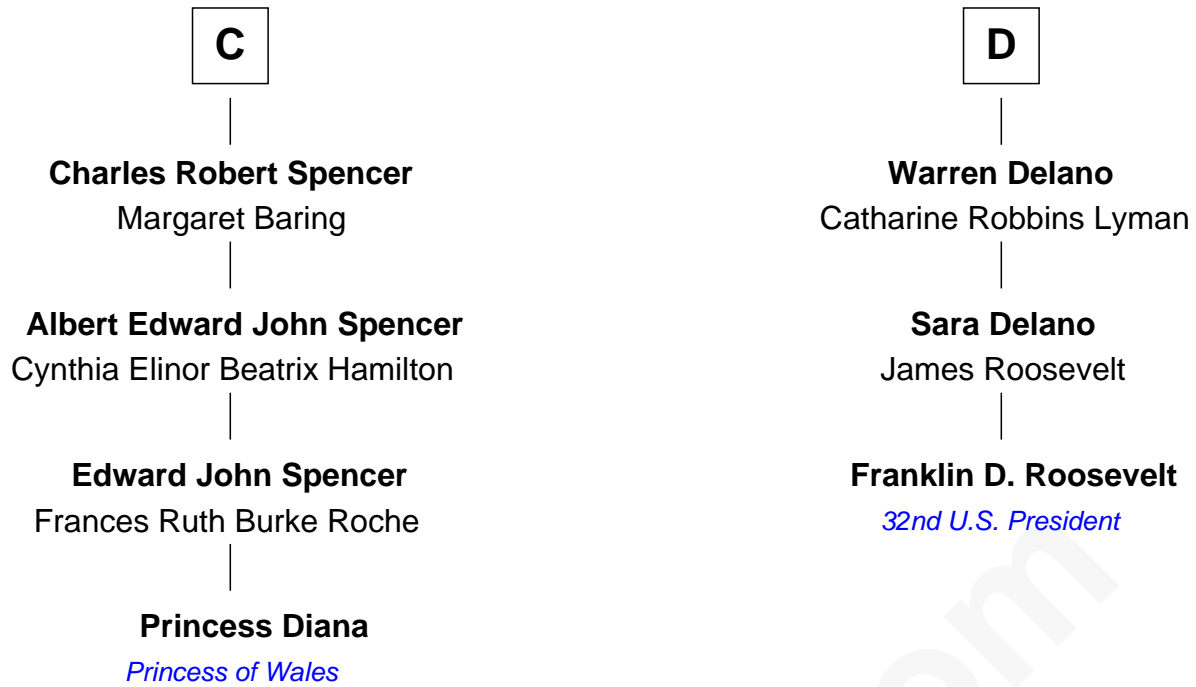

FamousKin.com
Relationship Chart of
Princess Diana
Princess of Wales

19th cousin 1 time removed of
Franklin D. Roosevelt
32nd U.S. President

Sir Patrick de Chaworth
 Isabella de Beauchamp

FamousKin.com