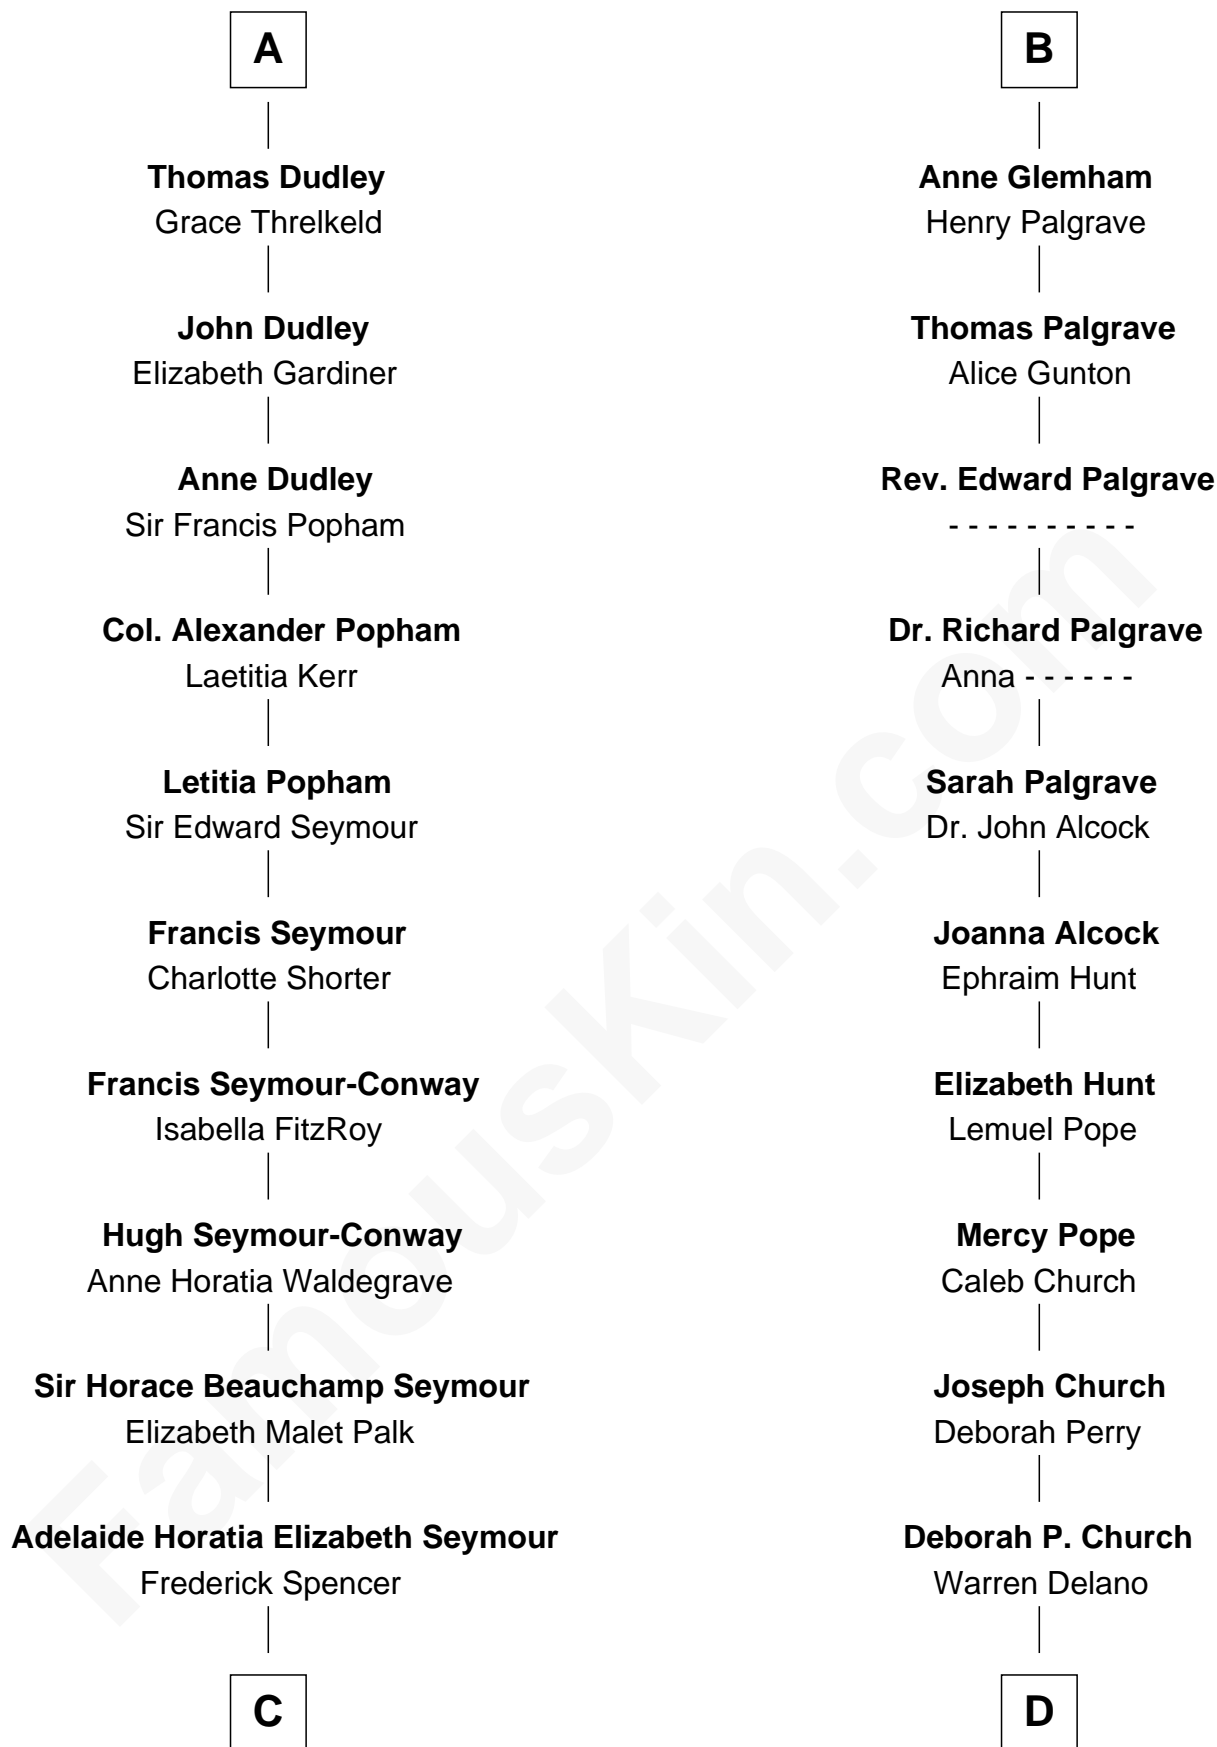

FamousKin.com
Relationship Chart of
Princess Diana
Princess of Wales

19th cousin 1 time removed of
Franklin D. Roosevelt
32nd U.S. President

Sir Patrick de Chaworth
 Isabella de Beauchamp

FamousKin.com