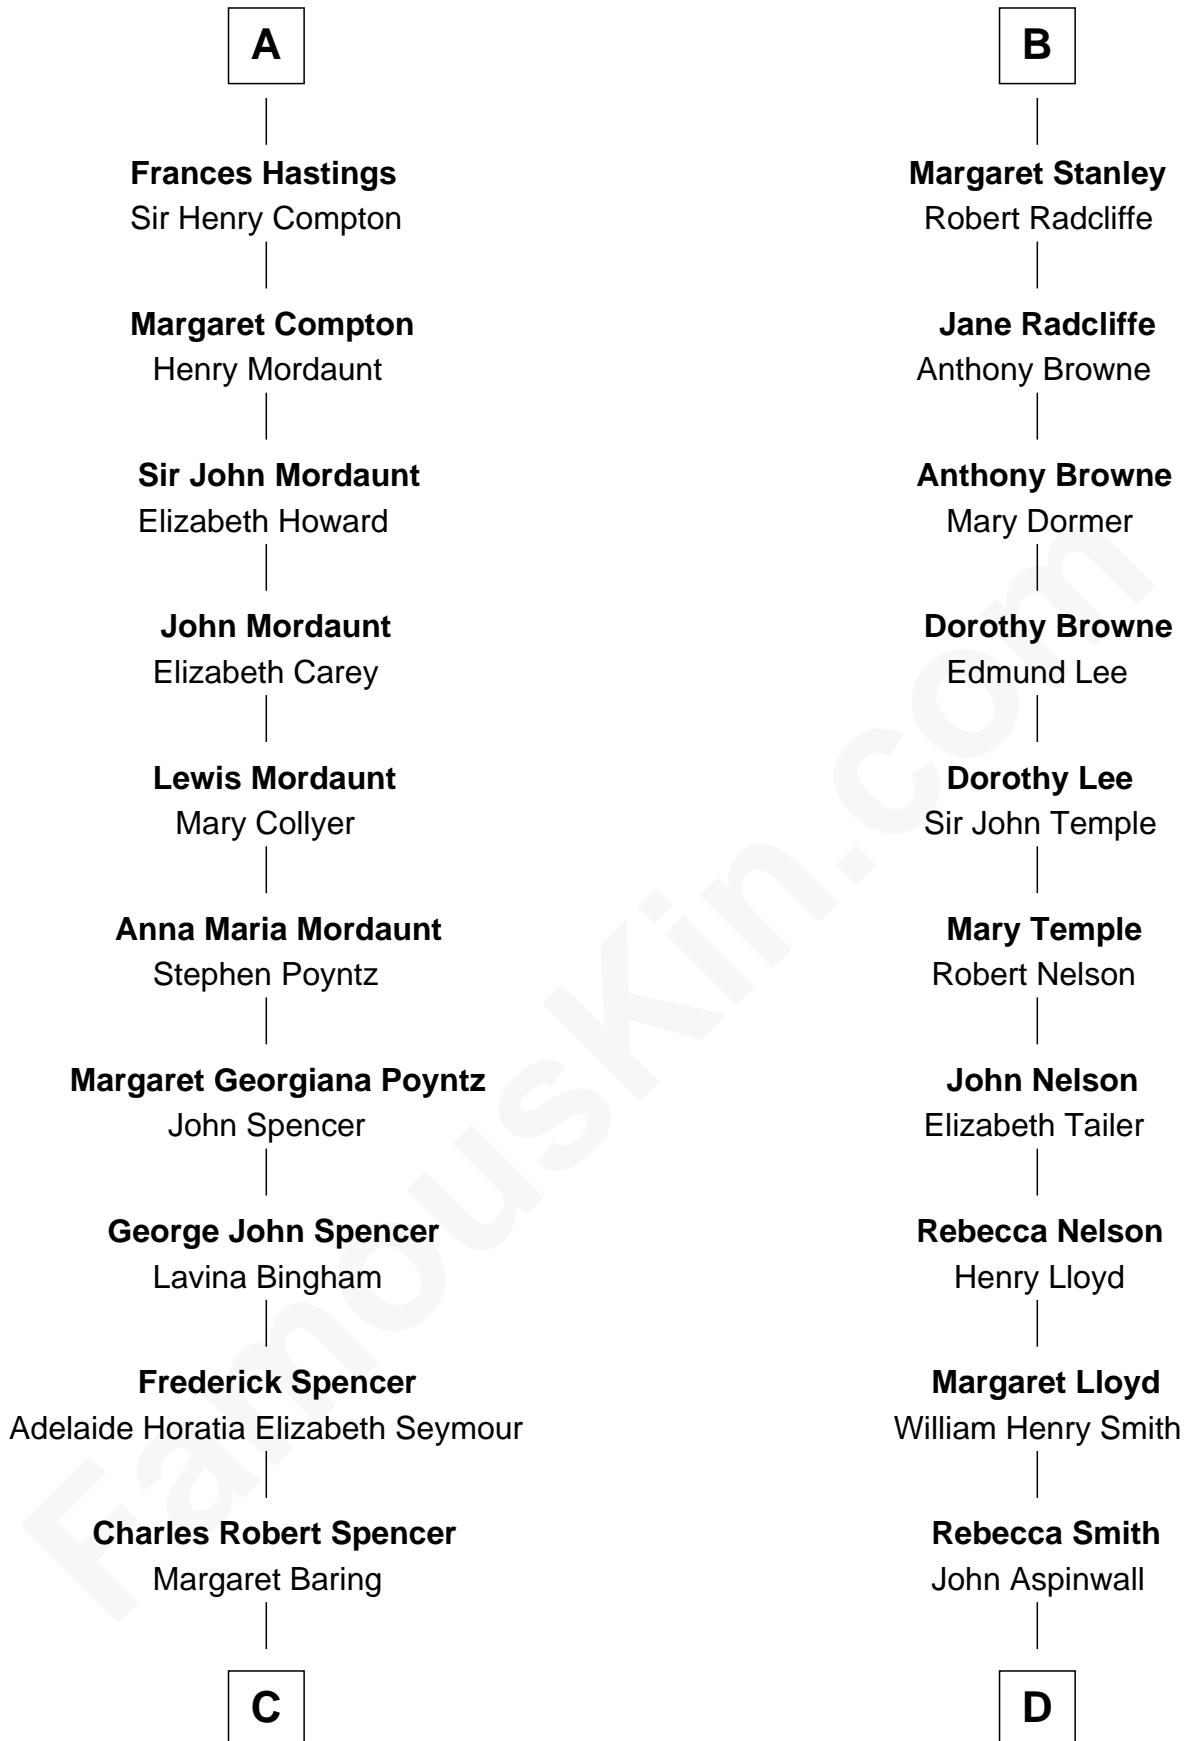

FamousKin.com Relationship Chart of

Princess Diana

Princess of Wales

19th cousin 1 time removed of

Franklin D. Roosevelt

32nd U.S. President

Sir Hugh I de Audley

Iseult de Mortimer

C

Albert Edward John Spencer
Cynthia Elinor Beatrix Hamilton

Edward John Spencer
Frances Ruth Burke Roche

Princess Diana
Princess of Wales

D

John Aspinwall
Susan Howland

Mary Rebecca Aspinwall
Isaac Daniel Roosevelt

James Roosevelt
Sara Delano

Franklin D. Roosevelt
32nd U.S. President