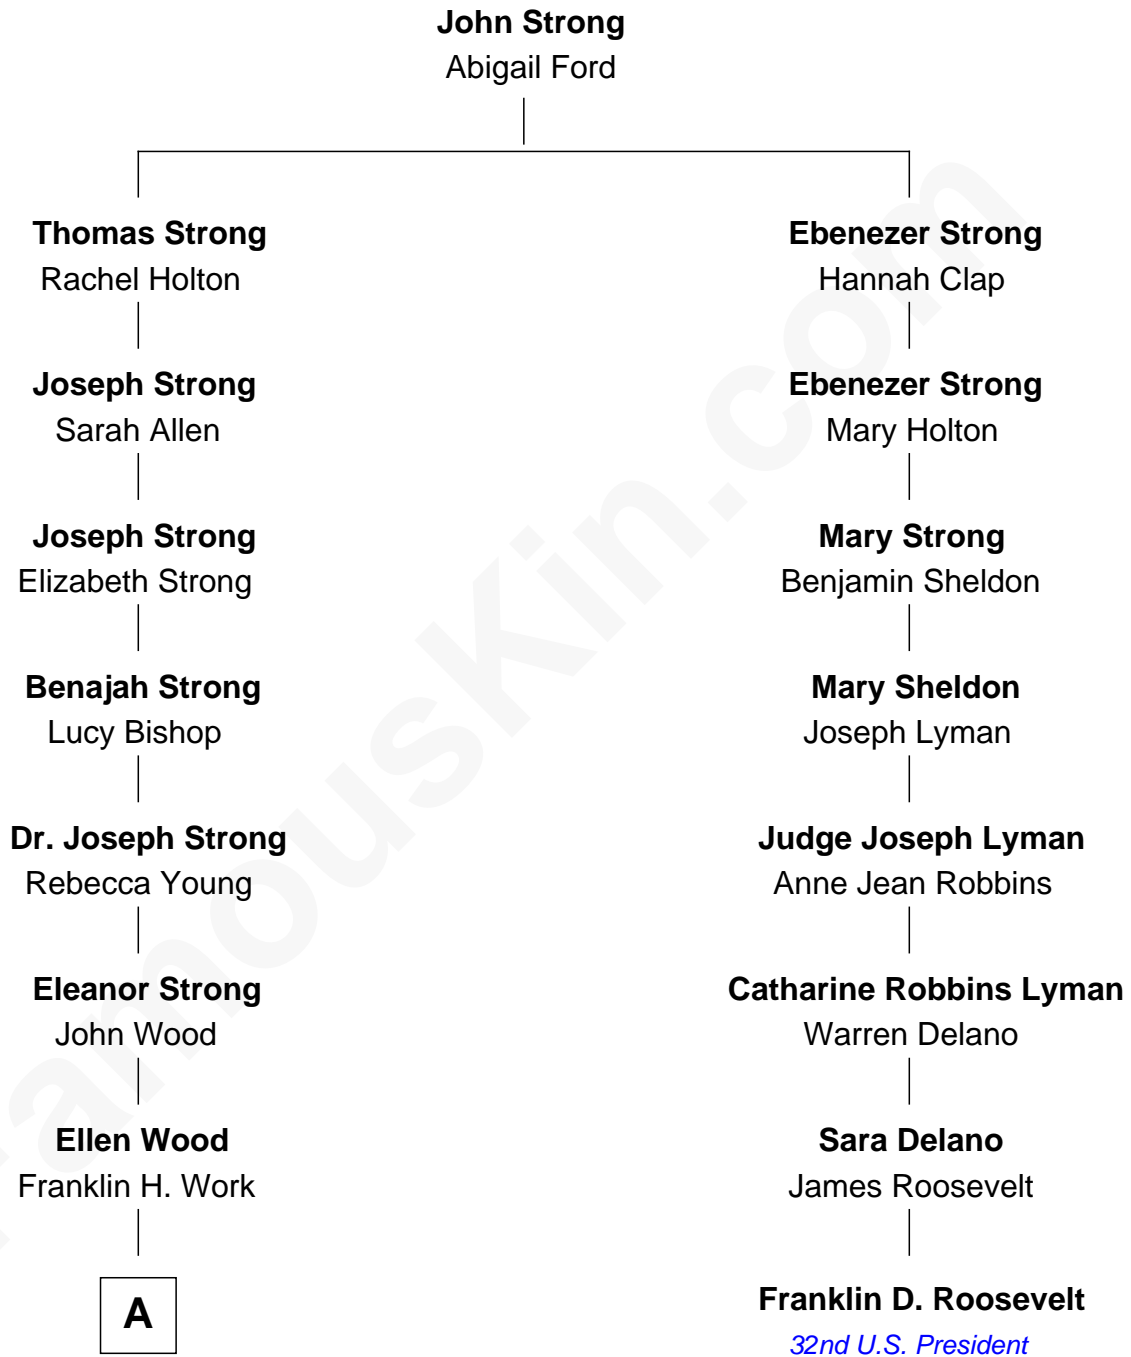

FamousKin.com
Relationship Chart of
Princess Diana
Princess of Wales

7th cousin 3 times removed of
Franklin D. Roosevelt
32nd U.S. President

A

—
Frances Eleanor Work
James Boothby Burke Roche

—
Edmund Maurice Burke Roche
Ruth Sylvia Gill

—
Frances Ruth Burke Roche
Edward John Spencer

—
Princess Diana
Princess of Wales

FamousKin.com