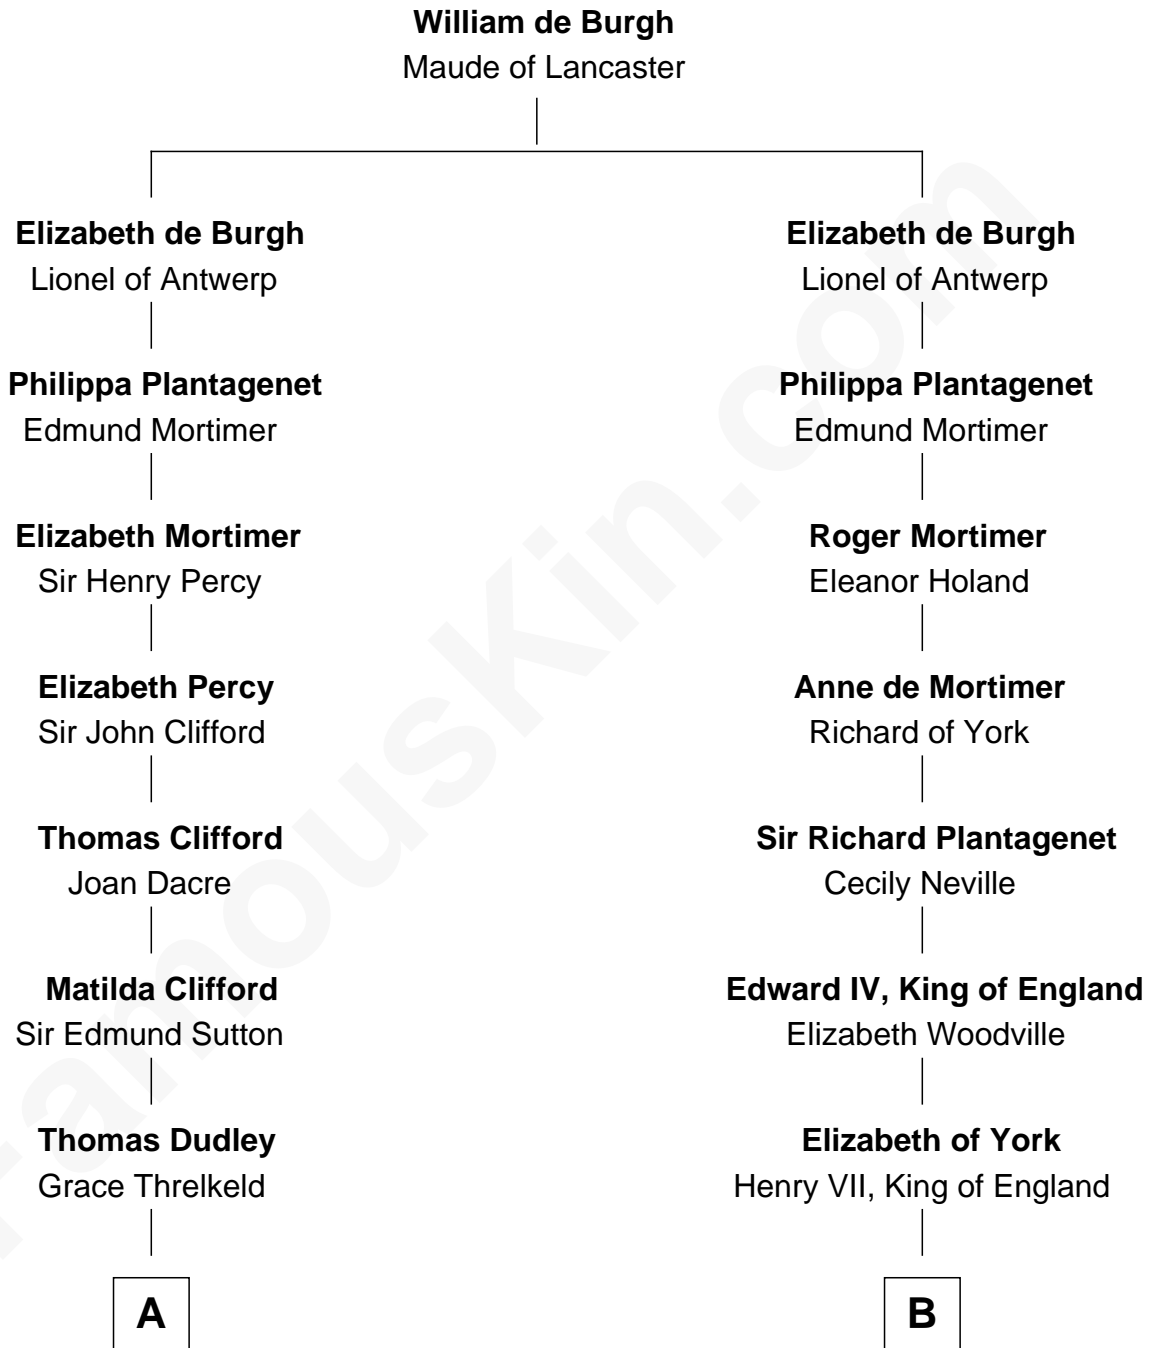

FamousKin.com

Relationship Chart of

Princess Diana

Princess of Wales

19th cousin 2 times removed of

Eleanor Roosevelt
First Lady of President Franklin D. Roosevelt

C

Albert Edward John Spencer
Cynthia Elinor Beatrix Hamilton

Edward John Spencer
Frances Ruth Burke Roche

Princess Diana
Princess of Wales

D

Gabriel Ver Planck Ludlow
Elizabeth A. Hunter

Dr. Edward Hunter Ludlow
Elizabeth Livingston

Mary Livingston Ludlow
Valentine Gill Hall

Anna Rebecca Hall
Elliott Roosevelt

Eleanor Roosevelt
First Lady of Franklin Roosevelt