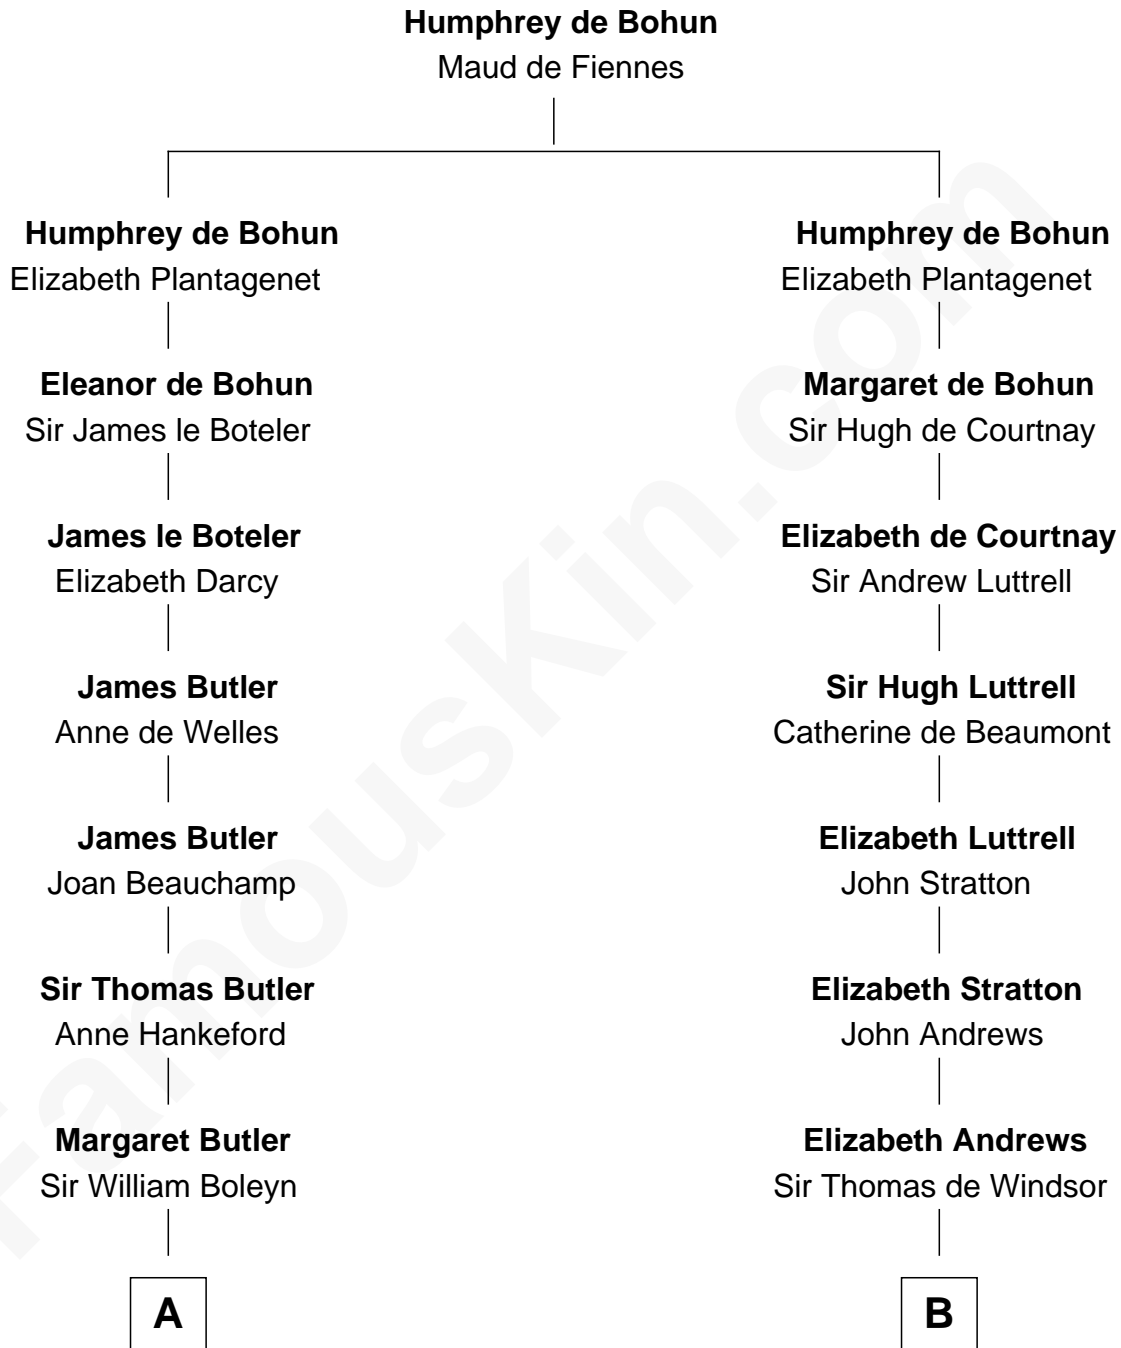

FamousKin.com
Relationship Chart of
Princess Diana
Princess of Wales

19th cousin 2 times removed of

Eleanor Roosevelt
First Lady of President Franklin D. Roosevelt

C

Frederick Spencer

Adelaide Horatia Elizabeth Seymour

Charles Robert Spencer

Margaret Baring

Albert Edward John Spencer

Cynthia Elinor Beatrix Hamilton

Edward John Spencer

Frances Ruth Burke Roche

Princess Diana

Princess of Wales

D

Mary Livingston Ludlow

Valentine Gill Hall

Anna Rebecca Hall

Elliott Roosevelt

Eleanor Roosevelt

First Lady of Franklin Roosevelt

FamousKin.com