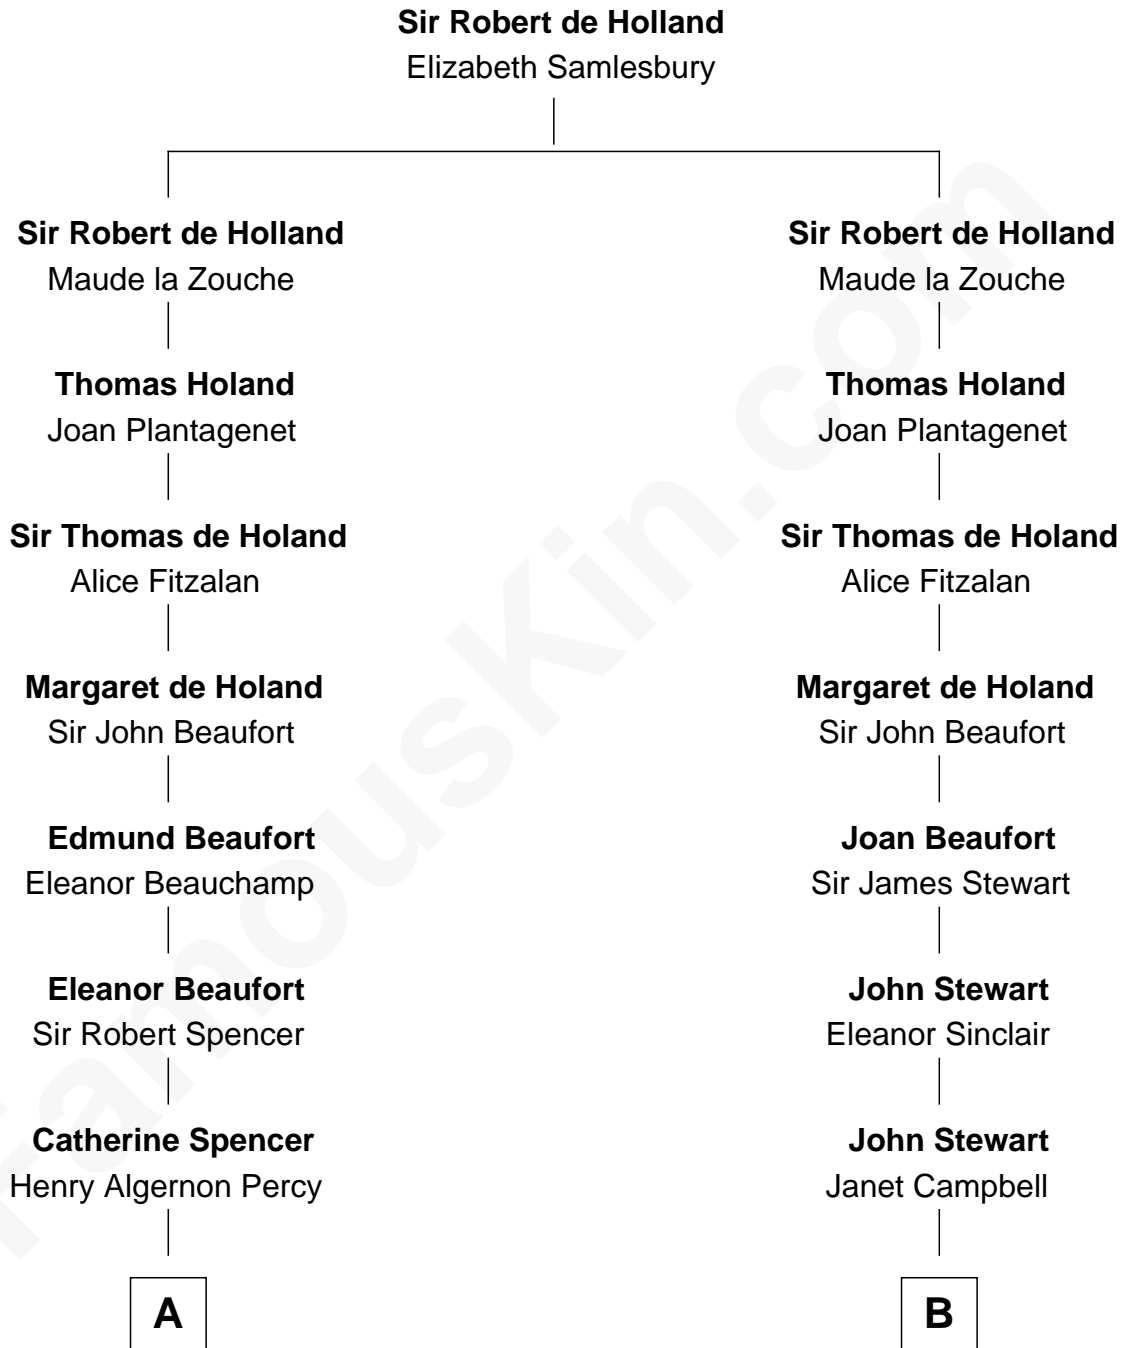

FamousKin.com

Relationship Chart of

Princess Diana

Princess of Wales

19th cousin 2 times removed of

Eleanor Roosevelt
First Lady of President Franklin D. Roosevelt

C

Frederick Spencer

Adelaide Horatia Elizabeth Seymour

Charles Robert Spencer

Margaret Baring

Albert Edward John Spencer

Cynthia Elinor Beatrix Hamilton

Edward John Spencer

Frances Ruth Burke Roche

Princess Diana

Princess of Wales

D

Martha Bulloch

Theodore Roosevelt

Elliott Roosevelt

Anna Rebecca Hall

Eleanor Roosevelt

First Lady of Franklin Roosevelt