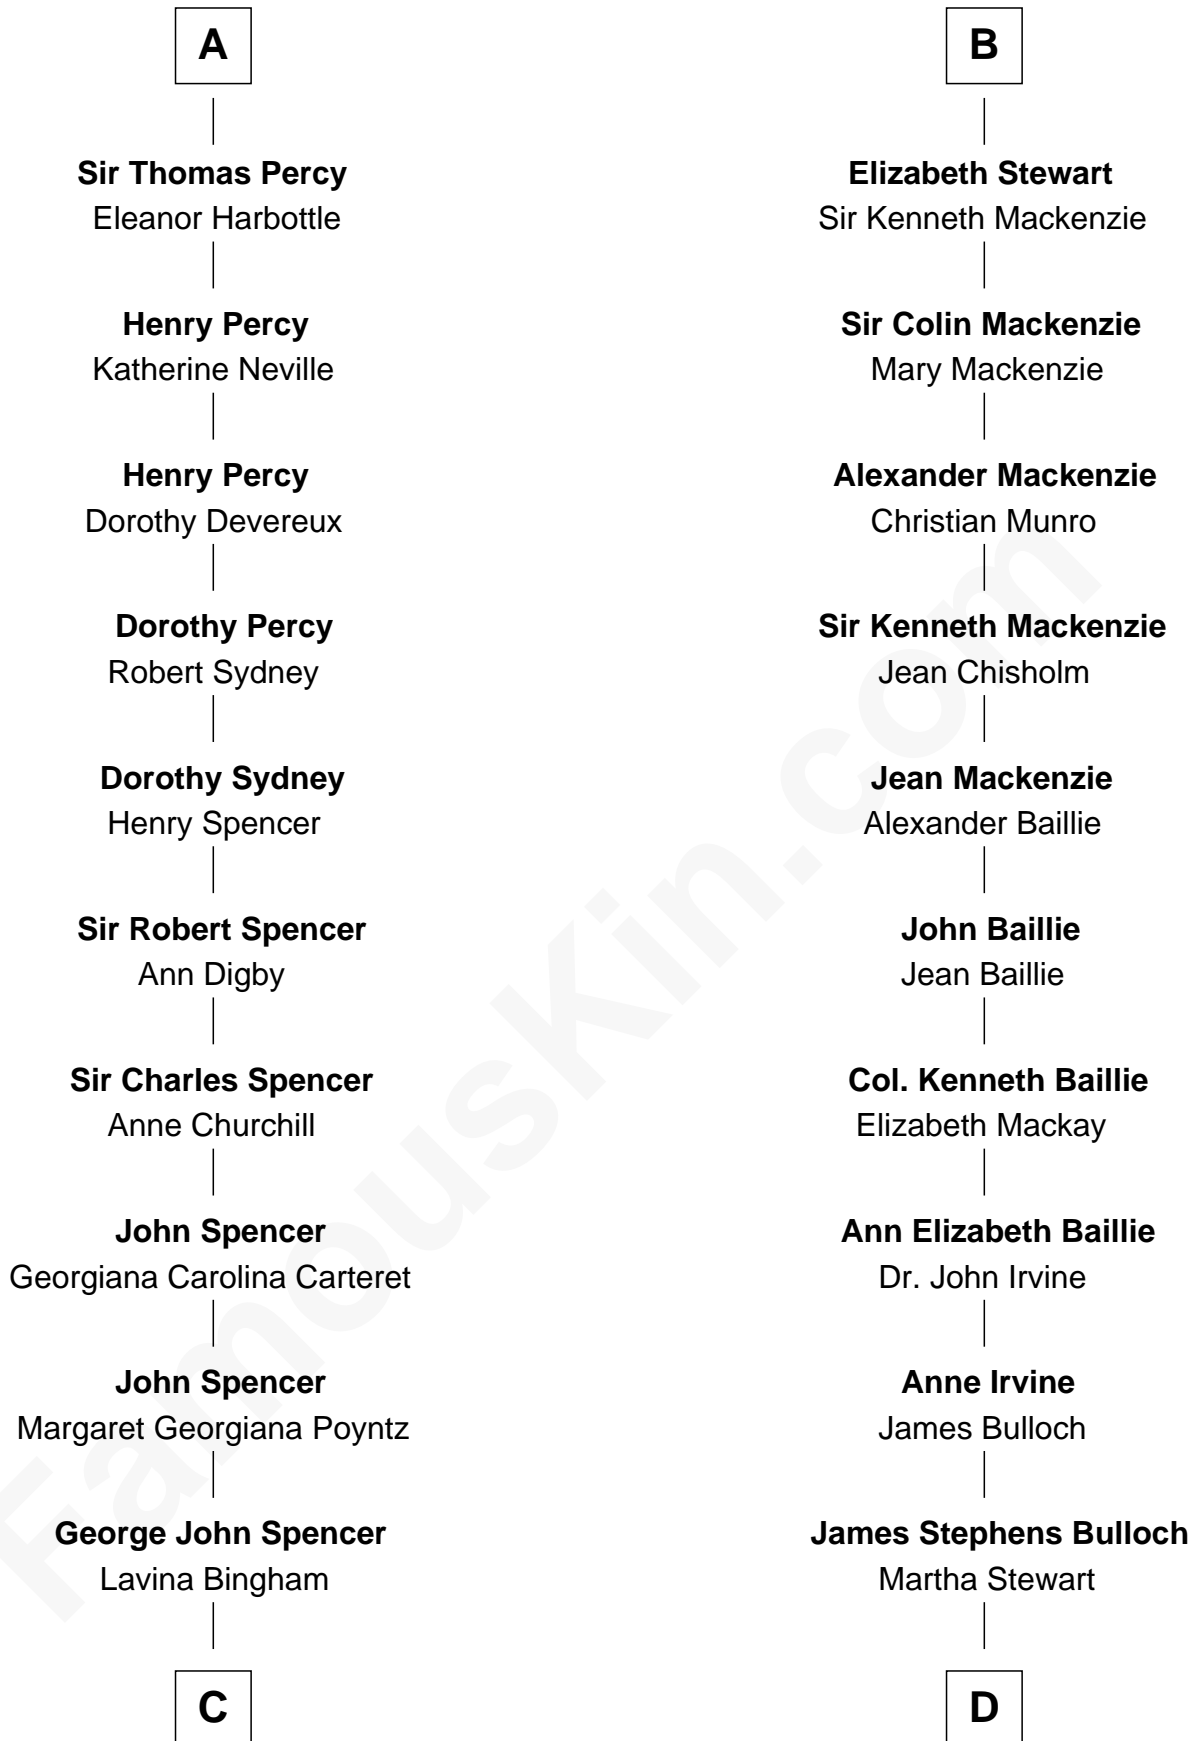

FamousKin.com

Relationship Chart of

Princess Diana

Princess of Wales

19th cousin 2 times removed of

Eleanor Roosevelt
First Lady of President Franklin D. Roosevelt

C

Frederick Spencer

Adelaide Horatia Elizabeth Seymour

Charles Robert Spencer

Margaret Baring

Albert Edward John Spencer

Cynthia Elinor Beatrix Hamilton

Edward John Spencer

Frances Ruth Burke Roche

Princess Diana

Princess of Wales

D

Martha Bulloch

Theodore Roosevelt

Elliott Roosevelt

Anna Rebecca Hall

Eleanor Roosevelt

First Lady of Franklin Roosevelt