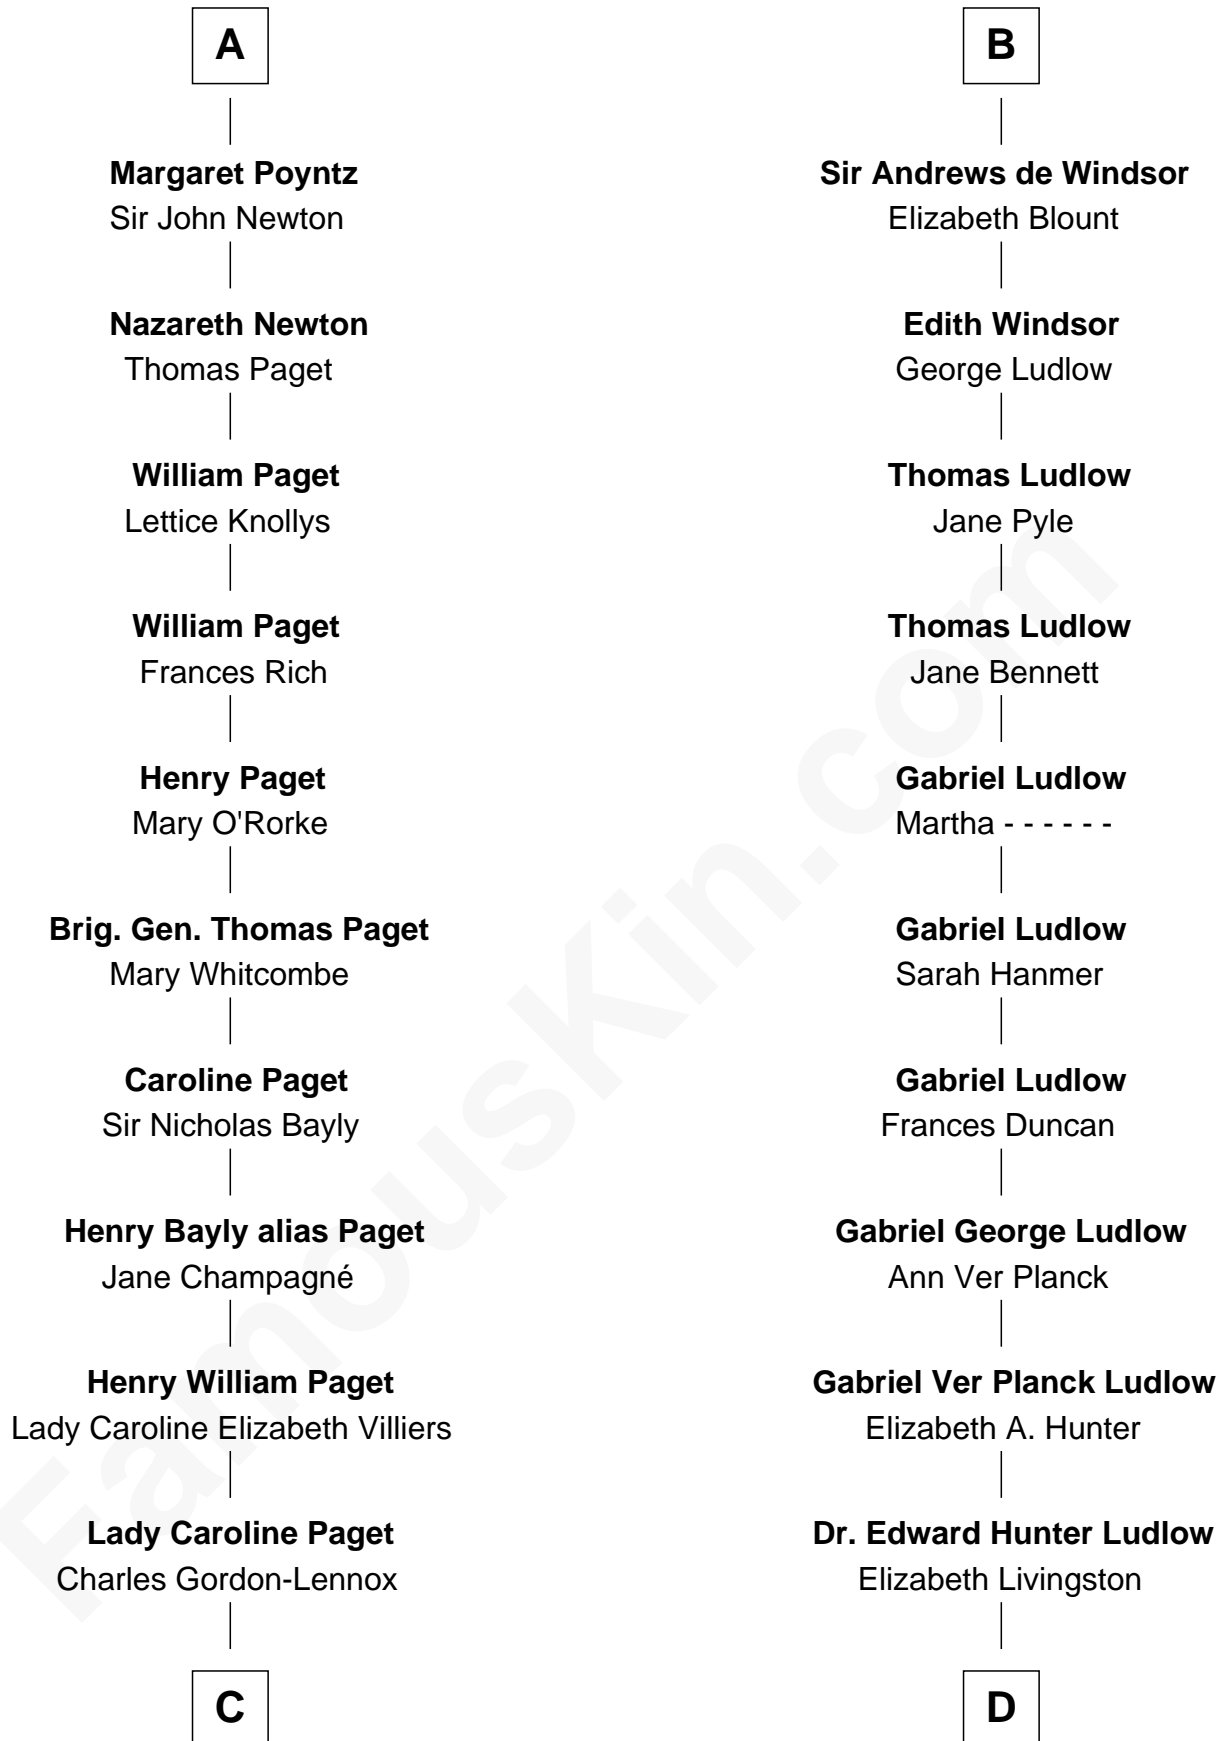

FamousKin.com
Relationship Chart of
Princess Diana
Princess of Wales

19th cousin 2 times removed of

Eleanor Roosevelt
First Lady of President Franklin D. Roosevelt

C

Cecilia Catherine Gordon-Lennox

Charles George Bingham

Rosalind Cecilia Caroline Bingham

James Albert Edward Hamilton

Cynthia Elinor Beatrix Hamilton

Albert Edward John Spencer

Edward John Spencer

Frances Ruth Burke Roche

Princess Diana

Princess of Wales

D

Mary Livingston Ludlow

Valentine Gill Hall

Anna Rebecca Hall

Elliott Roosevelt

Eleanor Roosevelt

First Lady of Franklin Roosevelt

FamousKin.com