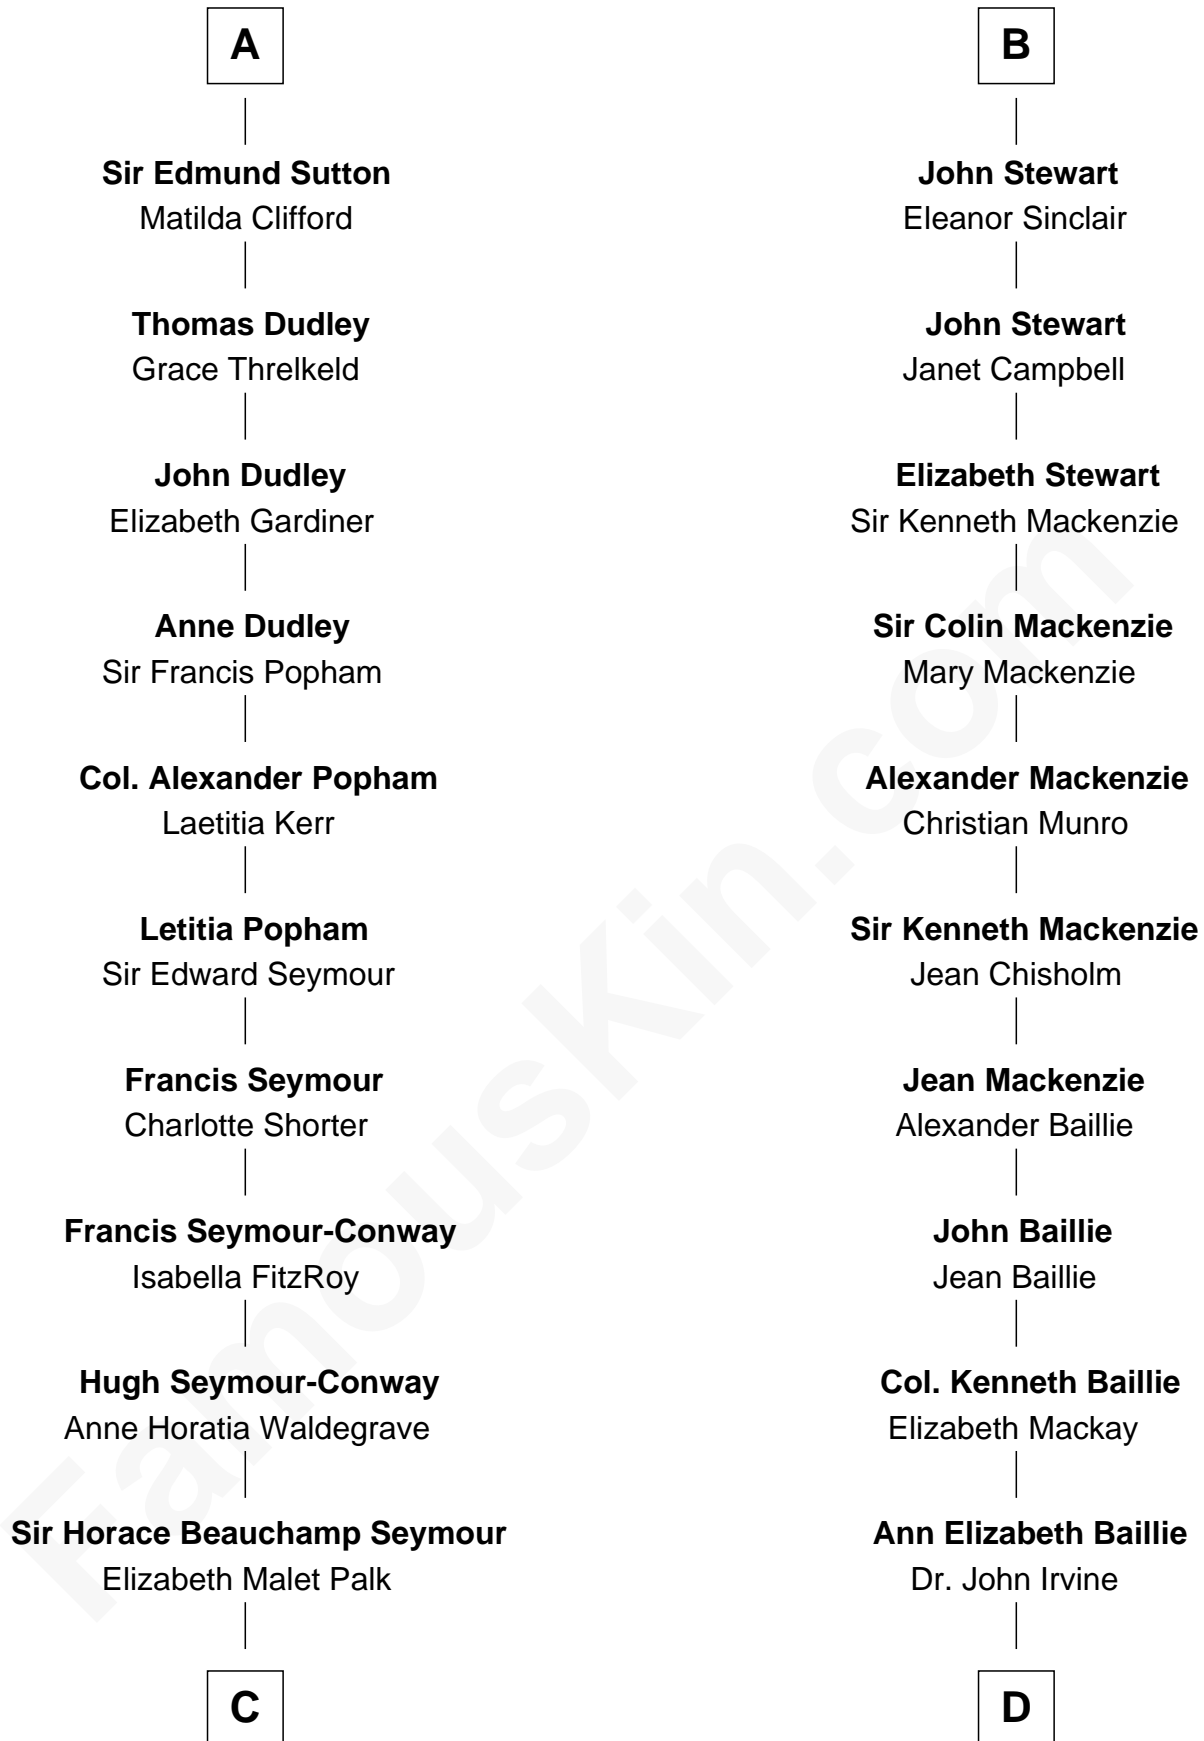

FamousKin.com Relationship Chart of

Princess Diana

Princess of Wales

21st cousin of

Eleanor Roosevelt

First Lady of President Franklin D. Roosevelt

John, King of England

C

Adelaide Horatia Elizabeth Seymour

Frederick Spencer

Charles Robert Spencer

Margaret Baring

Albert Edward John Spencer

Cynthia Elinor Beatrix Hamilton

Edward John Spencer

Frances Ruth Burke Roche